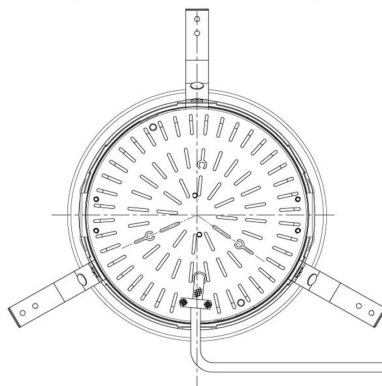

Item no. DD098-6515MW9040D

Series Name: Φ 150 Spark (Deep Cone)

Installation	Recessed mount
Type	
Fixture wattage	65.3W
Beam angle	22 deg
Color Temp.	4000K
CRI	Ra>90
Luminous	6004 lm
Body	Die-cast aluminum alloy
Body finish	N/A
Trim finish	White
Reflector finish	Mirror
IP Rate	IP20
Light source	COB module
Input Voltage	AC220~240V
Dimming Type	Non-Dimmable
Certificate	CE, CCC
Cut Hole	150mm

Height (Weight)	Spot / Medium / Medium flood	Wide flood
65.3W	177 (1.4kg)	
48.5W	177 (1.5kg)	
44.3W	157 (1.2kg)	
33.8W	168 (1.1kg)	157 (1.1kg)
30.3W	168 (1.1kg)	157 (1.1kg)
23.0W	138 (0.9kg)	127 (0.9kg)