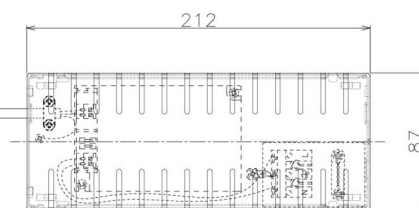

Item no. DD098-6515MW9040D

Series Name: Φ 150 Spark (Deep Cone)

Installation	Recessed mount
Type	
Fixture wattage	65.3W
Beam angle	22 deg
Color Temp.	4000K
CRI	Ra>90
Luminous	6004 lm
Body	Die-cast aluminum alloy
Body finish	N/A
Trim finish	White
Reflector finish	Mirror
IP Rate	IP20
Light source	COB module
Input Voltage	AC220~240V
Dimming Type	Non-Dimmable
Certificate	CE, CCC
Cut Hole	150mm

Height (Weight)	Spot / Medium / Medium flood	Wide flood
65.3W	177 (1.4kg)	
48.5W	177 (1.5kg)	
44.3W	157 (1.2kg)	
33.8W	168 (1.1kg)	157 (1.1kg)
30.3W	168 (1.1kg)	157 (1.1kg)
23.0W	138 (0.9kg)	127 (0.9kg)