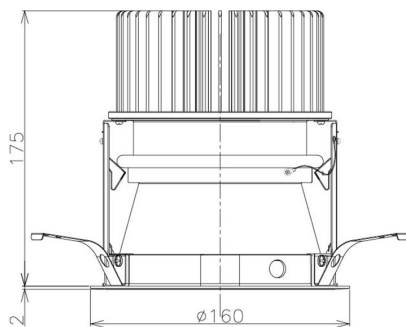

Item no. DD098-6515MW9040D

Series Name: Φ 150 Spark (Deep Cone)

Installation	Recessed mount
Type	
Fixture wattage	65.3W
Beam angle	22 deg
Color Temp.	4000K
CRI	Ra>90
Luminous	6004 lm
Body	Die-cast aluminum alloy
Body finish	N/A
Trim finish	White
Reflector finish	Mirror
IP Rate	IP20
Light source	COB module
Input Voltage	AC220~240V
Dimming Type	Non-Dimmable
Certificate	CE, CCC
Cut Hole	150mm

Height (Weight)	Spot / Medium / Medium flood	Wide flood
65.3W	177 (1.4kg)	
48.5W	177 (1.5kg)	
44.3W	157 (1.2kg)	
33.8W	168 (1.1kg)	157 (1.1kg)
30.3W	168 (1.1kg)	157 (1.1kg)
23.0W	138 (0.9kg)	127 (0.9kg)