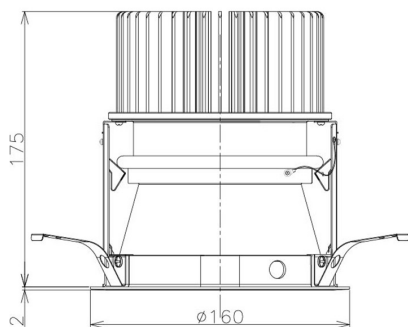

Item no. DD098-6520DW8527D

Series Name:  $\Phi$ 150 Spark (Deep Cone)

White Reflector

Installation	Recessed mount
Type	
Fixture wattage	65.3W
Beam angle	23 deg
Color Temp.	2700K
CRI	Ra>85
Luminous	6038 lm
Body	Die-cast aluminum alloy
Body finish	N/A
Trim finish	White
Reflector finish	White
IP Rate	IP20
Light source	COB module
Input Voltage	AC220~240V
Dimming Type	Non-Dimmable
Certificate	CE, CCC
Cut Hole	150mm

Height (Weight)	Spot / Medium / Medium flood	Wide flood
65.3W	177 (1.4kg)	
48.5W	177 (1.5kg)	
44.3W	157 (1.2kg)	
33.8W	168 (1.1kg)	157 (1.1kg)
30.3W	168 (1.1kg)	157 (1.1kg)
23.0W	138 (0.9kg)	127 (0.9kg)