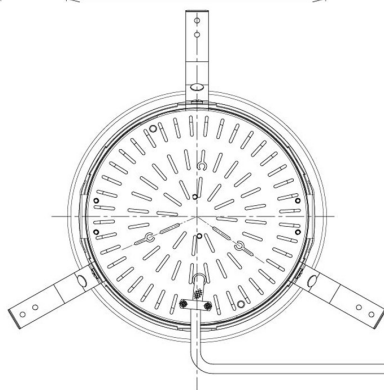

Item no. DD098-6520DW8527D

Series Name:  $\Phi$ 150 Spark (Deep Cone)

White Reflector

Installation	Recessed mount
Type	
Fixture wattage	65.3W
Beam angle	23 deg
Color Temp.	2700K
CRI	Ra>85
Luminous	6038 lm
Body	Die-cast aluminum alloy
Body finish	N/A
Trim finish	White
Reflector finish	White
IP Rate	IP20
Light source	COB module
Input Voltage	AC220~240V
Dimming Type	Non-Dimmable
Certificate	CE, CCC
Cut Hole	150mm

Height (Weight)	Spot / Medium / Medium flood	Wide flood
65.3W	177 (1.4kg)	
48.5W	177 (1.5kg)	
44.3W	157 (1.2kg)	
33.8W	168 (1.1kg)	157 (1.1kg)
30.3W	168 (1.1kg)	157 (1.1kg)
23.0W	138 (0.9kg)	127 (0.9kg)