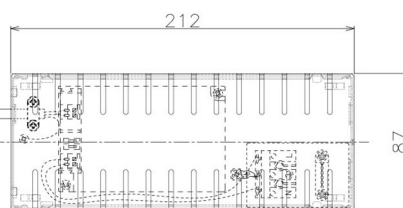

Item no. DD098-6520DW8527D

Series Name:  $\Phi$ 150 Spark (Deep Cone)

White Reflector

Installation	Recessed mount
Type	
Fixture wattage	65.3W
Beam angle	23 deg
Color Temp.	2700K
CRI	Ra>85
Luminous	6038 lm
Body	Die-cast aluminum alloy
Body finish	N/A
Trim finish	White
Reflector finish	White
IP Rate	IP20
Light source	COB module
Input Voltage	AC220~240V
Dimming Type	Non-Dimmable
Certificate	CE, CCC
Cut Hole	150mm

Height (Weight)	Spot / Medium / Medium flood	Wide flood
65.3W	177 (1.4kg)	
48.5W	177 (1.5kg)	
44.3W	157 (1.2kg)	
33.8W	168 (1.1kg)	157 (1.1kg)
30.3W	168 (1.1kg)	157 (1.1kg)
23.0W	138 (0.9kg)	127 (0.9kg)