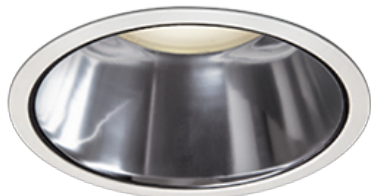

Item no. DD098-6520DW8527D

Series Name:  $\Phi$ 150 Spark (Deep Cone)

White Reflector

Installation	Recessed mount
Type	
Fixture wattage	65.3W
Beam angle	23 deg
Color Temp.	2700K
CRI	Ra>85
Luminous	6038 lm
Body	Die-cast aluminum alloy
Body finish	N/A
Trim finish	White
Reflector finish	White
IP Rate	IP20
Light source	COB module
Input Voltage	AC220~240V
Dimming Type	Non-Dimmable
Certificate	CE, CCC
Cut Hole	150mm

Height (Weight)	Spot / Medium / Medium flood	Wide flood
65.3W	177 (1.4kg)	
48.5W	177 (1.5kg)	
44.3W	157 (1.2kg)	
33.8W	168 (1.1kg)	157 (1.1kg)
30.3W	168 (1.1kg)	157 (1.1kg)
23.0W	138 (0.9kg)	127 (0.9kg)