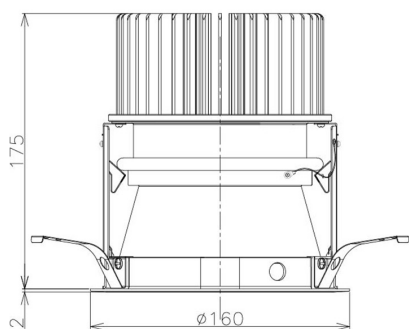

Item no. DD098-6520DW8535D

Series Name:  $\Phi$ 150 Spark (Deep Cone)

White Reflector

|                  |                         |
|------------------|-------------------------|
| Installation     | Recessed mount          |
| Type             |                         |
| Fixture wattage  | 65.3W                   |
| Beam angle       | 23 deg                  |
| Color Temp.      | 3500K                   |
| CRI              | Ra>85                   |
| Luminous         | 6416 lm                 |
| Body             | Die-cast aluminum alloy |
| Body finish      | N/A                     |
| Trim finish      | White                   |
| Reflector finish | White                   |
| IP Rate          | IP20                    |
| Light source     | COB module              |
| Input Voltage    | AC220~240V              |
| Dimming Type     | Non-Dimmable            |
| Certificate      | CE, CCC                 |
| Cut Hole         | 150mm                   |

| Height (Weight) | Spot / Medium / Medium flood | Wide flood  |
|-----------------|------------------------------|-------------|
| 65.3W           | 177 (1.4kg)                  |             |
| 48.5W           | 177 (1.5kg)                  |             |
| 44.3W           | 157 (1.2kg)                  |             |
| 33.8W           | 168 (1.1kg)                  | 157 (1.1kg) |
| 30.3W           | 168 (1.1kg)                  | 157 (1.1kg) |
| 23.0W           | 138 (0.9kg)                  | 127 (0.9kg) |