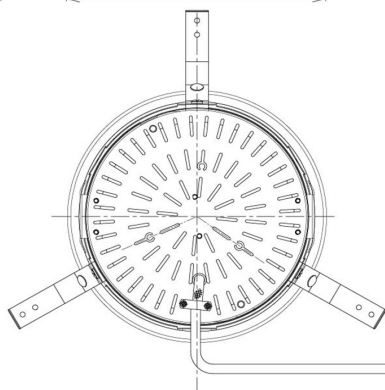

Item no. DD098-6520DW8535D

Series Name:  $\Phi$ 150 Spark (Deep Cone)

White Reflector

|                  |                         |
|------------------|-------------------------|
| Installation     | Recessed mount          |
| Type             |                         |
| Fixture wattage  | 65.3W                   |
| Beam angle       | 23 deg                  |
| Color Temp.      | 3500K                   |
| CRI              | Ra>85                   |
| Luminous         | 6416 lm                 |
| Body             | Die-cast aluminum alloy |
| Body finish      | N/A                     |
| Trim finish      | White                   |
| Reflector finish | White                   |
| IP Rate          | IP20                    |
| Light source     | COB module              |
| Input Voltage    | AC220~240V              |
| Dimming Type     | Non-Dimmable            |
| Certificate      | CE, CCC                 |
| Cut Hole         | 150mm                   |

| Height (Weight) | Spot / Medium / Medium flood | Wide flood  |
|-----------------|------------------------------|-------------|
| 65.3W           | 177 (1.4kg)                  |             |
| 48.5W           | 177 (1.5kg)                  |             |
| 44.3W           | 157 (1.2kg)                  |             |
| 33.8W           | 168 (1.1kg)                  | 157 (1.1kg) |
| 30.3W           | 168 (1.1kg)                  | 157 (1.1kg) |
| 23.0W           | 138 (0.9kg)                  | 127 (0.9kg) |