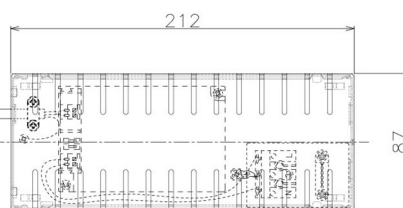

Item no. DD098-6520DW8535D

Series Name:  $\Phi$ 150 Spark (Deep Cone)

White Reflector

|                  |                         |
|------------------|-------------------------|
| Installation     | Recessed mount          |
| Type             |                         |
| Fixture wattage  | 65.3W                   |
| Beam angle       | 23 deg                  |
| Color Temp.      | 3500K                   |
| CRI              | Ra>85                   |
| Luminous         | 6416 lm                 |
| Body             | Die-cast aluminum alloy |
| Body finish      | N/A                     |
| Trim finish      | White                   |
| Reflector finish | White                   |
| IP Rate          | IP20                    |
| Light source     | COB module              |
| Input Voltage    | AC220~240V              |
| Dimming Type     | Non-Dimmable            |
| Certificate      | CE, CCC                 |
| Cut Hole         | 150mm                   |

| Height (Weight) | Spot / Medium / Medium flood | Wide flood  |
|-----------------|------------------------------|-------------|
| 65.3W           | 177 (1.4kg)                  |             |
| 48.5W           | 177 (1.5kg)                  |             |
| 44.3W           | 157 (1.2kg)                  |             |
| 33.8W           | 168 (1.1kg)                  | 157 (1.1kg) |
| 30.3W           | 168 (1.1kg)                  | 157 (1.1kg) |
| 23.0W           | 138 (0.9kg)                  | 127 (0.9kg) |