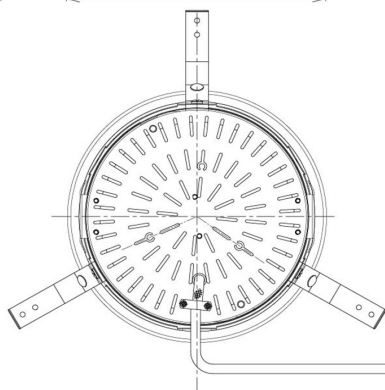

Item no. DD098-6520DW8540D

Series Name:  $\Phi$ 150 Spark (Deep Cone)

White Reflector

Installation	Recessed mount
Type	
Fixture wattage	65.3W
Beam angle	23 deg
Color Temp.	4000K
CRI	Ra>85
Luminous	6479 lm
Body	Die-cast aluminum alloy
Body finish	N/A
Trim finish	White
Reflector finish	White
IP Rate	IP20
Light source	COB module
Input Voltage	AC220~240V
Dimming Type	Non-Dimmable
Certificate	CE, CCC
Cut Hole	150mm

Height (Weight)	Spot / Medium / Medium flood	Wide flood
65.3W	177 (1.4kg)	
48.5W	177 (1.5kg)	
44.3W	157 (1.2kg)	
33.8W	168 (1.1kg)	157 (1.1kg)
30.3W	168 (1.1kg)	157 (1.1kg)
23.0W	138 (0.9kg)	127 (0.9kg)