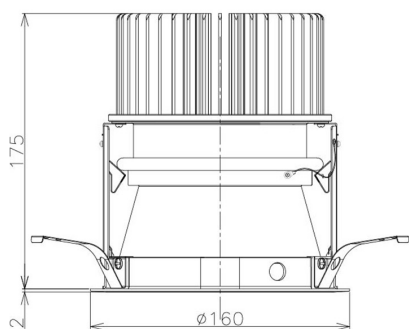

Item no. DD098-6520DW8540D

Series Name:  $\Phi$ 150 Spark (Deep Cone)

White Reflector

Installation	Recessed mount
Type	
Fixture wattage	65.3W
Beam angle	23 deg
Color Temp.	4000K
CRI	Ra>85
Luminous	6479 lm
Body	Die-cast aluminum alloy
Body finish	N/A
Trim finish	White
Reflector finish	White
IP Rate	IP20
Light source	COB module
Input Voltage	AC220~240V
Dimming Type	Non-Dimmable
Certificate	CE, CCC
Cut Hole	150mm

Height (Weight)	Spot / Medium / Medium flood	Wide flood
65.3W	177 (1.4kg)	
48.5W	177 (1.5kg)	
44.3W	157 (1.2kg)	
33.8W	168 (1.1kg)	157 (1.1kg)
30.3W	168 (1.1kg)	157 (1.1kg)
23.0W	138 (0.9kg)	127 (0.9kg)