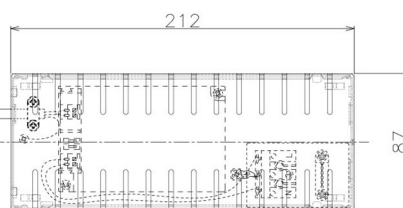

Item no. DD098-6520DW8540D

Series Name:  $\Phi$ 150 Spark (Deep Cone)

White Reflector

Installation	Recessed mount
Type	
Fixture wattage	65.3W
Beam angle	23 deg
Color Temp.	4000K
CRI	Ra>85
Luminous	6479 lm
Body	Die-cast aluminum alloy
Body finish	N/A
Trim finish	White
Reflector finish	White
IP Rate	IP20
Light source	COB module
Input Voltage	AC220~240V
Dimming Type	Non-Dimmable
Certificate	CE, CCC
Cut Hole	150mm

Height (Weight)	Spot / Medium / Medium flood	Wide flood
65.3W	177 (1.4kg)	
48.5W	177 (1.5kg)	
44.3W	157 (1.2kg)	
33.8W	168 (1.1kg)	157 (1.1kg)
30.3W	168 (1.1kg)	157 (1.1kg)
23.0W	138 (0.9kg)	127 (0.9kg)