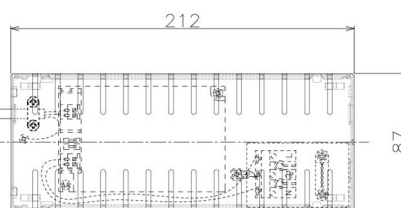

Item no. DD098-6520DW9035D

Series Name: Φ 150 Spark (Deep Cone)

White Reflector

Installation	Recessed mount
Type	
Fixture wattage	65.3W
Beam angle	23 deg
Color Temp.	3500K
CRI	Ra>90
Luminous	5834 lm
Body	Die-cast aluminum alloy
Body finish	N/A
Trim finish	White
Reflector finish	White
IP Rate	IP20
Light source	COB module
Input Voltage	AC220~240V
Dimming Type	Non-Dimmable
Certificate	CE, CCC
Cut Hole	150mm

Height (Weight)	Spot / Medium / Medium flood	Wide flood
65.3W	177 (1.4kg)	
48.5W	177 (1.5kg)	
44.3W	157 (1.2kg)	
33.8W	168 (1.1kg)	157 (1.1kg)
30.3W	168 (1.1kg)	157 (1.1kg)
23.0W	138 (0.9kg)	127 (0.9kg)