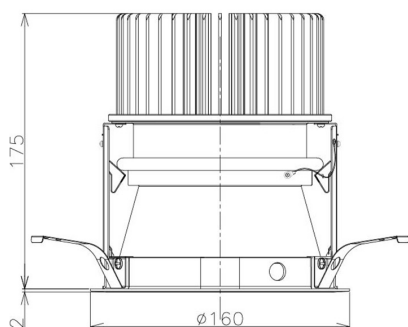

Item no. DD098-6520DW9035D

Series Name: Φ 150 Spark (Deep Cone)

White Reflector

Installation	Recessed mount
Type	
Fixture wattage	65.3W
Beam angle	23 deg
Color Temp.	3500K
CRI	Ra>90
Luminous	5834 lm
Body	Die-cast aluminum alloy
Body finish	N/A
Trim finish	White
Reflector finish	White
IP Rate	IP20
Light source	COB module
Input Voltage	AC220~240V
Dimming Type	Non-Dimmable
Certificate	CE, CCC
Cut Hole	150mm

Height (Weight)	Spot / Medium / Medium flood	Wide flood
65.3W	177 (1.4kg)	
48.5W	177 (1.5kg)	
44.3W	157 (1.2kg)	
33.8W	168 (1.1kg)	157 (1.1kg)
30.3W	168 (1.1kg)	157 (1.1kg)
23.0W	138 (0.9kg)	127 (0.9kg)