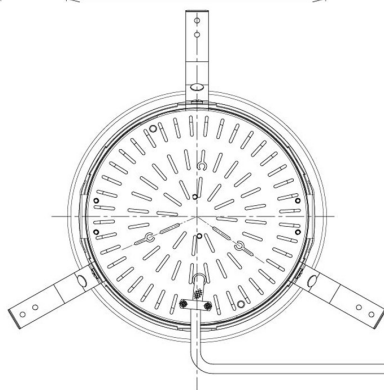

Item no. DD098-6520DW9035D

Series Name: Φ 150 Spark (Deep Cone)

White Reflector

Installation	Recessed mount
Type	
Fixture wattage	65.3W
Beam angle	23 deg
Color Temp.	3500K
CRI	Ra>90
Luminous	5834 lm
Body	Die-cast aluminum alloy
Body finish	N/A
Trim finish	White
Reflector finish	White
IP Rate	IP20
Light source	COB module
Input Voltage	AC220~240V
Dimming Type	Non-Dimmable
Certificate	CE, CCC
Cut Hole	150mm

Height (Weight)	Spot / Medium / Medium flood	Wide flood
65.3W	177 (1.4kg)	
48.5W	177 (1.5kg)	
44.3W	157 (1.2kg)	
33.8W	168 (1.1kg)	157 (1.1kg)
30.3W	168 (1.1kg)	157 (1.1kg)
23.0W	138 (0.9kg)	127 (0.9kg)