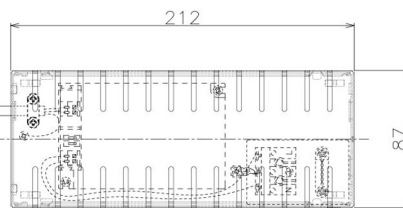

Item no. DD098-6520MB8530D

Series Name:  $\Phi$ 150 Spark (Deep Cone)

Installation	Recessed mount
Type	
Fixture wattage	65.3W
Beam angle	21 deg
Color Temp.	3000K
CRI	Ra>85
Luminous	6489 lm
Body	Die-cast aluminum alloy
Body finish	N/A
Trim finish	Black
Reflector finish	Mirror
IP Rate	IP20
Light source	COB module
Input Voltage	AC220~240V
Dimming Type	Non-Dimmable
Certificate	CE, CCC
Cut Hole	150mm

Height (Weight)	Spot / Medium / Medium flood	Wide flood
65.3W	177 (1.4kg)	
48.5W	177 (1.5kg)	
44.3W	157 (1.2kg)	
33.8W	168 (1.1kg)	157 (1.1kg)
30.3W	168 (1.1kg)	157 (1.1kg)
23.0W	138 (0.9kg)	127 (0.9kg)