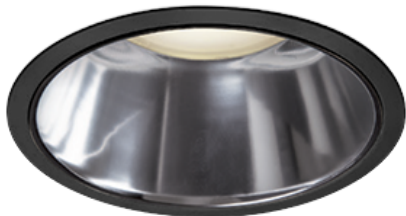

Item no. DD098-6520MB8530D

Series Name:  $\Phi$ 150 Spark (Deep Cone)

Installation	Recessed mount
Type	
Fixture wattage	65.3W
Beam angle	21 deg
Color Temp.	3000K
CRI	Ra>85
Luminous	6489 lm
Body	Die-cast aluminum alloy
Body finish	N/A
Trim finish	Black
Reflector finish	Mirror
IP Rate	IP20
Light source	COB module
Input Voltage	AC220~240V
Dimming Type	Non-Dimmable
Certificate	CE, CCC
Cut Hole	150mm

Height (Weight)	Spot / Medium / Medium flood	Wide flood
65.3W	177 (1.4kg)	
48.5W	177 (1.5kg)	
44.3W	157 (1.2kg)	
33.8W	168 (1.1kg)	157 (1.1kg)
30.3W	168 (1.1kg)	157 (1.1kg)
23.0W	138 (0.9kg)	127 (0.9kg)