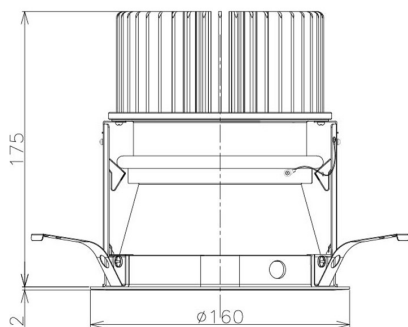

Item no. DD098-6520MB8530D

Series Name:  $\Phi$ 150 Spark (Deep Cone)

Installation	Recessed mount
Type	
Fixture wattage	65.3W
Beam angle	21 deg
Color Temp.	3000K
CRI	Ra>85
Luminous	6489 lm
Body	Die-cast aluminum alloy
Body finish	N/A
Trim finish	Black
Reflector finish	Mirror
IP Rate	IP20
Light source	COB module
Input Voltage	AC220~240V
Dimming Type	Non-Dimmable
Certificate	CE, CCC
Cut Hole	150mm

Height (Weight)	Spot / Medium / Medium flood	Wide flood
65.3W	177 (1.4kg)	
48.5W	177 (1.5kg)	
44.3W	157 (1.2kg)	
33.8W	168 (1.1kg)	157 (1.1kg)
30.3W	168 (1.1kg)	157 (1.1kg)
23.0W	138 (0.9kg)	127 (0.9kg)