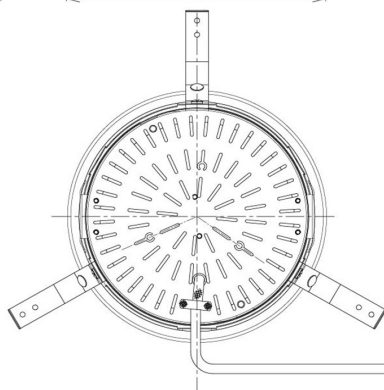

Item no. DD098-6520MB8530D

Series Name:  $\Phi$ 150 Spark (Deep Cone)

Installation	Recessed mount
Type	
Fixture wattage	65.3W
Beam angle	21 deg
Color Temp.	3000K
CRI	Ra>85
Luminous	6489 lm
Body	Die-cast aluminum alloy
Body finish	N/A
Trim finish	Black
Reflector finish	Mirror
IP Rate	IP20
Light source	COB module
Input Voltage	AC220~240V
Dimming Type	Non-Dimmable
Certificate	CE, CCC
Cut Hole	150mm

Height (Weight)	Spot / Medium / Medium flood	Wide flood
65.3W	177 (1.4kg)	
48.5W	177 (1.5kg)	
44.3W	157 (1.2kg)	
33.8W	168 (1.1kg)	157 (1.1kg)
30.3W	168 (1.1kg)	157 (1.1kg)
23.0W	138 (0.9kg)	127 (0.9kg)