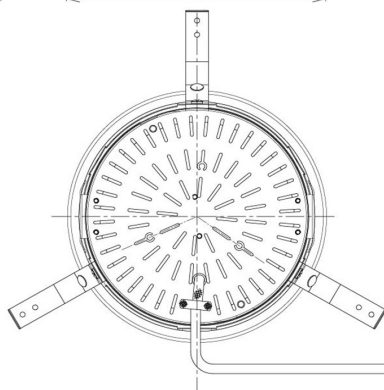

Item no. DD098-6520MB8535D

Series Name: Φ 150 Spark (Deep Cone)

Installation	Recessed mount
Type	
Fixture wattage	65.3W
Beam angle	21 deg
Color Temp.	3500K
CRI	Ra>85
Luminous	6619 lm
Body	Die-cast aluminum alloy
Body finish	N/A
Trim finish	Black
Reflector finish	Mirror
IP Rate	IP20
Light source	COB module
Input Voltage	AC220~240V
Dimming Type	Non-Dimmable
Certificate	CE, CCC
Cut Hole	150mm

Height (Weight)	Spot / Medium / Medium flood	Wide flood
65.3W	177 (1.4kg)	
48.5W	177 (1.5kg)	
44.3W	157 (1.2kg)	
33.8W	168 (1.1kg)	157 (1.1kg)
30.3W	168 (1.1kg)	157 (1.1kg)
23.0W	138 (0.9kg)	127 (0.9kg)