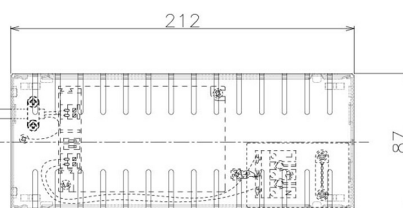

Item no. DD098-6520MB8535D

Series Name: Φ 150 Spark (Deep Cone)

Installation	Recessed mount
Type	
Fixture wattage	65.3W
Beam angle	21 deg
Color Temp.	3500K
CRI	Ra>85
Luminous	6619 lm
Body	Die-cast aluminum alloy
Body finish	N/A
Trim finish	Black
Reflector finish	Mirror
IP Rate	IP20
Light source	COB module
Input Voltage	AC220~240V
Dimming Type	Non-Dimmable
Certificate	CE, CCC
Cut Hole	150mm

Height (Weight)	Spot / Medium / Medium flood	Wide flood
65.3W	177 (1.4kg)	
48.5W	177 (1.5kg)	
44.3W	157 (1.2kg)	
33.8W	168 (1.1kg)	157 (1.1kg)
30.3W	168 (1.1kg)	157 (1.1kg)
23.0W	138 (0.9kg)	127 (0.9kg)