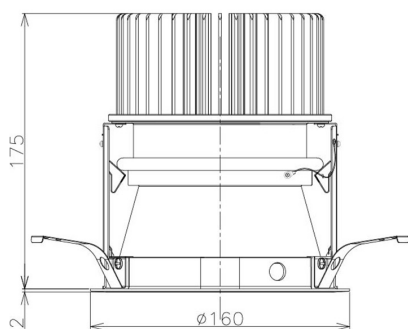

Item no. DD098-6520MB8535D

Series Name: Φ 150 Spark (Deep Cone)

Installation	Recessed mount
Type	
Fixture wattage	65.3W
Beam angle	21 deg
Color Temp.	3500K
CRI	Ra>85
Luminous	6619 lm
Body	Die-cast aluminum alloy
Body finish	N/A
Trim finish	Black
Reflector finish	Mirror
IP Rate	IP20
Light source	COB module
Input Voltage	AC220~240V
Dimming Type	Non-Dimmable
Certificate	CE, CCC
Cut Hole	150mm

Height (Weight)	Spot / Medium / Medium flood	Wide flood
65.3W	177 (1.4kg)	
48.5W	177 (1.5kg)	
44.3W	157 (1.2kg)	
33.8W	168 (1.1kg)	157 (1.1kg)
30.3W	168 (1.1kg)	157 (1.1kg)
23.0W	138 (0.9kg)	127 (0.9kg)