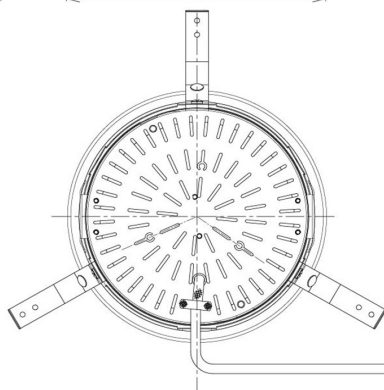

Item no. DD098-6520MB8540D

Series Name:  $\Phi$ 150 Spark (Deep Cone)

Installation	Recessed mount
Type	
Fixture wattage	65.3W
Beam angle	21 deg
Color Temp.	4000K
CRI	Ra>85
Luminous	6684 lm
Body	Die-cast aluminum alloy
Body finish	N/A
Trim finish	Black
Reflector finish	Mirror
IP Rate	IP20
Light source	COB module
Input Voltage	AC220~240V
Dimming Type	Non-Dimmable
Certificate	CE, CCC
Cut Hole	150mm

Height (Weight)	Spot / Medium / Medium flood	Wide flood
65.3W	177 (1.4kg)	
48.5W	177 (1.5kg)	
44.3W	157 (1.2kg)	
33.8W	168 (1.1kg)	157 (1.1kg)
30.3W	168 (1.1kg)	157 (1.1kg)
23.0W	138 (0.9kg)	127 (0.9kg)