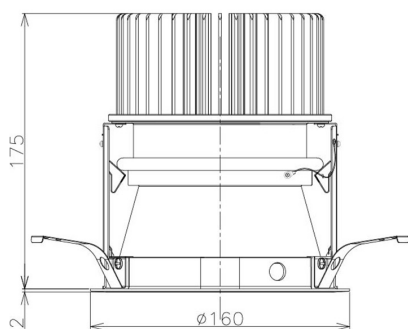

Item no. DD098-6520MB8540D

Series Name:  $\Phi$ 150 Spark (Deep Cone)

Installation	Recessed mount
Type	
Fixture wattage	65.3W
Beam angle	21 deg
Color Temp.	4000K
CRI	Ra>85
Luminous	6684 lm
Body	Die-cast aluminum alloy
Body finish	N/A
Trim finish	Black
Reflector finish	Mirror
IP Rate	IP20
Light source	COB module
Input Voltage	AC220~240V
Dimming Type	Non-Dimmable
Certificate	CE, CCC
Cut Hole	150mm

Height (Weight)	Spot / Medium / Medium flood	Wide flood
65.3W	177 (1.4kg)	
48.5W	177 (1.5kg)	
44.3W	157 (1.2kg)	
33.8W	168 (1.1kg)	157 (1.1kg)
30.3W	168 (1.1kg)	157 (1.1kg)
23.0W	138 (0.9kg)	127 (0.9kg)