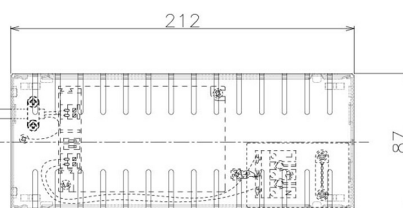

Item no. DD098-6520MB8540D

Series Name:  $\Phi$ 150 Spark (Deep Cone)

Installation	Recessed mount
Type	
Fixture wattage	65.3W
Beam angle	21 deg
Color Temp.	4000K
CRI	Ra>85
Luminous	6684 lm
Body	Die-cast aluminum alloy
Body finish	N/A
Trim finish	Black
Reflector finish	Mirror
IP Rate	IP20
Light source	COB module
Input Voltage	AC220~240V
Dimming Type	Non-Dimmable
Certificate	CE, CCC
Cut Hole	150mm

Height (Weight)	Spot / Medium / Medium flood	Wide flood
65.3W	177 (1.4kg)	
48.5W	177 (1.5kg)	
44.3W	157 (1.2kg)	
33.8W	168 (1.1kg)	157 (1.1kg)
30.3W	168 (1.1kg)	157 (1.1kg)
23.0W	138 (0.9kg)	127 (0.9kg)