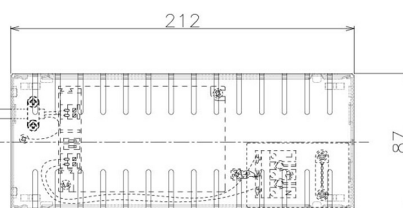

Item no. DD098-6520MB9027D

Series Name:  $\Phi$ 150 Spark (Deep Cone)

Installation	Recessed mount
Type	
Fixture wattage	65.3W
Beam angle	21 deg
Color Temp.	2700K
CRI	Ra>90
Luminous	5664 lm
Body	Die-cast aluminum alloy
Body finish	N/A
Trim finish	Black
Reflector finish	Mirror
IP Rate	IP20
Light source	COB module
Input Voltage	AC220~240V
Dimming Type	Non-Dimmable
Certificate	CE, CCC
Cut Hole	150mm

Height (Weight)	Spot / Medium / Medium flood	Wide flood
65.3W	177 (1.4kg)	
48.5W	177 (1.5kg)	
44.3W	157 (1.2kg)	
33.8W	168 (1.1kg)	157 (1.1kg)
30.3W	168 (1.1kg)	157 (1.1kg)
23.0W	138 (0.9kg)	127 (0.9kg)