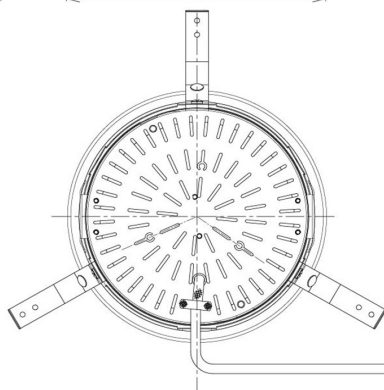

Item no. DD098-6520MB9027D

Series Name:  $\Phi$ 150 Spark (Deep Cone)

Installation	Recessed mount
Type	
Fixture wattage	65.3W
Beam angle	21 deg
Color Temp.	2700K
CRI	Ra>90
Luminous	5664 lm
Body	Die-cast aluminum alloy
Body finish	N/A
Trim finish	Black
Reflector finish	Mirror
IP Rate	IP20
Light source	COB module
Input Voltage	AC220~240V
Dimming Type	Non-Dimmable
Certificate	CE, CCC
Cut Hole	150mm

Height (Weight)	Spot / Medium / Medium flood	Wide flood
65.3W	177 (1.4kg)	
48.5W	177 (1.5kg)	
44.3W	157 (1.2kg)	
33.8W	168 (1.1kg)	157 (1.1kg)
30.3W	168 (1.1kg)	157 (1.1kg)
23.0W	138 (0.9kg)	127 (0.9kg)