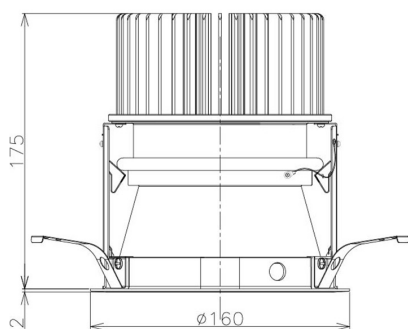

Item no. DD098-6520MB9027D

Series Name:  $\Phi$ 150 Spark (Deep Cone)

Installation	Recessed mount
Type	
Fixture wattage	65.3W
Beam angle	21 deg
Color Temp.	2700K
CRI	Ra>90
Luminous	5664 lm
Body	Die-cast aluminum alloy
Body finish	N/A
Trim finish	Black
Reflector finish	Mirror
IP Rate	IP20
Light source	COB module
Input Voltage	AC220~240V
Dimming Type	Non-Dimmable
Certificate	CE, CCC
Cut Hole	150mm

Height (Weight)	Spot / Medium / Medium flood	Wide flood
65.3W	177 (1.4kg)	
48.5W	177 (1.5kg)	
44.3W	157 (1.2kg)	
33.8W	168 (1.1kg)	157 (1.1kg)
30.3W	168 (1.1kg)	157 (1.1kg)
23.0W	138 (0.9kg)	127 (0.9kg)