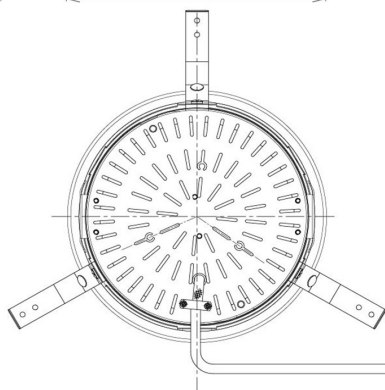

Item no. DD098-6520MB9030D

Series Name: Φ 150 Spark (Deep Cone)

Installation	Recessed mount
Type	
Fixture wattage	65.3W
Beam angle	21 deg
Color Temp.	3000K
CRI	Ra>90
Luminous	5900 lm
Body	Die-cast aluminum alloy
Body finish	N/A
Trim finish	Black
Reflector finish	Mirror
IP Rate	IP20
Light source	COB module
Input Voltage	AC220~240V
Dimming Type	Non-Dimmable
Certificate	CE, CCC
Cut Hole	150mm

Height (Weight)	Spot / Medium / Medium flood	Wide flood
65.3W	177 (1.4kg)	
48.5W	177 (1.5kg)	
44.3W	157 (1.2kg)	
33.8W	168 (1.1kg)	157 (1.1kg)
30.3W	168 (1.1kg)	157 (1.1kg)
23.0W	138 (0.9kg)	127 (0.9kg)