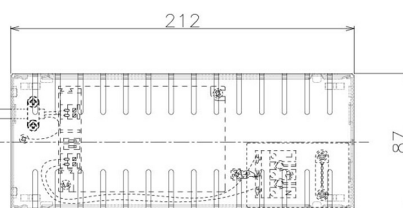

Item no. DD098-6520MB9030D

Series Name: Φ 150 Spark (Deep Cone)

Installation	Recessed mount
Type	
Fixture wattage	65.3W
Beam angle	21 deg
Color Temp.	3000K
CRI	Ra>90
Luminous	5900 lm
Body	Die-cast aluminum alloy
Body finish	N/A
Trim finish	Black
Reflector finish	Mirror
IP Rate	IP20
Light source	COB module
Input Voltage	AC220~240V
Dimming Type	Non-Dimmable
Certificate	CE, CCC
Cut Hole	150mm

Height (Weight)	Spot / Medium / Medium flood	Wide flood
65.3W	177 (1.4kg)	
48.5W	177 (1.5kg)	
44.3W	157 (1.2kg)	
33.8W	168 (1.1kg)	157 (1.1kg)
30.3W	168 (1.1kg)	157 (1.1kg)
23.0W	138 (0.9kg)	127 (0.9kg)