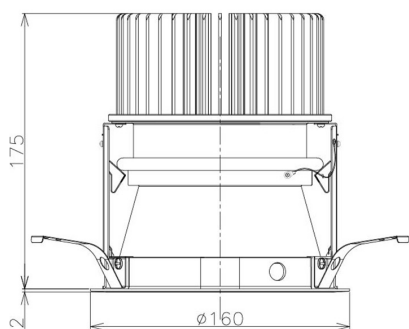

Item no. DD098-6520MB9030D

Series Name: Φ 150 Spark (Deep Cone)

Installation	Recessed mount
Type	
Fixture wattage	65.3W
Beam angle	21 deg
Color Temp.	3000K
CRI	Ra>90
Luminous	5900 lm
Body	Die-cast aluminum alloy
Body finish	N/A
Trim finish	Black
Reflector finish	Mirror
IP Rate	IP20
Light source	COB module
Input Voltage	AC220~240V
Dimming Type	Non-Dimmable
Certificate	CE, CCC
Cut Hole	150mm

Height (Weight)	Spot / Medium / Medium flood	Wide flood
65.3W	177 (1.4kg)	
48.5W	177 (1.5kg)	
44.3W	157 (1.2kg)	
33.8W	168 (1.1kg)	157 (1.1kg)
30.3W	168 (1.1kg)	157 (1.1kg)
23.0W	138 (0.9kg)	127 (0.9kg)