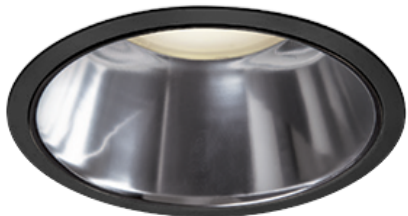

Item no. DD098-6520MB9035D

Series Name: Φ 150 Spark (Deep Cone)

Installation	Recessed mount
Type	
Fixture wattage	65.3W
Beam angle	21 deg
Color Temp.	3500K
CRI	Ra>90
Luminous	6018 lm
Body	Die-cast aluminum alloy
Body finish	N/A
Trim finish	Black
Reflector finish	Mirror
IP Rate	IP20
Light source	COB module
Input Voltage	AC220~240V
Dimming Type	Non-Dimmable
Certificate	CE, CCC
Cut Hole	150mm

Height (Weight)	Spot / Medium / Medium flood	Wide flood
65.3W	177 (1.4kg)	
48.5W	177 (1.5kg)	
44.3W	157 (1.2kg)	
33.8W	168 (1.1kg)	157 (1.1kg)
30.3W	168 (1.1kg)	157 (1.1kg)
23.0W	138 (0.9kg)	127 (0.9kg)