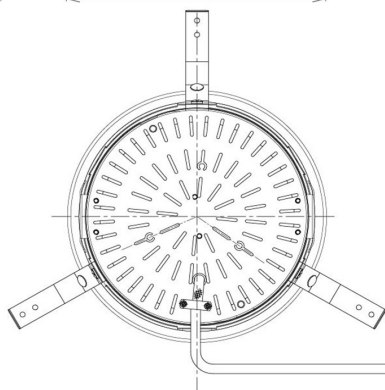

Item no. DD098-6520MB9035D

Series Name: Φ 150 Spark (Deep Cone)

Installation	Recessed mount
Type	
Fixture wattage	65.3W
Beam angle	21 deg
Color Temp.	3500K
CRI	Ra>90
Luminous	6018 lm
Body	Die-cast aluminum alloy
Body finish	N/A
Trim finish	Black
Reflector finish	Mirror
IP Rate	IP20
Light source	COB module
Input Voltage	AC220~240V
Dimming Type	Non-Dimmable
Certificate	CE, CCC
Cut Hole	150mm

Height (Weight)	Spot / Medium / Medium flood	Wide flood
65.3W	177 (1.4kg)	
48.5W	177 (1.5kg)	
44.3W	157 (1.2kg)	
33.8W	168 (1.1kg)	157 (1.1kg)
30.3W	168 (1.1kg)	157 (1.1kg)
23.0W	138 (0.9kg)	127 (0.9kg)