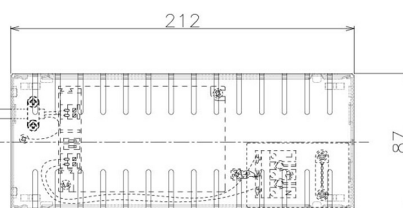

Item no. DD098-6520MB9035D

Series Name: Φ 150 Spark (Deep Cone)

Installation	Recessed mount
Type	
Fixture wattage	65.3W
Beam angle	21 deg
Color Temp.	3500K
CRI	Ra>90
Luminous	6018 lm
Body	Die-cast aluminum alloy
Body finish	N/A
Trim finish	Black
Reflector finish	Mirror
IP Rate	IP20
Light source	COB module
Input Voltage	AC220~240V
Dimming Type	Non-Dimmable
Certificate	CE, CCC
Cut Hole	150mm

Height (Weight)	Spot / Medium / Medium flood	Wide flood
65.3W	177 (1.4kg)	
48.5W	177 (1.5kg)	
44.3W	157 (1.2kg)	
33.8W	168 (1.1kg)	157 (1.1kg)
30.3W	168 (1.1kg)	157 (1.1kg)
23.0W	138 (0.9kg)	127 (0.9kg)