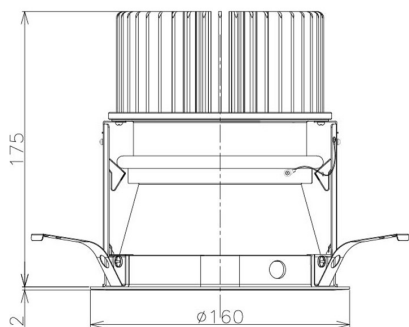

Item no. DD098-6520MB9035D

Series Name: Φ 150 Spark (Deep Cone)

Installation	Recessed mount
Type	
Fixture wattage	65.3W
Beam angle	21 deg
Color Temp.	3500K
CRI	Ra>90
Luminous	6018 lm
Body	Die-cast aluminum alloy
Body finish	N/A
Trim finish	Black
Reflector finish	Mirror
IP Rate	IP20
Light source	COB module
Input Voltage	AC220~240V
Dimming Type	Non-Dimmable
Certificate	CE, CCC
Cut Hole	150mm

Height (Weight)	Spot / Medium / Medium flood	Wide flood
65.3W	177 (1.4kg)	
48.5W	177 (1.5kg)	
44.3W	157 (1.2kg)	
33.8W	168 (1.1kg)	157 (1.1kg)
30.3W	168 (1.1kg)	157 (1.1kg)
23.0W	138 (0.9kg)	127 (0.9kg)