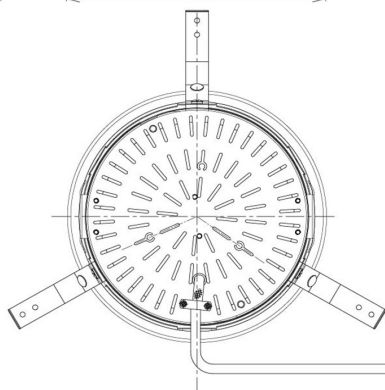

Item no. DD098-6520MW8030D

Series Name: Φ 150 Spark (Deep Cone)

Installation	Recessed mount
Type	Φ 150 Spark (Deep Cone)
Fixture wattage	65.3W
Beam angle	21 deg
Color Temp.	3000K
CRI	Ra>90
Luminous	6903 lm
Body	Die-cast aluminum alloy
Body finish	N/A
Trim finish	White
Reflector finish	Mirror
IP Rate	IP20
Light source	COB module
Input Voltage	AC220~240V
Dimming Type	Non-Dimmable
Certificate	CE, CCC
Cut Hole	150mm

Height (Weight)	Spot / Medium / Medium flood	Wide flood
65.3W	177 (1.4kg)	
48.5W	177 (1.5kg)	
44.3W	157 (1.2kg)	
33.8W	168 (1.1kg)	157 (1.1kg)
30.3W	168 (1.1kg)	157 (1.1kg)
23.0W	138 (0.9kg)	127 (0.9kg)