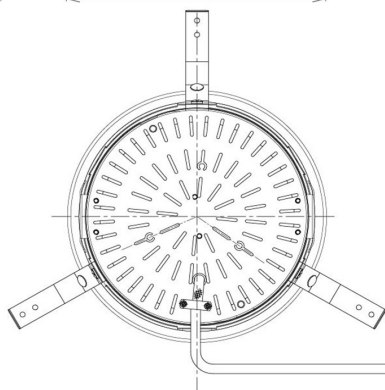

Item no. DD098-6520MW8030D

Series Name:  $\Phi$ 150 Spark (Deep Cone)

Installation	Recessed mount
Type	
Fixture wattage	65.3W
Beam angle	21 deg
Color Temp.	3000K
CRI	Ra>90
Luminous	6903 lm
Body	Die-cast aluminum alloy
Body finish	N/A
Trim finish	White
Reflector finish	Mirror
IP Rate	IP20
Light source	COB module
Input Voltage	AC220~240V
Dimming Type	Non-Dimmable
Certificate	CE, CCC
Cut Hole	150mm

Height (Weight)	Spot / Medium / Medium flood	Wide flood
65.3W	177 (1.4kg)	
48.5W	177 (1.5kg)	
44.3W	157 (1.2kg)	
33.8W	168 (1.1kg)	157 (1.1kg)
30.3W	168 (1.1kg)	157 (1.1kg)
23.0W	138 (0.9kg)	127 (0.9kg)