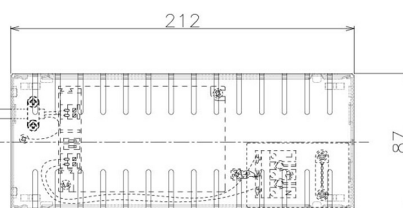

Item no. DD098-6520MW8030D

Series Name:  $\Phi$ 150 Spark (Deep Cone)

Installation	Recessed mount
Type	
Fixture wattage	65.3W
Beam angle	21 deg
Color Temp.	3000K
CRI	Ra>90
Luminous	6903 lm
Body	Die-cast aluminum alloy
Body finish	N/A
Trim finish	White
Reflector finish	Mirror
IP Rate	IP20
Light source	COB module
Input Voltage	AC220~240V
Dimming Type	Non-Dimmable
Certificate	CE, CCC
Cut Hole	150mm

Height (Weight)	Spot / Medium / Medium flood	Wide flood
65.3W	177 (1.4kg)	
48.5W	177 (1.5kg)	
44.3W	157 (1.2kg)	
33.8W	168 (1.1kg)	157 (1.1kg)
30.3W	168 (1.1kg)	157 (1.1kg)
23.0W	138 (0.9kg)	127 (0.9kg)