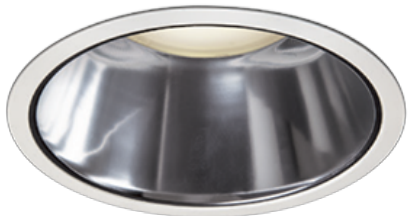

Item no. DD098-6520MW8030D

Series Name: Φ 150 Spark (Deep Cone)

Installation	Recessed mount
Type	Φ 150 Spark (Deep Cone)
Fixture wattage	65.3W
Beam angle	21 deg
Color Temp.	3000K
CRI	Ra>90
Luminous	6903 lm
Body	Die-cast aluminum alloy
Body finish	N/A
Trim finish	White
Reflector finish	Mirror
IP Rate	IP20
Light source	COB module
Input Voltage	AC220~240V
Dimming Type	Non-Dimmable
Certificate	CE, CCC
Cut Hole	150mm

Height (Weight)	Spot / Medium / Medium flood	Wide flood
65.3W	177 (1.4kg)	
48.5W	177 (1.5kg)	
44.3W	157 (1.2kg)	
33.8W	168 (1.1kg)	157 (1.1kg)
30.3W	168 (1.1kg)	157 (1.1kg)
23.0W	138 (0.9kg)	127 (0.9kg)