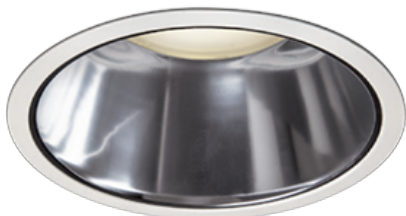

Item no. DD098-6520MW8030D

Series Name:  $\Phi$ 150 Spark (Deep Cone)

Installation	Recessed mount
Type	
Fixture wattage	65.3W
Beam angle	21 deg
Color Temp.	3000K
CRI	Ra>90
Luminous	6903 lm
Body	Die-cast aluminum alloy
Body finish	N/A
Trim finish	White
Reflector finish	Mirror
IP Rate	IP20
Light source	COB module
Input Voltage	AC220~240V
Dimming Type	Non-Dimmable
Certificate	CE, CCC
Cut Hole	150mm

Height (Weight)	Spot / Medium / Medium flood	Wide flood
65.3W	177 (1.4kg)	
48.5W	177 (1.5kg)	
44.3W	157 (1.2kg)	
33.8W	168 (1.1kg)	157 (1.1kg)
30.3W	168 (1.1kg)	157 (1.1kg)
23.0W	138 (0.9kg)	127 (0.9kg)