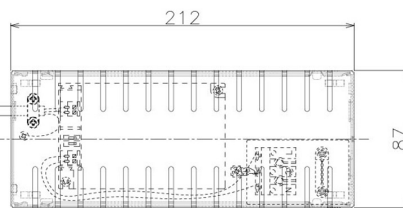

Item no. DD098-6520MW8030D

Series Name: Φ 150 Spark (Deep Cone)

Installation	Recessed mount
Type	Φ 150 Spark (Deep Cone)
Fixture wattage	65.3W
Beam angle	21 deg
Color Temp.	3000K
CRI	Ra>90
Luminous	6903 lm
Body	Die-cast aluminum alloy
Body finish	N/A
Trim finish	White
Reflector finish	Mirror
IP Rate	IP20
Light source	COB module
Input Voltage	AC220~240V
Dimming Type	Non-Dimmable
Certificate	CE, CCC
Cut Hole	150mm

Height (Weight)	Spot / Medium / Medium flood	Wide flood
65.3W	177 (1.4kg)	
48.5W	177 (1.5kg)	
44.3W	157 (1.2kg)	
33.8W	168 (1.1kg)	157 (1.1kg)
30.3W	168 (1.1kg)	157 (1.1kg)
23.0W	138 (0.9kg)	127 (0.9kg)