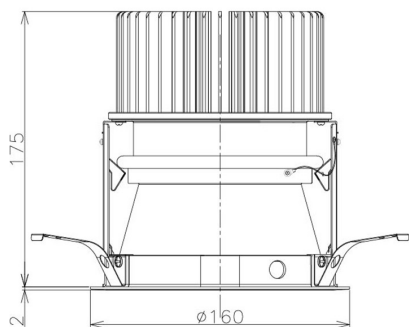

Item no. DD098-6520MW8030D

Series Name: Φ 150 Spark (Deep Cone)

Installation	Recessed mount
Type	Φ 150 Spark (Deep Cone)
Fixture wattage	65.3W
Beam angle	21 deg
Color Temp.	3000K
CRI	Ra>90
Luminous	6903 lm
Body	Die-cast aluminum alloy
Body finish	N/A
Trim finish	White
Reflector finish	Mirror
IP Rate	IP20
Light source	COB module
Input Voltage	AC220~240V
Dimming Type	Non-Dimmable
Certificate	CE, CCC
Cut Hole	150mm

Height (Weight)	Spot / Medium / Medium flood	Wide flood
65.3W	177 (1.4kg)	
48.5W	177 (1.5kg)	
44.3W	157 (1.2kg)	
33.8W	168 (1.1kg)	157 (1.1kg)
30.3W	168 (1.1kg)	157 (1.1kg)
23.0W	138 (0.9kg)	127 (0.9kg)