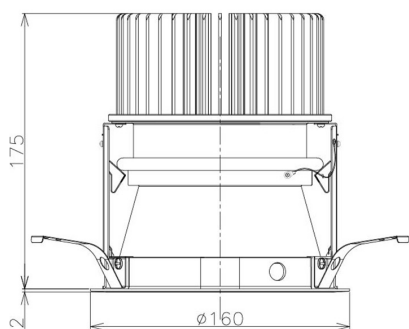

Item no. DD098-6520MW8030D

Series Name:  $\Phi$ 150 Spark (Deep Cone)

Installation	Recessed mount
Type	
Fixture wattage	65.3W
Beam angle	21 deg
Color Temp.	3000K
CRI	Ra>90
Luminous	6903 lm
Body	Die-cast aluminum alloy
Body finish	N/A
Trim finish	White
Reflector finish	Mirror
IP Rate	IP20
Light source	COB module
Input Voltage	AC220~240V
Dimming Type	Non-Dimmable
Certificate	CE, CCC
Cut Hole	150mm

Height (Weight)	Spot / Medium / Medium flood	Wide flood
65.3W	177 (1.4kg)	
48.5W	177 (1.5kg)	
44.3W	157 (1.2kg)	
33.8W	168 (1.1kg)	157 (1.1kg)
30.3W	168 (1.1kg)	157 (1.1kg)
23.0W	138 (0.9kg)	127 (0.9kg)