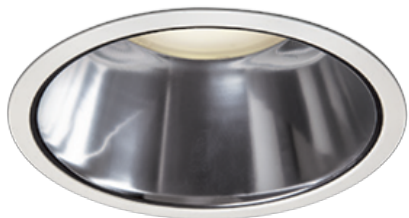

Item no. DD098-6520MW8035D

Series Name:  $\Phi$ 150 Spark (Deep Cone)

Installation	Recessed mount
Type	
Fixture wattage	65.3W
Beam angle	21 deg
Color Temp.	3500K
CRI	Ra>90
Luminous	7041 lm
Body	Die-cast aluminum alloy
Body finish	N/A
Trim finish	White
Reflector finish	Mirror
IP Rate	IP20
Light source	COB module
Input Voltage	AC220~240V
Dimming Type	Non-Dimmable
Certificate	CE, CCC
Cut Hole	150mm

Height (Weight)	Spot / Medium / Medium flood	Wide flood
65.3W	177 (1.4kg)	
48.5W	177 (1.5kg)	
44.3W	157 (1.2kg)	
33.8W	168 (1.1kg)	157 (1.1kg)
30.3W	168 (1.1kg)	157 (1.1kg)
23.0W	138 (0.9kg)	127 (0.9kg)