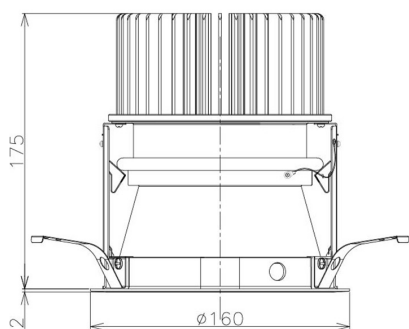

Item no. DD098-6520MW8035D

Series Name:  $\Phi$ 150 Spark (Deep Cone)

Installation	Recessed mount
Type	
Fixture wattage	65.3W
Beam angle	21 deg
Color Temp.	3500K
CRI	Ra>90
Luminous	7041 lm
Body	Die-cast aluminum alloy
Body finish	N/A
Trim finish	White
Reflector finish	Mirror
IP Rate	IP20
Light source	COB module
Input Voltage	AC220~240V
Dimming Type	Non-Dimmable
Certificate	CE, CCC
Cut Hole	150mm

Height (Weight)	Spot / Medium / Medium flood	Wide flood
65.3W	177 (1.4kg)	
48.5W	177 (1.5kg)	
44.3W	157 (1.2kg)	
33.8W	168 (1.1kg)	157 (1.1kg)
30.3W	168 (1.1kg)	157 (1.1kg)
23.0W	138 (0.9kg)	127 (0.9kg)