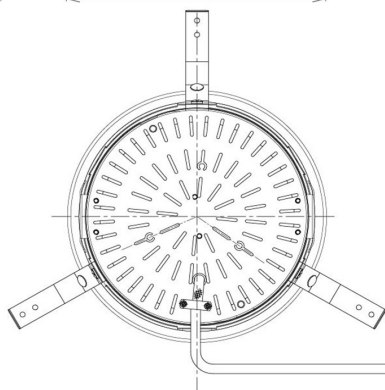

Item no. DD098-6520MW8035D

Series Name:  $\Phi$ 150 Spark (Deep Cone)

Installation	Recessed mount
Type	
Fixture wattage	65.3W
Beam angle	21 deg
Color Temp.	3500K
CRI	Ra>90
Luminous	7041 lm
Body	Die-cast aluminum alloy
Body finish	N/A
Trim finish	White
Reflector finish	Mirror
IP Rate	IP20
Light source	COB module
Input Voltage	AC220~240V
Dimming Type	Non-Dimmable
Certificate	CE, CCC
Cut Hole	150mm

Height (Weight)	Spot / Medium / Medium flood	Wide flood
65.3W	177 (1.4kg)	
48.5W	177 (1.5kg)	
44.3W	157 (1.2kg)	
33.8W	168 (1.1kg)	157 (1.1kg)
30.3W	168 (1.1kg)	157 (1.1kg)
23.0W	138 (0.9kg)	127 (0.9kg)