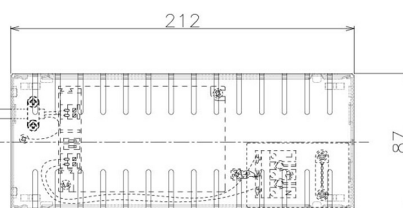

Item no. DD098-6520MW8035D

Series Name:  $\Phi$ 150 Spark (Deep Cone)

Installation	Recessed mount
Type	
Fixture wattage	65.3W
Beam angle	21 deg
Color Temp.	3500K
CRI	Ra>90
Luminous	7041 lm
Body	Die-cast aluminum alloy
Body finish	N/A
Trim finish	White
Reflector finish	Mirror
IP Rate	IP20
Light source	COB module
Input Voltage	AC220~240V
Dimming Type	Non-Dimmable
Certificate	CE, CCC
Cut Hole	150mm

Height (Weight)	Spot / Medium / Medium flood	Wide flood
65.3W	177 (1.4kg)	
48.5W	177 (1.5kg)	
44.3W	157 (1.2kg)	
33.8W	168 (1.1kg)	157 (1.1kg)
30.3W	168 (1.1kg)	157 (1.1kg)
23.0W	138 (0.9kg)	127 (0.9kg)