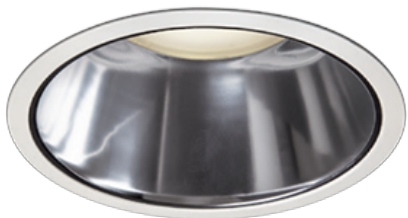

Item no. DD098-6520MW8040D

Series Name:  $\Phi$ 150 Spark (Deep Cone)

Installation	Recessed mount
Type	
Fixture wattage	65.3W
Beam angle	21 deg
Color Temp.	4000K
CRI	Ra>90
Luminous	7110 lm
Body	Die-cast aluminum alloy
Body finish	N/A
Trim finish	White
Reflector finish	Mirror
IP Rate	IP20
Light source	COB module
Input Voltage	AC220~240V
Dimming Type	Non-Dimmable
Certificate	CE, CCC
Cut Hole	150mm

Height (Weight)	Spot / Medium / Medium flood	Wide flood
65.3W	177 (1.4kg)	
48.5W	177 (1.5kg)	
44.3W	157 (1.2kg)	
33.8W	168 (1.1kg)	157 (1.1kg)
30.3W	168 (1.1kg)	157 (1.1kg)
23.0W	138 (0.9kg)	127 (0.9kg)