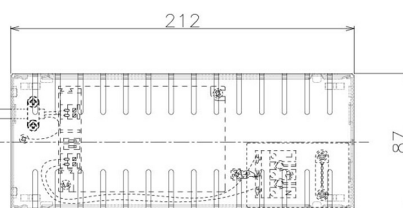

Item no. DD098-6520MW8040D

Series Name:  $\Phi$ 150 Spark (Deep Cone)

Installation	Recessed mount
Type	
Fixture wattage	65.3W
Beam angle	21 deg
Color Temp.	4000K
CRI	Ra>90
Luminous	7110 lm
Body	Die-cast aluminum alloy
Body finish	N/A
Trim finish	White
Reflector finish	Mirror
IP Rate	IP20
Light source	COB module
Input Voltage	AC220~240V
Dimming Type	Non-Dimmable
Certificate	CE, CCC
Cut Hole	150mm

Height (Weight)	Spot / Medium / Medium flood	Wide flood
65.3W	177 (1.4kg)	
48.5W	177 (1.5kg)	
44.3W	157 (1.2kg)	
33.8W	168 (1.1kg)	157 (1.1kg)
30.3W	168 (1.1kg)	157 (1.1kg)
23.0W	138 (0.9kg)	127 (0.9kg)