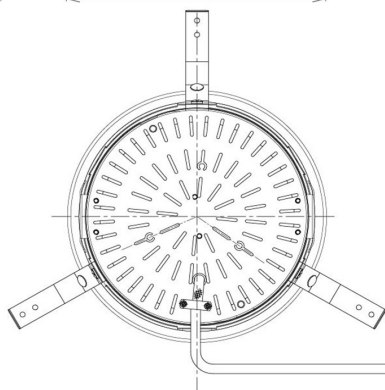

Item no. DD098-6520MW8040D

Series Name:  $\Phi$ 150 Spark (Deep Cone)

Installation	Recessed mount
Type	
Fixture wattage	65.3W
Beam angle	21 deg
Color Temp.	4000K
CRI	Ra>90
Luminous	7110 lm
Body	Die-cast aluminum alloy
Body finish	N/A
Trim finish	White
Reflector finish	Mirror
IP Rate	IP20
Light source	COB module
Input Voltage	AC220~240V
Dimming Type	Non-Dimmable
Certificate	CE, CCC
Cut Hole	150mm

Height (Weight)	Spot / Medium / Medium flood	Wide flood
65.3W	177 (1.4kg)	
48.5W	177 (1.5kg)	
44.3W	157 (1.2kg)	
33.8W	168 (1.1kg)	157 (1.1kg)
30.3W	168 (1.1kg)	157 (1.1kg)
23.0W	138 (0.9kg)	127 (0.9kg)