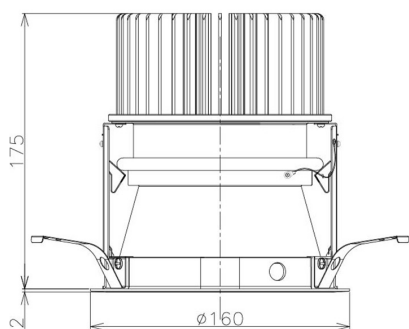

Item no. DD098-6520MW8040D

Series Name:  $\Phi$ 150 Spark (Deep Cone)

Installation	Recessed mount
Type	
Fixture wattage	65.3W
Beam angle	21 deg
Color Temp.	4000K
CRI	Ra>90
Luminous	7110 lm
Body	Die-cast aluminum alloy
Body finish	N/A
Trim finish	White
Reflector finish	Mirror
IP Rate	IP20
Light source	COB module
Input Voltage	AC220~240V
Dimming Type	Non-Dimmable
Certificate	CE, CCC
Cut Hole	150mm

Height (Weight)	Spot / Medium / Medium flood	Wide flood
65.3W	177 (1.4kg)	
48.5W	177 (1.5kg)	
44.3W	157 (1.2kg)	
33.8W	168 (1.1kg)	157 (1.1kg)
30.3W	168 (1.1kg)	157 (1.1kg)
23.0W	138 (0.9kg)	127 (0.9kg)