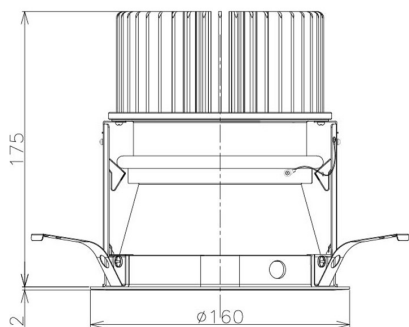

Item no. DD098-6520MW8527D

Series Name: Φ 150 Spark (Deep Cone)

Installation	Recessed mount
Type	
Fixture wattage	65.3W
Beam angle	23 deg
Color Temp.	2700K
CRI	Ra>85
Luminous	6229 lm
Body	Die-cast aluminum alloy
Body finish	N/A
Trim finish	White
Reflector finish	Mirror
IP Rate	IP20
Light source	COB module
Input Voltage	AC220~240V
Dimming Type	Non-Dimmable
Certificate	CE, CCC
Cut Hole	150mm

Height (Weight)	Spot / Medium / Medium flood	Wide flood
65.3W	177 (1.4kg)	
48.5W	177 (1.5kg)	
44.3W	157 (1.2kg)	
33.8W	168 (1.1kg)	157 (1.1kg)
30.3W	168 (1.1kg)	157 (1.1kg)
23.0W	138 (0.9kg)	127 (0.9kg)