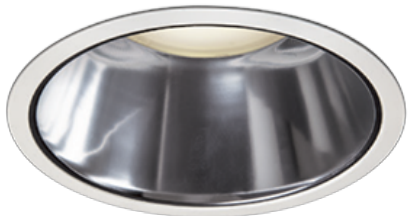

Item no. DD098-6520MW8527D

Series Name: Φ 150 Spark (Deep Cone)

Installation	Recessed mount
Type	
Fixture wattage	65.3W
Beam angle	23 deg
Color Temp.	2700K
CRI	Ra>85
Luminous	6229 lm
Body	Die-cast aluminum alloy
Body finish	N/A
Trim finish	White
Reflector finish	Mirror
IP Rate	IP20
Light source	COB module
Input Voltage	AC220~240V
Dimming Type	Non-Dimmable
Certificate	CE, CCC
Cut Hole	150mm

Height (Weight)	Spot / Medium / Medium flood	Wide flood
65.3W	177 (1.4kg)	
48.5W	177 (1.5kg)	
44.3W	157 (1.2kg)	
33.8W	168 (1.1kg)	157 (1.1kg)
30.3W	168 (1.1kg)	157 (1.1kg)
23.0W	138 (0.9kg)	127 (0.9kg)