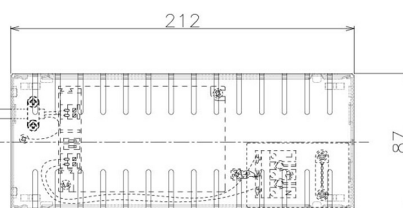

Item no. DD098-6520MW8527D

Series Name: Φ 150 Spark (Deep Cone)

Installation	Recessed mount
Type	
Fixture wattage	65.3W
Beam angle	23 deg
Color Temp.	2700K
CRI	Ra>85
Luminous	6229 lm
Body	Die-cast aluminum alloy
Body finish	N/A
Trim finish	White
Reflector finish	Mirror
IP Rate	IP20
Light source	COB module
Input Voltage	AC220~240V
Dimming Type	Non-Dimmable
Certificate	CE, CCC
Cut Hole	150mm

Height (Weight)	Spot / Medium / Medium flood	Wide flood
65.3W	177 (1.4kg)	
48.5W	177 (1.5kg)	
44.3W	157 (1.2kg)	
33.8W	168 (1.1kg)	157 (1.1kg)
30.3W	168 (1.1kg)	157 (1.1kg)
23.0W	138 (0.9kg)	127 (0.9kg)