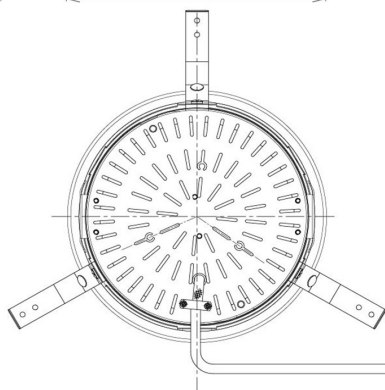

Item no. DD098-6520MW8527D

Series Name: Φ 150 Spark (Deep Cone)

Installation	Recessed mount
Type	
Fixture wattage	65.3W
Beam angle	23 deg
Color Temp.	2700K
CRI	Ra>85
Luminous	6229 lm
Body	Die-cast aluminum alloy
Body finish	N/A
Trim finish	White
Reflector finish	Mirror
IP Rate	IP20
Light source	COB module
Input Voltage	AC220~240V
Dimming Type	Non-Dimmable
Certificate	CE, CCC
Cut Hole	150mm

Height (Weight)	Spot / Medium / Medium flood	Wide flood
65.3W	177 (1.4kg)	
48.5W	177 (1.5kg)	
44.3W	157 (1.2kg)	
33.8W	168 (1.1kg)	157 (1.1kg)
30.3W	168 (1.1kg)	157 (1.1kg)
23.0W	138 (0.9kg)	127 (0.9kg)