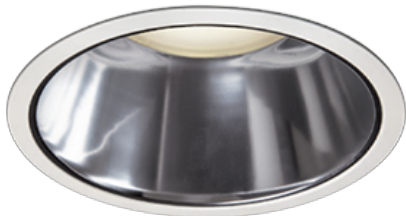

Item no. DD098-6520MW8530D

Series Name: Φ 150 Spark (Deep Cone)

Installation	Recessed mount
Type	
Fixture wattage	65.3W
Beam angle	23 deg
Color Temp.	3000K
CRI	Ra>85
Luminous	6489 lm
Body	Die-cast aluminum alloy
Body finish	N/A
Trim finish	White
Reflector finish	Mirror
IP Rate	IP20
Light source	COB module
Input Voltage	AC220~240V
Dimming Type	Non-Dimmable
Certificate	CE, CCC
Cut Hole	150mm

Height (Weight)	Spot / Medium / Medium flood	Wide flood
65.3W	177 (1.4kg)	
48.5W	177 (1.5kg)	
44.3W	157 (1.2kg)	
33.8W	168 (1.1kg)	157 (1.1kg)
30.3W	168 (1.1kg)	157 (1.1kg)
23.0W	138 (0.9kg)	127 (0.9kg)