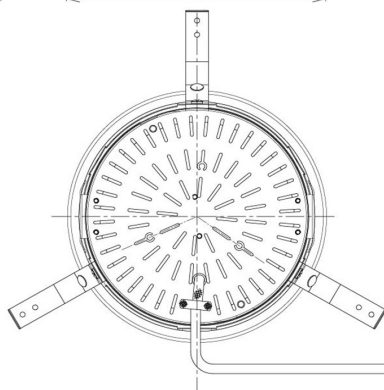

Item no. DD098-6520MW8530D

Series Name: Φ 150 Spark (Deep Cone)

Installation	Recessed mount
Type	
Fixture wattage	65.3W
Beam angle	23 deg
Color Temp.	3000K
CRI	Ra>85
Luminous	6489 lm
Body	Die-cast aluminum alloy
Body finish	N/A
Trim finish	White
Reflector finish	Mirror
IP Rate	IP20
Light source	COB module
Input Voltage	AC220~240V
Dimming Type	Non-Dimmable
Certificate	CE, CCC
Cut Hole	150mm

Height (Weight)	Spot / Medium / Medium flood	Wide flood
65.3W	177 (1.4kg)	
48.5W	177 (1.5kg)	
44.3W	157 (1.2kg)	
33.8W	168 (1.1kg)	157 (1.1kg)
30.3W	168 (1.1kg)	157 (1.1kg)
23.0W	138 (0.9kg)	127 (0.9kg)