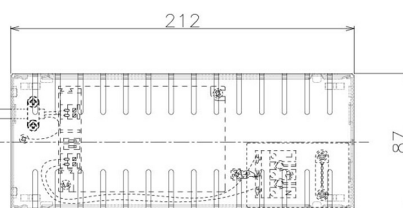

Item no. DD098-6520MW8530D

Series Name: Φ 150 Spark (Deep Cone)

Installation	Recessed mount
Type	
Fixture wattage	65.3W
Beam angle	23 deg
Color Temp.	3000K
CRI	Ra>85
Luminous	6489 lm
Body	Die-cast aluminum alloy
Body finish	N/A
Trim finish	White
Reflector finish	Mirror
IP Rate	IP20
Light source	COB module
Input Voltage	AC220~240V
Dimming Type	Non-Dimmable
Certificate	CE, CCC
Cut Hole	150mm

Height (Weight)	Spot / Medium / Medium flood	Wide flood
65.3W	177 (1.4kg)	
48.5W	177 (1.5kg)	
44.3W	157 (1.2kg)	
33.8W	168 (1.1kg)	157 (1.1kg)
30.3W	168 (1.1kg)	157 (1.1kg)
23.0W	138 (0.9kg)	127 (0.9kg)