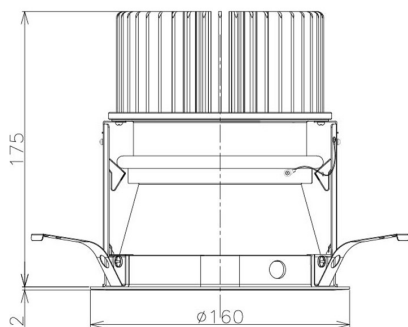

Item no. DD098-6520MW8530D

Series Name: Φ 150 Spark (Deep Cone)

Installation	Recessed mount
Type	
Fixture wattage	65.3W
Beam angle	23 deg
Color Temp.	3000K
CRI	Ra>85
Luminous	6489 lm
Body	Die-cast aluminum alloy
Body finish	N/A
Trim finish	White
Reflector finish	Mirror
IP Rate	IP20
Light source	COB module
Input Voltage	AC220~240V
Dimming Type	Non-Dimmable
Certificate	CE, CCC
Cut Hole	150mm

Height (Weight)	Spot / Medium / Medium flood	Wide flood
65.3W	177 (1.4kg)	
48.5W	177 (1.5kg)	
44.3W	157 (1.2kg)	
33.8W	168 (1.1kg)	157 (1.1kg)
30.3W	168 (1.1kg)	157 (1.1kg)
23.0W	138 (0.9kg)	127 (0.9kg)