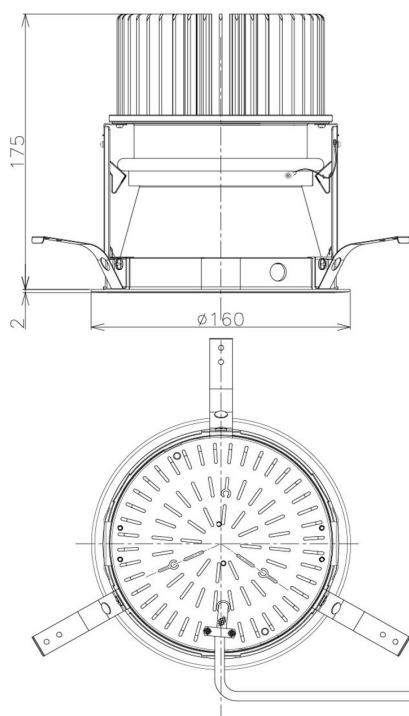

Item no. DD098-6530MB8527D

Series Name:  $\Phi$ 150 Spark (Deep Cone)

Installation	Recessed mount
Type	$\Phi$ 150 Spark (Deep Cone)
Fixture wattage	65.3W
Beam angle	41 deg
Color Temp.	2700K
CRI	Ra>85
Luminous	6005 lm
Body	Die-cast aluminum alloy
Body finish	N/A
Trim finish	Black
Reflector finish	Mirror
IP Rate	IP20
Light source	COB module
Input Voltage	AC220~240V
Dimming Type	Non-Dimmable
Certificate	CE, CCC
Cut Hole	150mm

Height (Weight)	Spot / Medium / Medium flood	Wide flood
65.3W	177 (1.4kg)	
48.5W	177 (1.5kg)	
44.3W	157 (1.2kg)	
33.8W	168 (1.1kg)	157 (1.1kg)
30.3W	168 (1.1kg)	157 (1.1kg)
23.0W	138 (0.9kg)	127 (0.9kg)