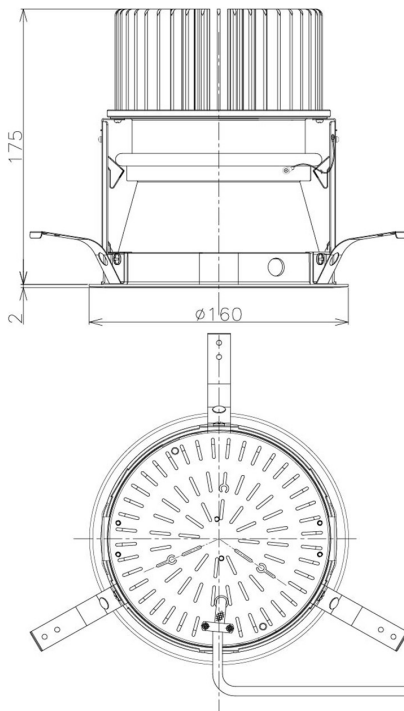

Item no. DD098-6530MB8527D

Series Name:  $\Phi$ 150 Spark (Deep Cone)

Installation	Recessed mount
Type	
Fixture wattage	65.3W
Beam angle	41 deg
Color Temp.	2700K
CRI	Ra>85
Luminous	6005 lm
Body	Die-cast aluminum alloy
Body finish	N/A
Trim finish	Black
Reflector finish	Mirror
IP Rate	IP20
Light source	COB module
Input Voltage	AC220~240V
Dimming Type	Non-Dimmable
Certificate	CE, CCC
Cut Hole	150mm

Height (Weight)	Spot / Medium / Medium flood	Wide flood
65.3W	177 (1.4kg)	
48.5W	177 (1.5kg)	
44.3W	157 (1.2kg)	
33.8W	168 (1.1kg)	157 (1.1kg)
30.3W	168 (1.1kg)	157 (1.1kg)
23.0W	138 (0.9kg)	127 (0.9kg)