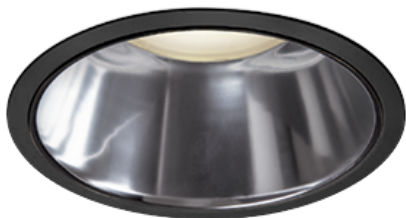

Item no. DD098-6530MB8527D

Series Name:  $\Phi$ 150 Spark (Deep Cone)

Installation	Recessed mount
Type	$\Phi$ 150 Spark (Deep Cone)
Fixture wattage	65.3W
Beam angle	41 deg
Color Temp.	2700K
CRI	Ra>85
Luminous	6005 lm
Body	Die-cast aluminum alloy
Body finish	N/A
Trim finish	Black
Reflector finish	Mirror
IP Rate	IP20
Light source	COB module
Input Voltage	AC220~240V
Dimming Type	Non-Dimmable
Certificate	CE, CCC
Cut Hole	150mm

Height (Weight)	Spot / Medium / Medium flood	Wide flood
65.3W	177 (1.4kg)	
48.5W	177 (1.5kg)	
44.3W	157 (1.2kg)	
33.8W	168 (1.1kg)	157 (1.1kg)
30.3W	168 (1.1kg)	157 (1.1kg)
23.0W	138 (0.9kg)	127 (0.9kg)