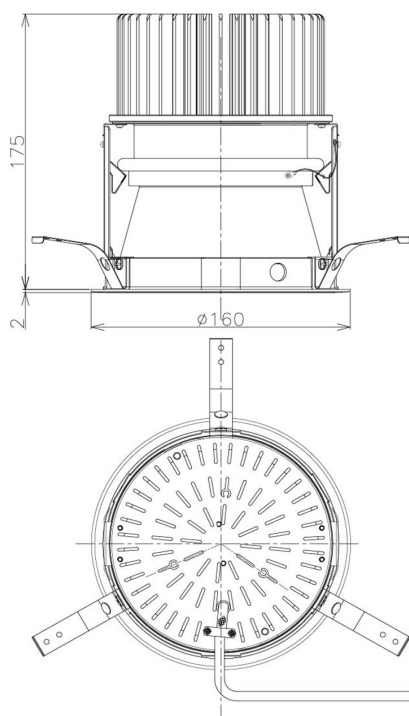

Item no. DD098-6530MB8530D

Series Name:  $\Phi$ 150 Spark (Deep Cone)

Installation	Recessed mount
Type	$\Phi$ 150 Spark (Deep Cone)
Fixture wattage	65.3W
Beam angle	41 deg
Color Temp.	3000K
CRI	Ra>85
Luminous	6255 lm
Body	Die-cast aluminum alloy
Body finish	N/A
Trim finish	Black
Reflector finish	Mirror
IP Rate	IP20
Light source	COB module
Input Voltage	AC220~240V
Dimming Type	Non-Dimmable
Certificate	CE, CCC
Cut Hole	150mm

Height (Weight)	Spot / Medium / Medium flood	Wide flood
65.3W	177 (1.4kg)	
48.5W	177 (1.5kg)	
44.3W	157 (1.2kg)	
33.8W	168 (1.1kg)	157 (1.1kg)
30.3W	168 (1.1kg)	157 (1.1kg)
23.0W	138 (0.9kg)	127 (0.9kg)