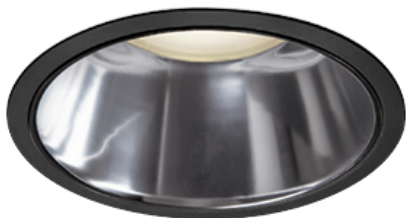

Item no. DD098-6530MB8530D

Series Name:  $\Phi$ 150 Spark (Deep Cone)

Installation	Recessed mount
Type	$\Phi$ 150 Spark (Deep Cone)
Fixture wattage	65.3W
Beam angle	41 deg
Color Temp.	3000K
CRI	Ra>85
Luminous	6255 lm
Body	Die-cast aluminum alloy
Body finish	N/A
Trim finish	Black
Reflector finish	Mirror
IP Rate	IP20
Light source	COB module
Input Voltage	AC220~240V
Dimming Type	Non-Dimmable
Certificate	CE, CCC
Cut Hole	150mm

Height (Weight)	Spot / Medium / Medium flood	Wide flood
65.3W	177 (1.4kg)	
48.5W	177 (1.5kg)	
44.3W	157 (1.2kg)	
33.8W	168 (1.1kg)	157 (1.1kg)
30.3W	168 (1.1kg)	157 (1.1kg)
23.0W	138 (0.9kg)	127 (0.9kg)