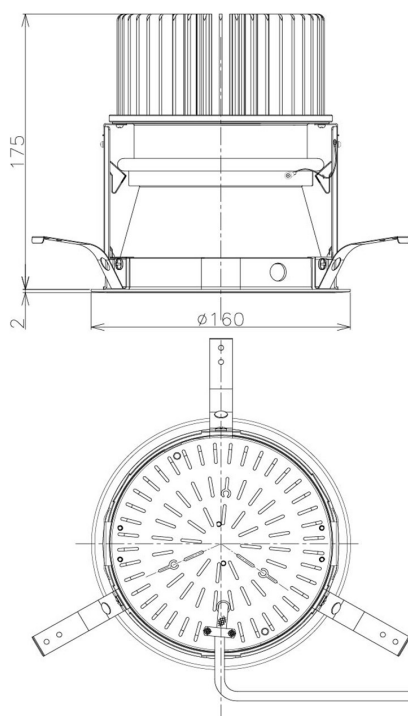

Item no. DD098-6530MB8530D

Series Name: Φ 150 Spark (Deep Cone)

Installation	Recessed mount
Type	
Fixture wattage	65.3W
Beam angle	41 deg
Color Temp.	3000K
CRI	Ra>85
Luminous	6255 lm
Body	Die-cast aluminum alloy
Body finish	N/A
Trim finish	Black
Reflector finish	Mirror
IP Rate	IP20
Light source	COB module
Input Voltage	AC220~240V
Dimming Type	Non-Dimmable
Certificate	CE, CCC
Cut Hole	150mm

Height (Weight)	Spot / Medium / Medium flood	Wide flood
65.3W	177 (1.4kg)	
48.5W	177 (1.5kg)	
44.3W	157 (1.2kg)	
33.8W	168 (1.1kg)	157 (1.1kg)
30.3W	168 (1.1kg)	157 (1.1kg)
23.0W	138 (0.9kg)	127 (0.9kg)