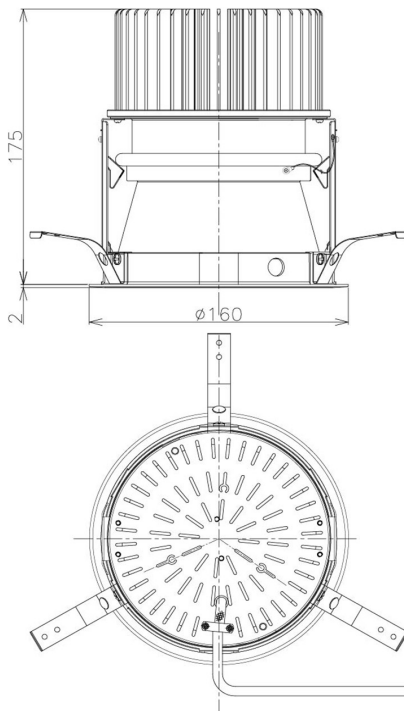

Item no. DD098-6530MB8535D

Series Name: Φ 150 Spark (Deep Cone)

Installation	Recessed mount
Type	Φ 150 Spark (Deep Cone)
Fixture wattage	65.3W
Beam angle	41 deg
Color Temp.	3500K
CRI	Ra>85
Luminous	6380 lm
Body	Die-cast aluminum alloy
Body finish	N/A
Trim finish	Black
Reflector finish	Mirror
IP Rate	IP20
Light source	COB module
Input Voltage	AC220~240V
Dimming Type	Non-Dimmable
Certificate	CE, CCC
Cut Hole	150mm

Height (Weight)	Spot / Medium / Medium flood	Wide flood
65.3W	177 (1.4kg)	
48.5W	177 (1.5kg)	
44.3W	157 (1.2kg)	
33.8W	168 (1.1kg)	157 (1.1kg)
30.3W	168 (1.1kg)	157 (1.1kg)
23.0W	138 (0.9kg)	127 (0.9kg)