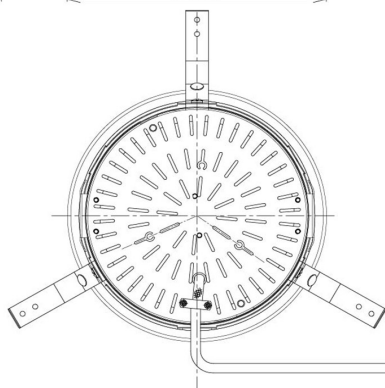

Item no. DD098-6530MB8540D

Series Name: Φ 150 Spark (Deep Cone)

Installation	Recessed mount
Type	
Fixture wattage	65.3W
Beam angle	41 deg
Color Temp.	4000K
CRI	Ra>85
Luminous	6443 lm
Body	Die-cast aluminum alloy
Body finish	N/A
Trim finish	Black
Reflector finish	Mirror
IP Rate	IP20
Light source	COB module
Input Voltage	AC220~240V
Dimming Type	Non-Dimmable
Certificate	CE, CCC
Cut Hole	150mm

Height (Weight)	Spot / Medium / Medium flood	Wide flood
65.3W	177 (1.4kg)	
48.5W	177 (1.5kg)	
44.3W	157 (1.2kg)	
33.8W	168 (1.1kg)	157 (1.1kg)
30.3W	168 (1.1kg)	157 (1.1kg)
23.0W	138 (0.9kg)	127 (0.9kg)