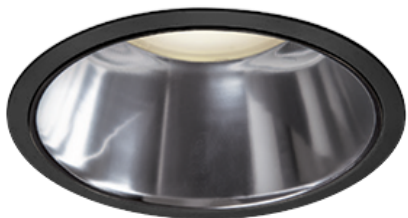

Item no. DD098-6530MB8540D

Series Name: Φ 150 Spark (Deep Cone)

Installation	Recessed mount
Type	Φ 150 Spark (Deep Cone)
Fixture wattage	65.3W
Beam angle	41 deg
Color Temp.	4000K
CRI	Ra>85
Luminous	6443 lm
Body	Die-cast aluminum alloy
Body finish	N/A
Trim finish	Black
Reflector finish	Mirror
IP Rate	IP20
Light source	COB module
Input Voltage	AC220~240V
Dimming Type	Non-Dimmable
Certificate	CE, CCC
Cut Hole	150mm

Height (Weight)	Spot / Medium / Medium flood	Wide flood
65.3W	177 (1.4kg)	
48.5W	177 (1.5kg)	
44.3W	157 (1.2kg)	
33.8W	168 (1.1kg)	157 (1.1kg)
30.3W	168 (1.1kg)	157 (1.1kg)
23.0W	138 (0.9kg)	127 (0.9kg)