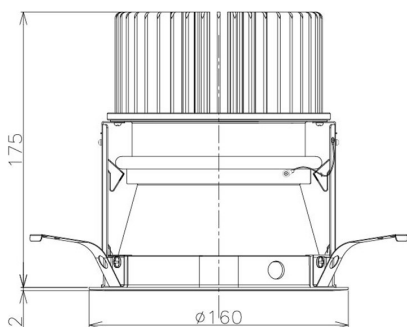

Item no. DD098-6530MB8540D

Series Name: Φ 150 Spark (Deep Cone)

Installation	Recessed mount
Type	Φ 150 Spark (Deep Cone)
Fixture wattage	65.3W
Beam angle	41 deg
Color Temp.	4000K
CRI	Ra>85
Luminous	6443 lm
Body	Die-cast aluminum alloy
Body finish	N/A
Trim finish	Black
Reflector finish	Mirror
IP Rate	IP20
Light source	COB module
Input Voltage	AC220~240V
Dimming Type	Non-Dimmable
Certificate	CE, CCC
Cut Hole	150mm

Height (Weight)	Spot / Medium / Medium flood	Wide flood
65.3W	177 (1.4kg)	
48.5W	177 (1.5kg)	
44.3W	157 (1.2kg)	
33.8W	168 (1.1kg)	157 (1.1kg)
30.3W	168 (1.1kg)	157 (1.1kg)
23.0W	138 (0.9kg)	127 (0.9kg)