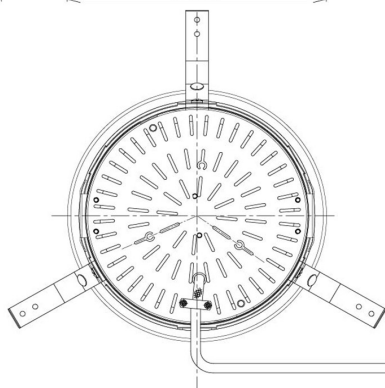

Item no. DD098-6530MB8540D

Series Name: Φ 150 Spark (Deep Cone)

Installation	Recessed mount
Type	Φ 150 Spark (Deep Cone)
Fixture wattage	65.3W
Beam angle	41 deg
Color Temp.	4000K
CRI	Ra>85
Luminous	6443 lm
Body	Die-cast aluminum alloy
Body finish	N/A
Trim finish	Black
Reflector finish	Mirror
IP Rate	IP20
Light source	COB module
Input Voltage	AC220~240V
Dimming Type	Non-Dimmable
Certificate	CE, CCC
Cut Hole	150mm

Height (Weight)	Spot / Medium / Medium flood	Wide flood
65.3W	177 (1.4kg)	
48.5W	177 (1.5kg)	
44.3W	157 (1.2kg)	
33.8W	168 (1.1kg)	157 (1.1kg)
30.3W	168 (1.1kg)	157 (1.1kg)
23.0W	138 (0.9kg)	127 (0.9kg)