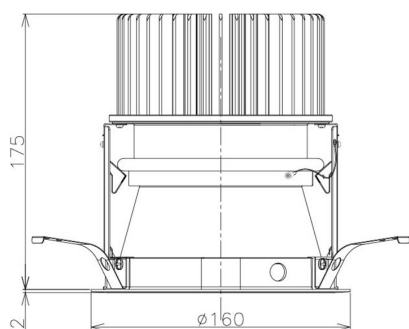

Item no. DD098-6530MB8540D

Series Name: Φ 150 Spark (Deep Cone)

Installation	Recessed mount
Type	
Fixture wattage	65.3W
Beam angle	41 deg
Color Temp.	4000K
CRI	Ra>85
Luminous	6443 lm
Body	Die-cast aluminum alloy
Body finish	N/A
Trim finish	Black
Reflector finish	Mirror
IP Rate	IP20
Light source	COB module
Input Voltage	AC220~240V
Dimming Type	Non-Dimmable
Certificate	CE, CCC
Cut Hole	150mm

Height (Weight)	Spot / Medium / Medium flood	Wide flood
65.3W	177 (1.4kg)	
48.5W	177 (1.5kg)	
44.3W	157 (1.2kg)	
33.8W	168 (1.1kg)	157 (1.1kg)
30.3W	168 (1.1kg)	157 (1.1kg)
23.0W	138 (0.9kg)	127 (0.9kg)