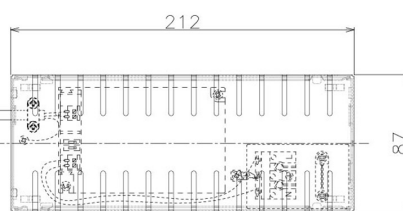

Item no. DD098-6530MB8540D

Series Name: Φ 150 Spark (Deep Cone)

Installation	Recessed mount
Type	
Fixture wattage	65.3W
Beam angle	41 deg
Color Temp.	4000K
CRI	Ra>85
Luminous	6443 lm
Body	Die-cast aluminum alloy
Body finish	N/A
Trim finish	Black
Reflector finish	Mirror
IP Rate	IP20
Light source	COB module
Input Voltage	AC220~240V
Dimming Type	Non-Dimmable
Certificate	CE, CCC
Cut Hole	150mm

Height (Weight)	Spot / Medium / Medium flood	Wide flood
65.3W	177 (1.4kg)	
48.5W	177 (1.5kg)	
44.3W	157 (1.2kg)	
33.8W	168 (1.1kg)	157 (1.1kg)
30.3W	168 (1.1kg)	157 (1.1kg)
23.0W	138 (0.9kg)	127 (0.9kg)