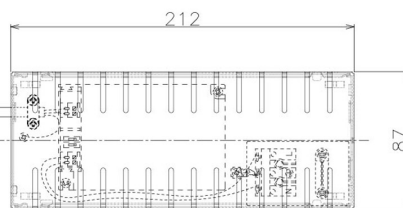

Item no. DD098-6530MB8540D

Series Name: Φ 150 Spark (Deep Cone)

Installation	Recessed mount
Type	Φ 150 Spark (Deep Cone)
Fixture wattage	65.3W
Beam angle	41 deg
Color Temp.	4000K
CRI	Ra>85
Luminous	6443 lm
Body	Die-cast aluminum alloy
Body finish	N/A
Trim finish	Black
Reflector finish	Mirror
IP Rate	IP20
Light source	COB module
Input Voltage	AC220~240V
Dimming Type	Non-Dimmable
Certificate	CE, CCC
Cut Hole	150mm

Height (Weight)	Spot / Medium / Medium flood	Wide flood
65.3W	177 (1.4kg)	
48.5W	177 (1.5kg)	
44.3W	157 (1.2kg)	
33.8W	168 (1.1kg)	157 (1.1kg)
30.3W	168 (1.1kg)	157 (1.1kg)
23.0W	138 (0.9kg)	127 (0.9kg)