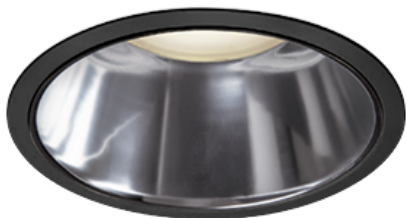

Item no. DD098-6530MB9027D

Series Name:  $\Phi$ 150 Spark (Deep Cone)

Installation	Recessed mount
Type	$\Phi$ 150 Spark (Deep Cone)
Fixture wattage	65.3W
Beam angle	41 deg
Color Temp.	2700K
CRI	Ra>90
Luminous	5460 lm
Body	Die-cast aluminum alloy
Body finish	N/A
Trim finish	Black
Reflector finish	Mirror
IP Rate	IP20
Light source	COB module
Input Voltage	AC220~240V
Dimming Type	Non-Dimmable
Certificate	CE, CCC
Cut Hole	150mm

Height (Weight)	Spot / Medium / Medium flood	Wide flood
65.3W	177 (1.4kg)	
48.5W	177 (1.5kg)	
44.3W	157 (1.2kg)	
33.8W	168 (1.1kg)	157 (1.1kg)
30.3W	168 (1.1kg)	157 (1.1kg)
23.0W	138 (0.9kg)	127 (0.9kg)