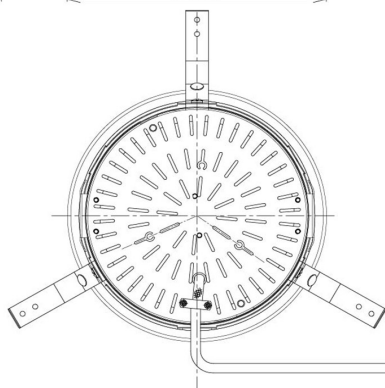

Item no. DD098-6530MB9027D

Series Name: Φ 150 Spark (Deep Cone)

Installation	Recessed mount
Type	
Fixture wattage	65.3W
Beam angle	41 deg
Color Temp.	2700K
CRI	Ra>90
Luminous	5460 lm
Body	Die-cast aluminum alloy
Body finish	N/A
Trim finish	Black
Reflector finish	Mirror
IP Rate	IP20
Light source	COB module
Input Voltage	AC220~240V
Dimming Type	Non-Dimmable
Certificate	CE, CCC
Cut Hole	150mm

Height (Weight)	Spot / Medium / Medium flood	Wide flood
65.3W	177 (1.4kg)	
48.5W	177 (1.5kg)	
44.3W	157 (1.2kg)	
33.8W	168 (1.1kg)	157 (1.1kg)
30.3W	168 (1.1kg)	157 (1.1kg)
23.0W	138 (0.9kg)	127 (0.9kg)