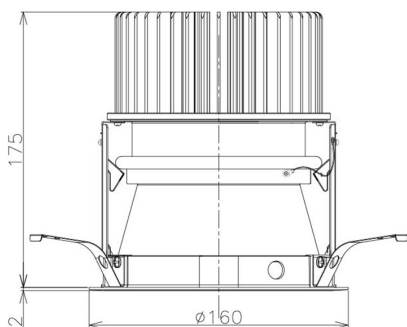

Item no. DD098-6530MB9027D

Series Name:  $\Phi$ 150 Spark (Deep Cone)

Installation	Recessed mount
Type	$\Phi$ 150 Spark (Deep Cone)
Fixture wattage	65.3W
Beam angle	41 deg
Color Temp.	2700K
CRI	Ra>90
Luminous	5460 lm
Body	Die-cast aluminum alloy
Body finish	N/A
Trim finish	Black
Reflector finish	Mirror
IP Rate	IP20
Light source	COB module
Input Voltage	AC220~240V
Dimming Type	Non-Dimmable
Certificate	CE, CCC
Cut Hole	150mm

Height (Weight)	Spot / Medium / Medium flood	Wide flood
65.3W	177 (1.4kg)	
48.5W	177 (1.5kg)	
44.3W	157 (1.2kg)	
33.8W	168 (1.1kg)	157 (1.1kg)
30.3W	168 (1.1kg)	157 (1.1kg)
23.0W	138 (0.9kg)	127 (0.9kg)