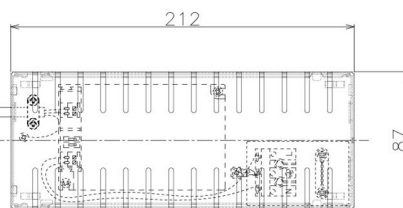

Item no. DD098-6530MB9027D

Series Name:  $\Phi$ 150 Spark (Deep Cone)

Installation	Recessed mount
Type	$\Phi$ 150 Spark (Deep Cone)
Fixture wattage	65.3W
Beam angle	41 deg
Color Temp.	2700K
CRI	Ra>90
Luminous	5460 lm
Body	Die-cast aluminum alloy
Body finish	N/A
Trim finish	Black
Reflector finish	Mirror
IP Rate	IP20
Light source	COB module
Input Voltage	AC220~240V
Dimming Type	Non-Dimmable
Certificate	CE, CCC
Cut Hole	150mm

Height (Weight)	Spot / Medium / Medium flood	Wide flood
65.3W	177 (1.4kg)	
48.5W	177 (1.5kg)	
44.3W	157 (1.2kg)	
33.8W	168 (1.1kg)	157 (1.1kg)
30.3W	168 (1.1kg)	157 (1.1kg)
23.0W	138 (0.9kg)	127 (0.9kg)