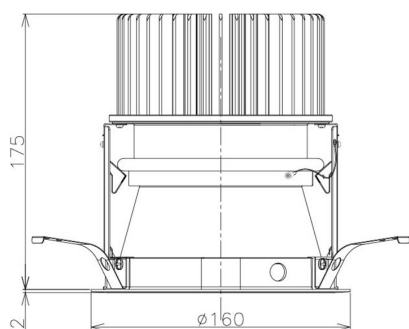

Item no. DD098-6530MB9027D

Series Name: Φ 150 Spark (Deep Cone)

Installation	Recessed mount
Type	
Fixture wattage	65.3W
Beam angle	41 deg
Color Temp.	2700K
CRI	Ra>90
Luminous	5460 lm
Body	Die-cast aluminum alloy
Body finish	N/A
Trim finish	Black
Reflector finish	Mirror
IP Rate	IP20
Light source	COB module
Input Voltage	AC220~240V
Dimming Type	Non-Dimmable
Certificate	CE, CCC
Cut Hole	150mm

Height (Weight)	Spot / Medium / Medium flood	Wide flood
65.3W	177 (1.4kg)	
48.5W	177 (1.5kg)	
44.3W	157 (1.2kg)	
33.8W	168 (1.1kg)	157 (1.1kg)
30.3W	168 (1.1kg)	157 (1.1kg)
23.0W	138 (0.9kg)	127 (0.9kg)