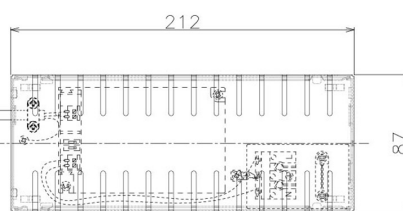

Item no. DD098-6530MB9027D

Series Name: Φ 150 Spark (Deep Cone)

Installation	Recessed mount
Type	
Fixture wattage	65.3W
Beam angle	41 deg
Color Temp.	2700K
CRI	Ra>90
Luminous	5460 lm
Body	Die-cast aluminum alloy
Body finish	N/A
Trim finish	Black
Reflector finish	Mirror
IP Rate	IP20
Light source	COB module
Input Voltage	AC220~240V
Dimming Type	Non-Dimmable
Certificate	CE, CCC
Cut Hole	150mm

Height (Weight)	Spot / Medium / Medium flood	Wide flood
65.3W	177 (1.4kg)	
48.5W	177 (1.5kg)	
44.3W	157 (1.2kg)	
33.8W	168 (1.1kg)	157 (1.1kg)
30.3W	168 (1.1kg)	157 (1.1kg)
23.0W	138 (0.9kg)	127 (0.9kg)