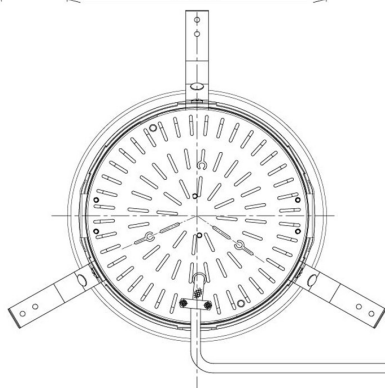

Item no. DD098-6530MB9027D

Series Name:  $\Phi$ 150 Spark (Deep Cone)

Installation	Recessed mount
Type	$\Phi$ 150 Spark (Deep Cone)
Fixture wattage	65.3W
Beam angle	41 deg
Color Temp.	2700K
CRI	Ra>90
Luminous	5460 lm
Body	Die-cast aluminum alloy
Body finish	N/A
Trim finish	Black
Reflector finish	Mirror
IP Rate	IP20
Light source	COB module
Input Voltage	AC220~240V
Dimming Type	Non-Dimmable
Certificate	CE, CCC
Cut Hole	150mm

Height (Weight)	Spot / Medium / Medium flood	Wide flood
65.3W	177 (1.4kg)	
48.5W	177 (1.5kg)	
44.3W	157 (1.2kg)	
33.8W	168 (1.1kg)	157 (1.1kg)
30.3W	168 (1.1kg)	157 (1.1kg)
23.0W	138 (0.9kg)	127 (0.9kg)