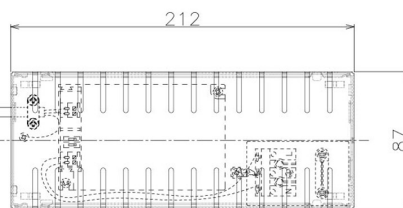

Item no. DD098-6530MB9030D

Series Name:  $\Phi$ 150 Spark (Deep Cone)

Installation	Recessed mount
Type	$\Phi$ 150 Spark (Deep Cone)
Fixture wattage	65.3W
Beam angle	41 deg
Color Temp.	3000K
CRI	Ra>90
Luminous	5687 lm
Body	Die-cast aluminum alloy
Body finish	N/A
Trim finish	Black
Reflector finish	Mirror
IP Rate	IP20
Light source	COB module
Input Voltage	AC220~240V
Dimming Type	Non-Dimmable
Certificate	CE, CCC
Cut Hole	150mm

Height (Weight)	Spot / Medium / Medium flood	Wide flood
65.3W	177 (1.4kg)	
48.5W	177 (1.5kg)	
44.3W	157 (1.2kg)	
33.8W	168 (1.1kg)	157 (1.1kg)
30.3W	168 (1.1kg)	157 (1.1kg)
23.0W	138 (0.9kg)	127 (0.9kg)