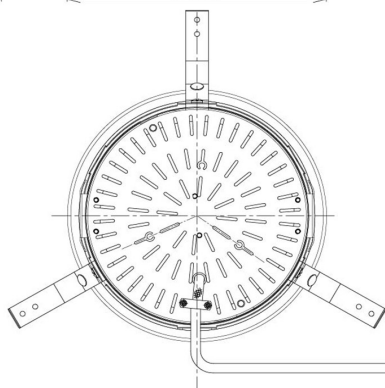

Item no. DD098-6530MB9030D

Series Name:  $\Phi$ 150 Spark (Deep Cone)

Installation	Recessed mount
Type	$\Phi$ 150 Spark (Deep Cone)
Fixture wattage	65.3W
Beam angle	41 deg
Color Temp.	3000K
CRI	Ra>90
Luminous	5687 lm
Body	Die-cast aluminum alloy
Body finish	N/A
Trim finish	Black
Reflector finish	Mirror
IP Rate	IP20
Light source	COB module
Input Voltage	AC220~240V
Dimming Type	Non-Dimmable
Certificate	CE, CCC
Cut Hole	150mm

Height (Weight)	Spot / Medium / Medium flood	Wide flood
65.3W	177 (1.4kg)	
48.5W	177 (1.5kg)	
44.3W	157 (1.2kg)	
33.8W	168 (1.1kg)	157 (1.1kg)
30.3W	168 (1.1kg)	157 (1.1kg)
23.0W	138 (0.9kg)	127 (0.9kg)