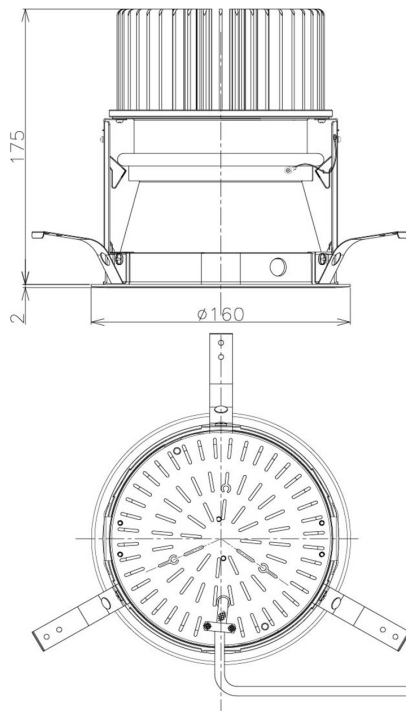

Item no. DD098-6530MB9030D

Series Name:  $\Phi$ 150 Spark (Deep Cone)

Installation	Recessed mount
Type	
Fixture wattage	65.3W
Beam angle	41 deg
Color Temp.	3000K
CRI	Ra>90
Luminous	5687 lm
Body	Die-cast aluminum alloy
Body finish	N/A
Trim finish	Black
Reflector finish	Mirror
IP Rate	IP20
Light source	COB module
Input Voltage	AC220~240V
Dimming Type	Non-Dimmable
Certificate	CE, CCC
Cut Hole	150mm

Height (Weight)	Spot / Medium / Medium flood	Wide flood
65.3W	177 (1.4kg)	
48.5W	177 (1.5kg)	
44.3W	157 (1.2kg)	
33.8W	168 (1.1kg)	157 (1.1kg)
30.3W	168 (1.1kg)	157 (1.1kg)
23.0W	138 (0.9kg)	127 (0.9kg)