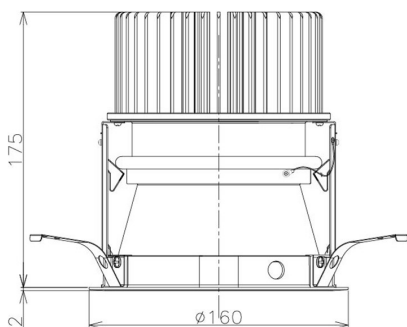

Item no. DD098-6530MB9030D

Series Name:  $\Phi$ 150 Spark (Deep Cone)

Installation	Recessed mount
Type	$\Phi$ 150 Spark (Deep Cone)
Fixture wattage	65.3W
Beam angle	41 deg
Color Temp.	3000K
CRI	Ra>90
Luminous	5687 lm
Body	Die-cast aluminum alloy
Body finish	N/A
Trim finish	Black
Reflector finish	Mirror
IP Rate	IP20
Light source	COB module
Input Voltage	AC220~240V
Dimming Type	Non-Dimmable
Certificate	CE, CCC
Cut Hole	150mm

Height (Weight)	Spot / Medium / Medium flood	Wide flood
65.3W	177 (1.4kg)	
48.5W	177 (1.5kg)	
44.3W	157 (1.2kg)	
33.8W	168 (1.1kg)	157 (1.1kg)
30.3W	168 (1.1kg)	157 (1.1kg)
23.0W	138 (0.9kg)	127 (0.9kg)