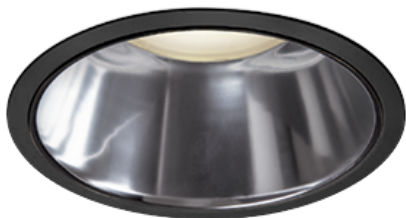

Item no. DD098-6530MB9030D

Series Name:  $\Phi$ 150 Spark (Deep Cone)

Installation	Recessed mount
Type	$\Phi$ 150 Spark (Deep Cone)
Fixture wattage	65.3W
Beam angle	41 deg
Color Temp.	3000K
CRI	Ra>90
Luminous	5687 lm
Body	Die-cast aluminum alloy
Body finish	N/A
Trim finish	Black
Reflector finish	Mirror
IP Rate	IP20
Light source	COB module
Input Voltage	AC220~240V
Dimming Type	Non-Dimmable
Certificate	CE, CCC
Cut Hole	150mm

Height (Weight)	Spot / Medium / Medium flood	Wide flood
65.3W	177 (1.4kg)	
48.5W	177 (1.5kg)	
44.3W	157 (1.2kg)	
33.8W	168 (1.1kg)	157 (1.1kg)
30.3W	168 (1.1kg)	157 (1.1kg)
23.0W	138 (0.9kg)	127 (0.9kg)