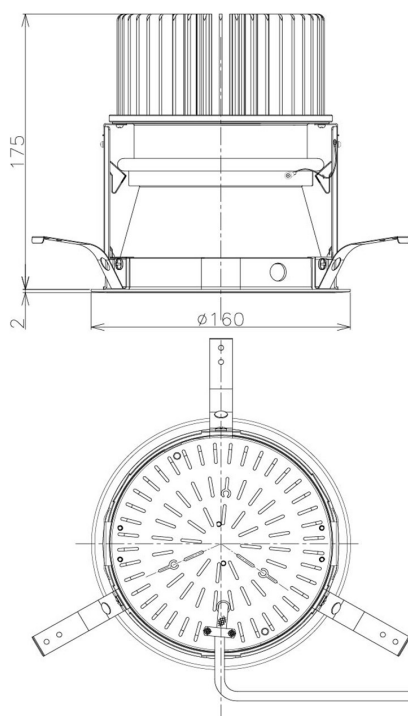

Item no. DD098-6530MB9035D

Series Name: Φ 150 Spark (Deep Cone)

Installation	Recessed mount
Type	Φ 150 Spark (Deep Cone)
Fixture wattage	65.3W
Beam angle	41 deg
Color Temp.	3500K
CRI	Ra>90
Luminous	5801 lm
Body	Die-cast aluminum alloy
Body finish	N/A
Trim finish	Black
Reflector finish	Mirror
IP Rate	IP20
Light source	COB module
Input Voltage	AC220~240V
Dimming Type	Non-Dimmable
Certificate	CE, CCC
Cut Hole	150mm

Height (Weight)	Spot / Medium / Medium flood	Wide flood
65.3W	177 (1.4kg)	
48.5W	177 (1.5kg)	
44.3W	157 (1.2kg)	
33.8W	168 (1.1kg)	157 (1.1kg)
30.3W	168 (1.1kg)	157 (1.1kg)
23.0W	138 (0.9kg)	127 (0.9kg)