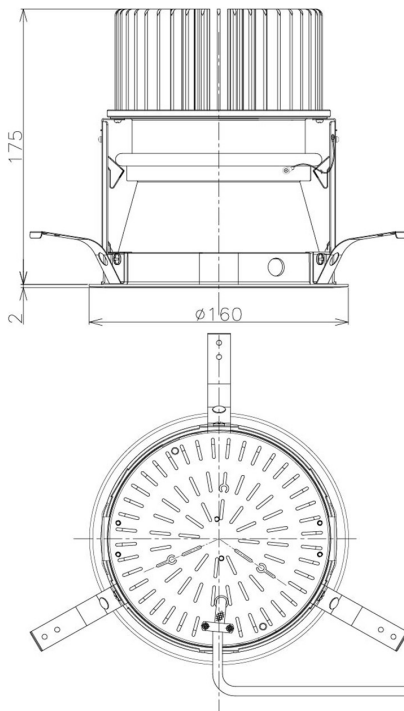

Item no. DD098-6530MB9035D

Series Name: Φ 150 Spark (Deep Cone)

Installation	Recessed mount
Type	
Fixture wattage	65.3W
Beam angle	41 deg
Color Temp.	3500K
CRI	Ra>90
Luminous	5801 lm
Body	Die-cast aluminum alloy
Body finish	N/A
Trim finish	Black
Reflector finish	Mirror
IP Rate	IP20
Light source	COB module
Input Voltage	AC220~240V
Dimming Type	Non-Dimmable
Certificate	CE, CCC
Cut Hole	150mm

Height (Weight)	Spot / Medium / Medium flood	Wide flood
65.3W	177 (1.4kg)	
48.5W	177 (1.5kg)	
44.3W	157 (1.2kg)	
33.8W	168 (1.1kg)	157 (1.1kg)
30.3W	168 (1.1kg)	157 (1.1kg)
23.0W	138 (0.9kg)	127 (0.9kg)