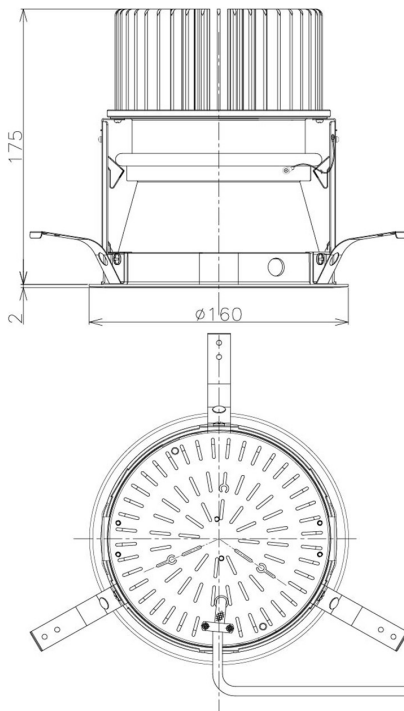

Item no. DD098-6530MB9040D

Series Name:  $\Phi$ 150 Spark (Deep Cone)

Installation	Recessed mount
Type	
Fixture wattage	65.3W
Beam angle	41 deg
Color Temp.	4000K
CRI	Ra>90
Luminous	5858 lm
Body	Die-cast aluminum alloy
Body finish	N/A
Trim finish	Black
Reflector finish	Mirror
IP Rate	IP20
Light source	COB module
Input Voltage	AC220~240V
Dimming Type	Non-Dimmable
Certificate	CE, CCC
Cut Hole	150mm

Height (Weight)	Spot / Medium / Medium flood	Wide flood
65.3W	177 (1.4kg)	
48.5W	177 (1.5kg)	
44.3W	157 (1.2kg)	
33.8W	168 (1.1kg)	157 (1.1kg)
30.3W	168 (1.1kg)	157 (1.1kg)
23.0W	138 (0.9kg)	127 (0.9kg)