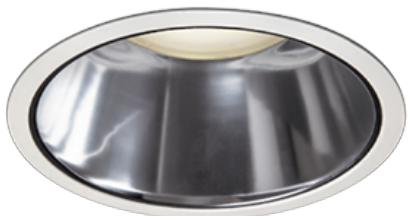

Item no. DD098-6530MW8027D

Series Name: Φ 150 Spark (Deep Cone)

Installation	Recessed mount
Type	Φ 150 Spark (Deep Cone)
Fixture wattage	65.3W
Beam angle	41 deg
Color Temp.	2700K
CRI	Ra>90
Luminous	6388 lm
Body	Die-cast aluminum alloy
Body finish	N/A
Trim finish	White
Reflector finish	Mirror
IP Rate	IP20
Light source	COB module
Input Voltage	AC220~240V
Dimming Type	Non-Dimmable
Certificate	CE, CCC
Cut Hole	150mm

Height (Weight)	Spot / Medium / Medium flood	Wide flood
65.3W	177 (1.4kg)	
48.5W	177 (1.5kg)	
44.3W	157 (1.2kg)	
33.8W	168 (1.1kg)	157 (1.1kg)
30.3W	168 (1.1kg)	157 (1.1kg)
23.0W	138 (0.9kg)	127 (0.9kg)