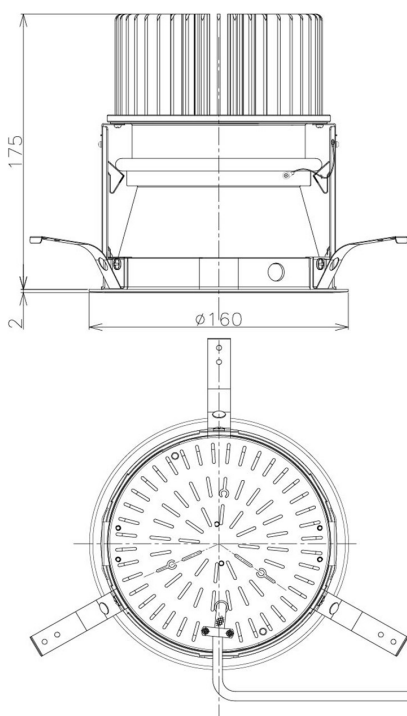

Item no. DD098-6530MW8027D

Series Name: Φ 150 Spark (Deep Cone)

Installation	Recessed mount
Type	Φ 150 Spark (Deep Cone)
Fixture wattage	65.3W
Beam angle	41 deg
Color Temp.	2700K
CRI	Ra>90
Luminous	6388 lm
Body	Die-cast aluminum alloy
Body finish	N/A
Trim finish	White
Reflector finish	Mirror
IP Rate	IP20
Light source	COB module
Input Voltage	AC220~240V
Dimming Type	Non-Dimmable
Certificate	CE, CCC
Cut Hole	150mm

Height (Weight)	Spot / Medium / Medium flood	Wide flood
65.3W	177 (1.4kg)	
48.5W	177 (1.5kg)	
44.3W	157 (1.2kg)	
33.8W	168 (1.1kg)	157 (1.1kg)
30.3W	168 (1.1kg)	157 (1.1kg)
23.0W	138 (0.9kg)	127 (0.9kg)