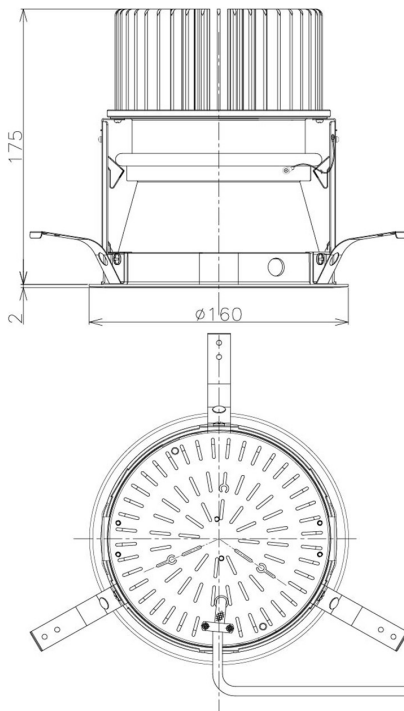

Item no. DD098-6530MW8027D

Series Name:  $\Phi$ 150 Spark (Deep Cone)

Installation	Recessed mount
Type	
Fixture wattage	65.3W
Beam angle	41 deg
Color Temp.	2700K
CRI	Ra>90
Luminous	6388 lm
Body	Die-cast aluminum alloy
Body finish	N/A
Trim finish	White
Reflector finish	Mirror
IP Rate	IP20
Light source	COB module
Input Voltage	AC220~240V
Dimming Type	Non-Dimmable
Certificate	CE, CCC
Cut Hole	150mm

Height (Weight)	Spot / Medium / Medium flood	Wide flood
65.3W	177 (1.4kg)	
48.5W	177 (1.5kg)	
44.3W	157 (1.2kg)	
33.8W	168 (1.1kg)	157 (1.1kg)
30.3W	168 (1.1kg)	157 (1.1kg)
23.0W	138 (0.9kg)	127 (0.9kg)