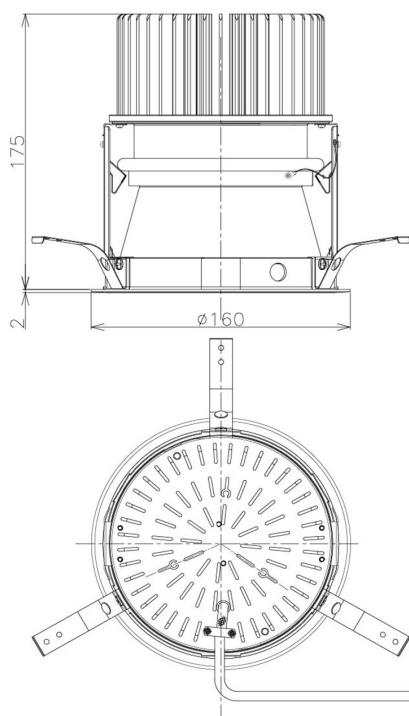

Item no. DD098-6530MW8030D

Series Name: Φ 150 Spark (Deep Cone)

Installation	Recessed mount
Type	Φ 150 Spark (Deep Cone)
Fixture wattage	65.3W
Beam angle	41 deg
Color Temp.	3000K
CRI	Ra>90
Luminous	6654 lm
Body	Die-cast aluminum alloy
Body finish	N/A
Trim finish	White
Reflector finish	Mirror
IP Rate	IP20
Light source	COB module
Input Voltage	AC220~240V
Dimming Type	Non-Dimmable
Certificate	CE, CCC
Cut Hole	150mm

Height (Weight)	Spot / Medium / Medium flood	Wide flood
65.3W	177 (1.4kg)	
48.5W	177 (1.5kg)	
44.3W	157 (1.2kg)	
33.8W	168 (1.1kg)	157 (1.1kg)
30.3W	168 (1.1kg)	157 (1.1kg)
23.0W	138 (0.9kg)	127 (0.9kg)