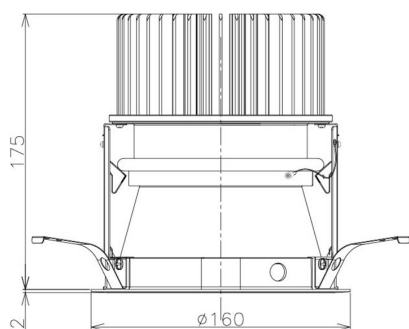

Item no. DD098-6530MW8035D

Series Name: Φ 150 Spark (Deep Cone)

Installation	Recessed mount
Type	
Fixture wattage	65.3W
Beam angle	41 deg
Color Temp.	3500K
CRI	Ra>90
Luminous	6787 lm
Body	Die-cast aluminum alloy
Body finish	N/A
Trim finish	White
Reflector finish	Mirror
IP Rate	IP20
Light source	COB module
Input Voltage	AC220~240V
Dimming Type	Non-Dimmable
Certificate	CE, CCC
Cut Hole	150mm

Height (Weight)	Spot / Medium / Medium flood	Wide flood
65.3W	177 (1.4kg)	
48.5W	177 (1.5kg)	
44.3W	157 (1.2kg)	
33.8W	168 (1.1kg)	157 (1.1kg)
30.3W	168 (1.1kg)	157 (1.1kg)
23.0W	138 (0.9kg)	127 (0.9kg)