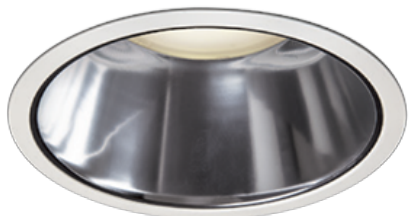

Item no. DD098-6530MW8035D

Series Name: Φ 150 Spark (Deep Cone)

Installation	Recessed mount
Type	
Fixture wattage	65.3W
Beam angle	41 deg
Color Temp.	3500K
CRI	Ra>90
Luminous	6787 lm
Body	Die-cast aluminum alloy
Body finish	N/A
Trim finish	White
Reflector finish	Mirror
IP Rate	IP20
Light source	COB module
Input Voltage	AC220~240V
Dimming Type	Non-Dimmable
Certificate	CE, CCC
Cut Hole	150mm

Height (Weight)	Spot / Medium / Medium flood	Wide flood
65.3W	177 (1.4kg)	
48.5W	177 (1.5kg)	
44.3W	157 (1.2kg)	
33.8W	168 (1.1kg)	157 (1.1kg)
30.3W	168 (1.1kg)	157 (1.1kg)
23.0W	138 (0.9kg)	127 (0.9kg)