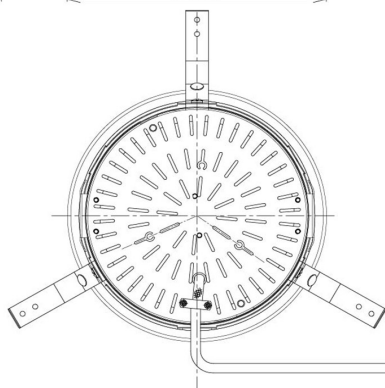

Item no. DD098-6530MW8035D

Series Name: Φ 150 Spark (Deep Cone)

Installation	Recessed mount
Type	
Fixture wattage	65.3W
Beam angle	41 deg
Color Temp.	3500K
CRI	Ra>90
Luminous	6787 lm
Body	Die-cast aluminum alloy
Body finish	N/A
Trim finish	White
Reflector finish	Mirror
IP Rate	IP20
Light source	COB module
Input Voltage	AC220~240V
Dimming Type	Non-Dimmable
Certificate	CE, CCC
Cut Hole	150mm

Height (Weight)	Spot / Medium / Medium flood	Wide flood
65.3W	177 (1.4kg)	
48.5W	177 (1.5kg)	
44.3W	157 (1.2kg)	
33.8W	168 (1.1kg)	157 (1.1kg)
30.3W	168 (1.1kg)	157 (1.1kg)
23.0W	138 (0.9kg)	127 (0.9kg)