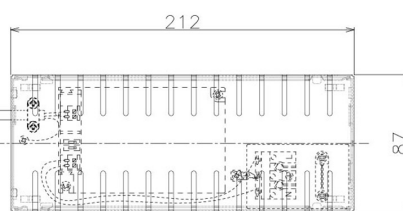

Item no. DD098-6530MW8035D

Series Name: Φ 150 Spark (Deep Cone)

Installation	Recessed mount
Type	
Fixture wattage	65.3W
Beam angle	41 deg
Color Temp.	3500K
CRI	Ra>90
Luminous	6787 lm
Body	Die-cast aluminum alloy
Body finish	N/A
Trim finish	White
Reflector finish	Mirror
IP Rate	IP20
Light source	COB module
Input Voltage	AC220~240V
Dimming Type	Non-Dimmable
Certificate	CE, CCC
Cut Hole	150mm

Height (Weight)	Spot / Medium / Medium flood	Wide flood
65.3W	177 (1.4kg)	
48.5W	177 (1.5kg)	
44.3W	157 (1.2kg)	
33.8W	168 (1.1kg)	157 (1.1kg)
30.3W	168 (1.1kg)	157 (1.1kg)
23.0W	138 (0.9kg)	127 (0.9kg)