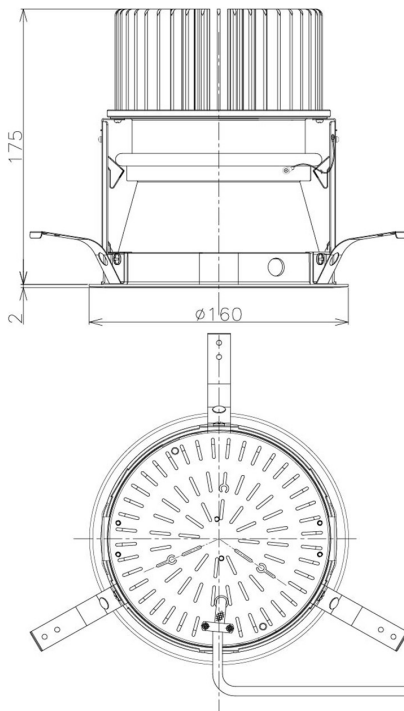

Item no. DD098-6530MW8040D

Series Name: Φ 150 Spark (Deep Cone)

Installation	Recessed mount
Type	
Fixture wattage	65.3W
Beam angle	41 deg
Color Temp.	4000K
CRI	Ra>90
Luminous	6854 lm
Body	Die-cast aluminum alloy
Body finish	N/A
Trim finish	White
Reflector finish	Mirror
IP Rate	IP20
Light source	COB module
Input Voltage	AC220~240V
Dimming Type	Non-Dimmable
Certificate	CE, CCC
Cut Hole	150mm

Height (Weight)	Spot / Medium / Medium flood	Wide flood
65.3W	177 (1.4kg)	
48.5W	177 (1.5kg)	
44.3W	157 (1.2kg)	
33.8W	168 (1.1kg)	157 (1.1kg)
30.3W	168 (1.1kg)	157 (1.1kg)
23.0W	138 (0.9kg)	127 (0.9kg)