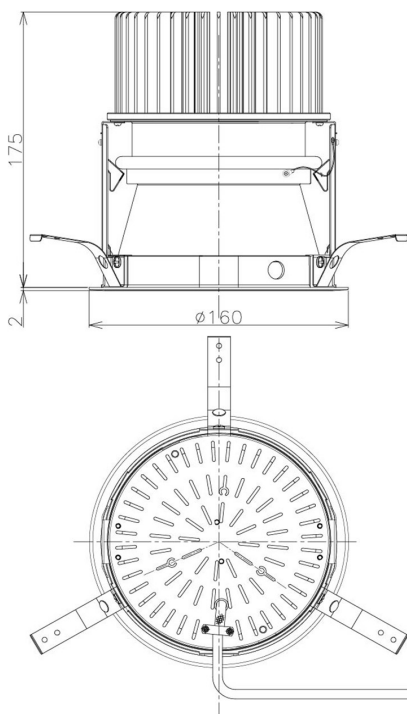

Item no. DD098-6530MW8040D

Series Name: Φ 150 Spark (Deep Cone)

Installation	Recessed mount
Type	Φ 150 Spark (Deep Cone)
Fixture wattage	65.3W
Beam angle	41 deg
Color Temp.	4000K
CRI	Ra>90
Luminous	6854 lm
Body	Die-cast aluminum alloy
Body finish	N/A
Trim finish	White
Reflector finish	Mirror
IP Rate	IP20
Light source	COB module
Input Voltage	AC220~240V
Dimming Type	Non-Dimmable
Certificate	CE, CCC
Cut Hole	150mm

Height (Weight)	Spot / Medium / Medium flood	Wide flood
65.3W	177 (1.4kg)	
48.5W	177 (1.5kg)	
44.3W	157 (1.2kg)	
33.8W	168 (1.1kg)	157 (1.1kg)
30.3W	168 (1.1kg)	157 (1.1kg)
23.0W	138 (0.9kg)	127 (0.9kg)