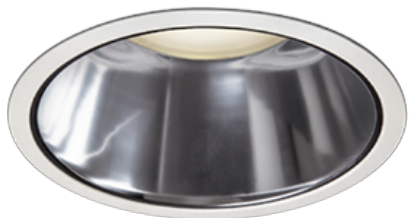

Item no. DD098-6530MW8040D

Series Name: Φ 150 Spark (Deep Cone)

Installation	Recessed mount
Type	Φ 150 Spark (Deep Cone)
Fixture wattage	65.3W
Beam angle	41 deg
Color Temp.	4000K
CRI	Ra>90
Luminous	6854 lm
Body	Die-cast aluminum alloy
Body finish	N/A
Trim finish	White
Reflector finish	Mirror
IP Rate	IP20
Light source	COB module
Input Voltage	AC220~240V
Dimming Type	Non-Dimmable
Certificate	CE, CCC
Cut Hole	150mm

Height (Weight)	Spot / Medium / Medium flood	Wide flood
65.3W	177 (1.4kg)	
48.5W	177 (1.5kg)	
44.3W	157 (1.2kg)	
33.8W	168 (1.1kg)	157 (1.1kg)
30.3W	168 (1.1kg)	157 (1.1kg)
23.0W	138 (0.9kg)	127 (0.9kg)