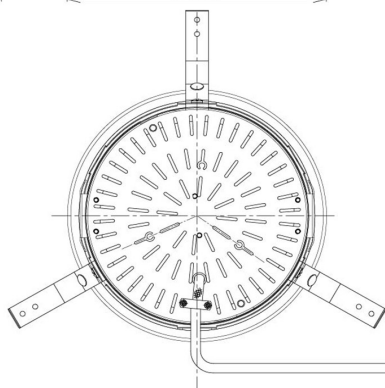

Item no. DD098-6530MW8527D

Series Name: Φ 150 Spark (Deep Cone)

Installation	Recessed mount
Type	
Fixture wattage	65.3W
Beam angle	41 deg
Color Temp.	2700K
CRI	Ra>85
Luminous	6005 lm
Body	Die-cast aluminum alloy
Body finish	N/A
Trim finish	White
Reflector finish	Mirror
IP Rate	IP20
Light source	COB module
Input Voltage	AC220~240V
Dimming Type	Non-Dimmable
Certificate	CE, CCC
Cut Hole	150mm

Height (Weight)	Spot / Medium / Medium flood	Wide flood
65.3W	177 (1.4kg)	
48.5W	177 (1.5kg)	
44.3W	157 (1.2kg)	
33.8W	168 (1.1kg)	157 (1.1kg)
30.3W	168 (1.1kg)	157 (1.1kg)
23.0W	138 (0.9kg)	127 (0.9kg)