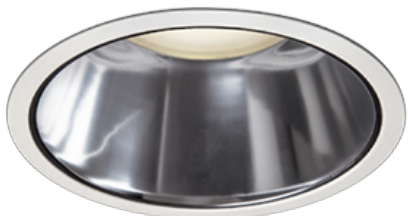

Item no. DD098-6530MW8527D

Series Name: Φ 150 Spark (Deep Cone)

Installation	Recessed mount
Type	
Fixture wattage	65.3W
Beam angle	41 deg
Color Temp.	2700K
CRI	Ra>85
Luminous	6005 lm
Body	Die-cast aluminum alloy
Body finish	N/A
Trim finish	White
Reflector finish	Mirror
IP Rate	IP20
Light source	COB module
Input Voltage	AC220~240V
Dimming Type	Non-Dimmable
Certificate	CE, CCC
Cut Hole	150mm

Height (Weight)	Spot / Medium / Medium flood	Wide flood
65.3W	177 (1.4kg)	
48.5W	177 (1.5kg)	
44.3W	157 (1.2kg)	
33.8W	168 (1.1kg)	157 (1.1kg)
30.3W	168 (1.1kg)	157 (1.1kg)
23.0W	138 (0.9kg)	127 (0.9kg)