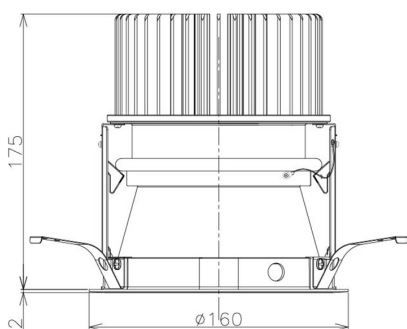

Item no. DD098-6530MW8527D

Series Name: Φ 150 Spark (Deep Cone)

Installation	Recessed mount
Type	
Fixture wattage	65.3W
Beam angle	41 deg
Color Temp.	2700K
CRI	Ra>85
Luminous	6005 lm
Body	Die-cast aluminum alloy
Body finish	N/A
Trim finish	White
Reflector finish	Mirror
IP Rate	IP20
Light source	COB module
Input Voltage	AC220~240V
Dimming Type	Non-Dimmable
Certificate	CE, CCC
Cut Hole	150mm

Height (Weight)	Spot / Medium / Medium flood	Wide flood
65.3W	177 (1.4kg)	
48.5W	177 (1.5kg)	
44.3W	157 (1.2kg)	
33.8W	168 (1.1kg)	157 (1.1kg)
30.3W	168 (1.1kg)	157 (1.1kg)
23.0W	138 (0.9kg)	127 (0.9kg)