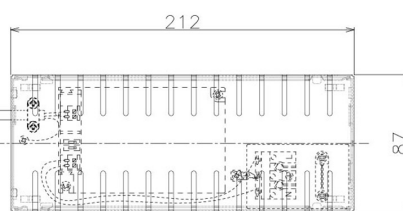

Item no. DD098-6530MW8527D

Series Name: Φ 150 Spark (Deep Cone)

Installation	Recessed mount
Type	
Fixture wattage	65.3W
Beam angle	41 deg
Color Temp.	2700K
CRI	Ra>85
Luminous	6005 lm
Body	Die-cast aluminum alloy
Body finish	N/A
Trim finish	White
Reflector finish	Mirror
IP Rate	IP20
Light source	COB module
Input Voltage	AC220~240V
Dimming Type	Non-Dimmable
Certificate	CE, CCC
Cut Hole	150mm

Height (Weight)	Spot / Medium / Medium flood	Wide flood
65.3W	177 (1.4kg)	
48.5W	177 (1.5kg)	
44.3W	157 (1.2kg)	
33.8W	168 (1.1kg)	157 (1.1kg)
30.3W	168 (1.1kg)	157 (1.1kg)
23.0W	138 (0.9kg)	127 (0.9kg)