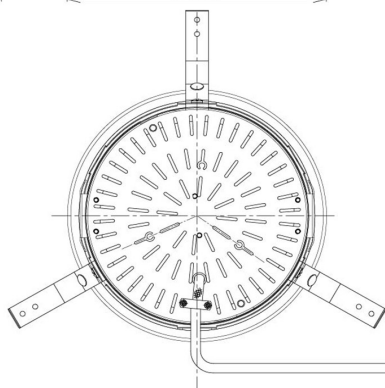

Item no. DD098-6530MW8530D

Series Name:  $\Phi$ 150 Spark (Deep Cone)

Installation	Recessed mount
Type	
Fixture wattage	65.3W
Beam angle	41 deg
Color Temp.	3000K
CRI	Ra>85
Luminous	6255 lm
Body	Die-cast aluminum alloy
Body finish	N/A
Trim finish	White
Reflector finish	Mirror
IP Rate	IP20
Light source	COB module
Input Voltage	AC220~240V
Dimming Type	Non-Dimmable
Certificate	CE, CCC
Cut Hole	150mm

Height (Weight)	Spot / Medium / Medium flood	Wide flood
65.3W	177 (1.4kg)	
48.5W	177 (1.5kg)	
44.3W	157 (1.2kg)	
33.8W	168 (1.1kg)	157 (1.1kg)
30.3W	168 (1.1kg)	157 (1.1kg)
23.0W	138 (0.9kg)	127 (0.9kg)