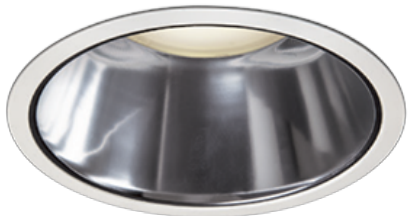

Item no. DD098-6530MW8530D

Series Name:  $\Phi$ 150 Spark (Deep Cone)

Installation	Recessed mount
Type	
Fixture wattage	65.3W
Beam angle	41 deg
Color Temp.	3000K
CRI	Ra>85
Luminous	6255 lm
Body	Die-cast aluminum alloy
Body finish	N/A
Trim finish	White
Reflector finish	Mirror
IP Rate	IP20
Light source	COB module
Input Voltage	AC220~240V
Dimming Type	Non-Dimmable
Certificate	CE, CCC
Cut Hole	150mm

Height (Weight)	Spot / Medium / Medium flood	Wide flood
65.3W	177 (1.4kg)	
48.5W	177 (1.5kg)	
44.3W	157 (1.2kg)	
33.8W	168 (1.1kg)	157 (1.1kg)
30.3W	168 (1.1kg)	157 (1.1kg)
23.0W	138 (0.9kg)	127 (0.9kg)