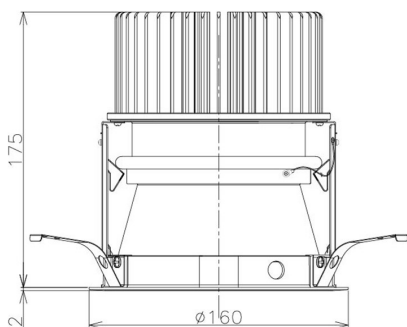

Item no. DD098-6530MW8530D

Series Name:  $\Phi$ 150 Spark (Deep Cone)

Installation	Recessed mount
Type	
Fixture wattage	65.3W
Beam angle	41 deg
Color Temp.	3000K
CRI	Ra>85
Luminous	6255 lm
Body	Die-cast aluminum alloy
Body finish	N/A
Trim finish	White
Reflector finish	Mirror
IP Rate	IP20
Light source	COB module
Input Voltage	AC220~240V
Dimming Type	Non-Dimmable
Certificate	CE, CCC
Cut Hole	150mm

Height (Weight)	Spot / Medium / Medium flood	Wide flood
65.3W	177 (1.4kg)	
48.5W	177 (1.5kg)	
44.3W	157 (1.2kg)	
33.8W	168 (1.1kg)	157 (1.1kg)
30.3W	168 (1.1kg)	157 (1.1kg)
23.0W	138 (0.9kg)	127 (0.9kg)