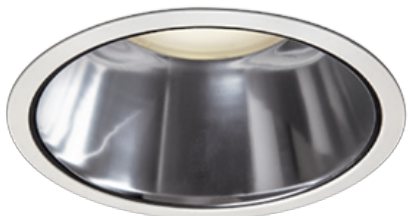

Item no. DD098-6530MW8530D

Series Name: Φ 150 Spark (Deep Cone)

Installation	Recessed mount
Type	Φ 150 Spark (Deep Cone)
Fixture wattage	65.3W
Beam angle	41 deg
Color Temp.	3000K
CRI	Ra>85
Luminous	6255 lm
Body	Die-cast aluminum alloy
Body finish	N/A
Trim finish	White
Reflector finish	Mirror
IP Rate	IP20
Light source	COB module
Input Voltage	AC220~240V
Dimming Type	Non-Dimmable
Certificate	CE, CCC
Cut Hole	150mm

Height (Weight)	Spot / Medium / Medium flood	Wide flood
65.3W	177 (1.4kg)	
48.5W	177 (1.5kg)	
44.3W	157 (1.2kg)	
33.8W	168 (1.1kg)	157 (1.1kg)
30.3W	168 (1.1kg)	157 (1.1kg)
23.0W	138 (0.9kg)	127 (0.9kg)