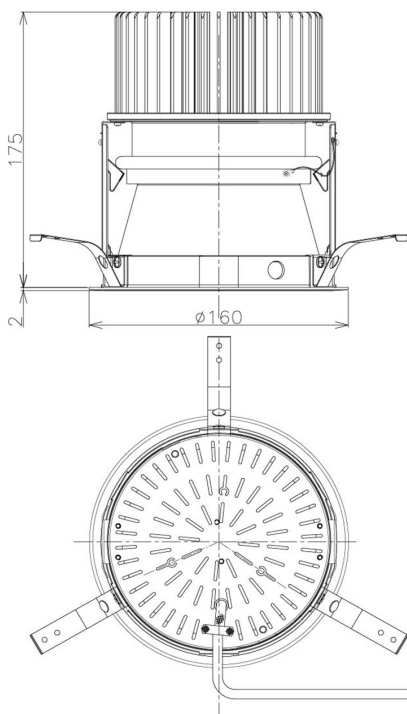

Item no. DD098-6530MW8530D

Series Name: Φ 150 Spark (Deep Cone)

Installation	Recessed mount
Type	Φ 150 Spark (Deep Cone)
Fixture wattage	65.3W
Beam angle	41 deg
Color Temp.	3000K
CRI	Ra>85
Luminous	6255 lm
Body	Die-cast aluminum alloy
Body finish	N/A
Trim finish	White
Reflector finish	Mirror
IP Rate	IP20
Light source	COB module
Input Voltage	AC220~240V
Dimming Type	Non-Dimmable
Certificate	CE, CCC
Cut Hole	150mm

Height (Weight)	Spot / Medium / Medium flood	Wide flood
65.3W	177 (1.4kg)	
48.5W	177 (1.5kg)	
44.3W	157 (1.2kg)	
33.8W	168 (1.1kg)	157 (1.1kg)
30.3W	168 (1.1kg)	157 (1.1kg)
23.0W	138 (0.9kg)	127 (0.9kg)