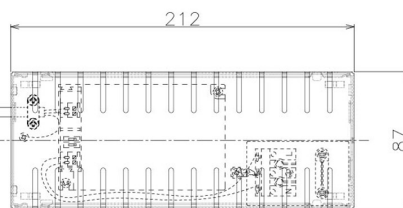

Item no. DD098-6530MW8530D

Series Name:  $\Phi$ 150 Spark (Deep Cone)

Installation	Recessed mount
Type	
Fixture wattage	65.3W
Beam angle	41 deg
Color Temp.	3000K
CRI	Ra>85
Luminous	6255 lm
Body	Die-cast aluminum alloy
Body finish	N/A
Trim finish	White
Reflector finish	Mirror
IP Rate	IP20
Light source	COB module
Input Voltage	AC220~240V
Dimming Type	Non-Dimmable
Certificate	CE, CCC
Cut Hole	150mm

Height (Weight)	Spot / Medium / Medium flood	Wide flood
65.3W	177 (1.4kg)	
48.5W	177 (1.5kg)	
44.3W	157 (1.2kg)	
33.8W	168 (1.1kg)	157 (1.1kg)
30.3W	168 (1.1kg)	157 (1.1kg)
23.0W	138 (0.9kg)	127 (0.9kg)