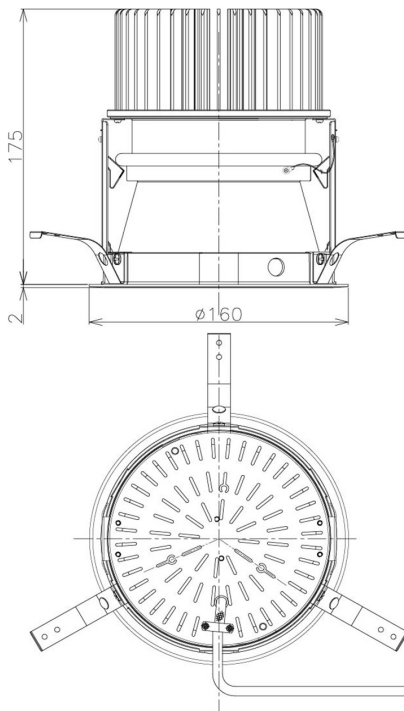

Item no. DD098-6530MW8535D

Series Name: Φ 150 Spark (Deep Cone)

Installation	Recessed mount
Type	
Fixture wattage	65.3W
Beam angle	41 deg
Color Temp.	3500K
CRI	Ra>85
Luminous	6380 lm
Body	Die-cast aluminum alloy
Body finish	N/A
Trim finish	White
Reflector finish	Mirror
IP Rate	IP20
Light source	COB module
Input Voltage	AC220~240V
Dimming Type	Non-Dimmable
Certificate	CE, CCC
Cut Hole	150mm

Height (Weight)	Spot / Medium / Medium flood	Wide flood
65.3W	177 (1.4kg)	
48.5W	177 (1.5kg)	
44.3W	157 (1.2kg)	
33.8W	168 (1.1kg)	157 (1.1kg)
30.3W	168 (1.1kg)	157 (1.1kg)
23.0W	138 (0.9kg)	127 (0.9kg)