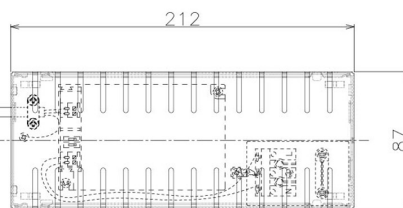

Item no. DD098-6530MW8540D

Series Name: Φ 150 Spark (Deep Cone)

Installation	Recessed mount
Type	Φ 150 Spark (Deep Cone)
Fixture wattage	65.3W
Beam angle	41 deg
Color Temp.	4000K
CRI	Ra>85
Luminous	6443 lm
Body	Die-cast aluminum alloy
Body finish	N/A
Trim finish	White
Reflector finish	Mirror
IP Rate	IP20
Light source	COB module
Input Voltage	AC220~240V
Dimming Type	Non-Dimmable
Certificate	CE, CCC
Cut Hole	150mm

Height (Weight)	Spot / Medium / Medium flood	Wide flood
65.3W	177 (1.4kg)	
48.5W	177 (1.5kg)	
44.3W	157 (1.2kg)	
33.8W	168 (1.1kg)	157 (1.1kg)
30.3W	168 (1.1kg)	157 (1.1kg)
23.0W	138 (0.9kg)	127 (0.9kg)