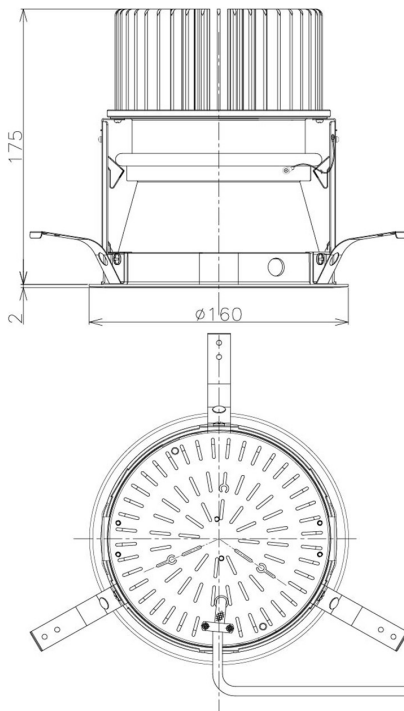

Item no. DD098-6530MW8540D

Series Name:  $\Phi$ 150 Spark (Deep Cone)

Installation	Recessed mount
Type	
Fixture wattage	65.3W
Beam angle	41 deg
Color Temp.	4000K
CRI	Ra>85
Luminous	6443 lm
Body	Die-cast aluminum alloy
Body finish	N/A
Trim finish	White
Reflector finish	Mirror
IP Rate	IP20
Light source	COB module
Input Voltage	AC220~240V
Dimming Type	Non-Dimmable
Certificate	CE, CCC
Cut Hole	150mm

Height (Weight)	Spot / Medium / Medium flood	Wide flood
65.3W	177 (1.4kg)	
48.5W	177 (1.5kg)	
44.3W	157 (1.2kg)	
33.8W	168 (1.1kg)	157 (1.1kg)
30.3W	168 (1.1kg)	157 (1.1kg)
23.0W	138 (0.9kg)	127 (0.9kg)