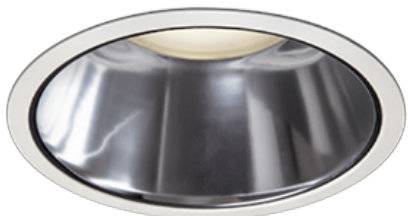

Item no. DD098-6530MW8540D

Series Name: Φ 150 Spark (Deep Cone)

Installation	Recessed mount
Type	Φ 150 Spark (Deep Cone)
Fixture wattage	65.3W
Beam angle	41 deg
Color Temp.	4000K
CRI	Ra>85
Luminous	6443 lm
Body	Die-cast aluminum alloy
Body finish	N/A
Trim finish	White
Reflector finish	Mirror
IP Rate	IP20
Light source	COB module
Input Voltage	AC220~240V
Dimming Type	Non-Dimmable
Certificate	CE, CCC
Cut Hole	150mm

Height (Weight)	Spot / Medium / Medium flood	Wide flood
65.3W	177 (1.4kg)	
48.5W	177 (1.5kg)	
44.3W	157 (1.2kg)	
33.8W	168 (1.1kg)	157 (1.1kg)
30.3W	168 (1.1kg)	157 (1.1kg)
23.0W	138 (0.9kg)	127 (0.9kg)