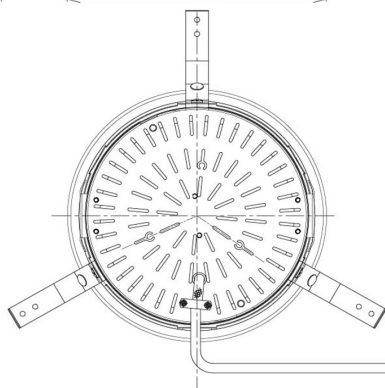

Item no. DD098-6530MW8540D

Series Name: Φ 150 Spark (Deep Cone)

Installation	Recessed mount
Type	Φ 150 Spark (Deep Cone)
Fixture wattage	65.3W
Beam angle	41 deg
Color Temp.	4000K
CRI	Ra>85
Luminous	6443 lm
Body	Die-cast aluminum alloy
Body finish	N/A
Trim finish	White
Reflector finish	Mirror
IP Rate	IP20
Light source	COB module
Input Voltage	AC220~240V
Dimming Type	Non-Dimmable
Certificate	CE, CCC
Cut Hole	150mm

Height (Weight)	Spot / Medium / Medium flood	Wide flood
65.3W	177 (1.4kg)	
48.5W	177 (1.5kg)	
44.3W	157 (1.2kg)	
33.8W	168 (1.1kg)	157 (1.1kg)
30.3W	168 (1.1kg)	157 (1.1kg)
23.0W	138 (0.9kg)	127 (0.9kg)