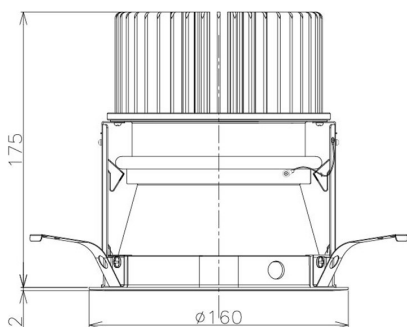

Item no. DD098-6530MW8540D

Series Name: Φ 150 Spark (Deep Cone)

Installation	Recessed mount
Type	Φ 150 Spark (Deep Cone)
Fixture wattage	65.3W
Beam angle	41 deg
Color Temp.	4000K
CRI	Ra>85
Luminous	6443 lm
Body	Die-cast aluminum alloy
Body finish	N/A
Trim finish	White
Reflector finish	Mirror
IP Rate	IP20
Light source	COB module
Input Voltage	AC220~240V
Dimming Type	Non-Dimmable
Certificate	CE, CCC
Cut Hole	150mm

Height (Weight)	Spot / Medium / Medium flood	Wide flood
65.3W	177 (1.4kg)	
48.5W	177 (1.5kg)	
44.3W	157 (1.2kg)	
33.8W	168 (1.1kg)	157 (1.1kg)
30.3W	168 (1.1kg)	157 (1.1kg)
23.0W	138 (0.9kg)	127 (0.9kg)