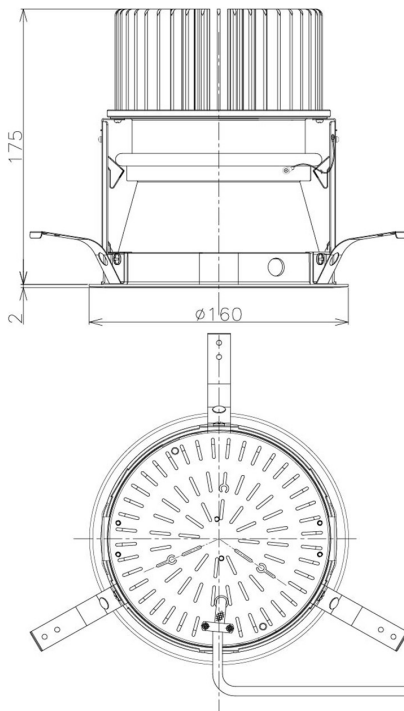

Item no. DD098-6530MW9027D

Series Name:  $\Phi$ 150 Spark (Deep Cone)

Installation	Recessed mount
Type	
Fixture wattage	65.3W
Beam angle	41 deg
Color Temp.	2700K
CRI	Ra>90
Luminous	5460 lm
Body	Die-cast aluminum alloy
Body finish	N/A
Trim finish	White
Reflector finish	Mirror
IP Rate	IP20
Light source	COB module
Input Voltage	AC220~240V
Dimming Type	Non-Dimmable
Certificate	CE, CCC
Cut Hole	150mm

Height (Weight)	Spot / Medium / Medium flood	Wide flood
65.3W	177 (1.4kg)	
48.5W	177 (1.5kg)	
44.3W	157 (1.2kg)	
33.8W	168 (1.1kg)	157 (1.1kg)
30.3W	168 (1.1kg)	157 (1.1kg)
23.0W	138 (0.9kg)	127 (0.9kg)