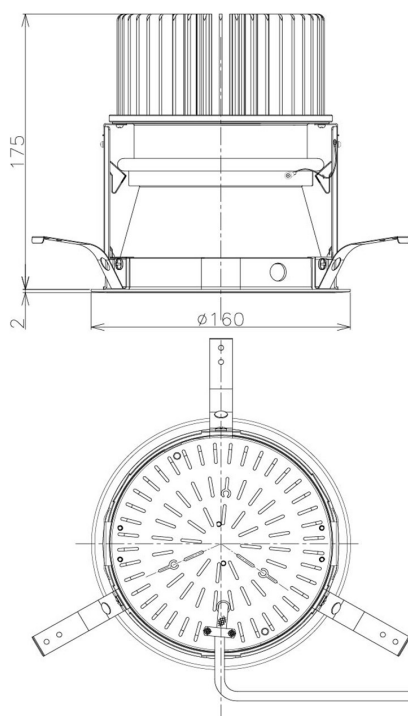

Item no. DD098-6530MW9027D

Series Name: Φ 150 Spark (Deep Cone)

Installation	Recessed mount
Type	Φ 150 Spark (Deep Cone)
Fixture wattage	65.3W
Beam angle	41 deg
Color Temp.	2700K
CRI	Ra>90
Luminous	5460 lm
Body	Die-cast aluminum alloy
Body finish	N/A
Trim finish	White
Reflector finish	Mirror
IP Rate	IP20
Light source	COB module
Input Voltage	AC220~240V
Dimming Type	Non-Dimmable
Certificate	CE, CCC
Cut Hole	150mm

Height (Weight)	Spot / Medium / Medium flood	Wide flood
65.3W	177 (1.4kg)	
48.5W	177 (1.5kg)	
44.3W	157 (1.2kg)	
33.8W	168 (1.1kg)	157 (1.1kg)
30.3W	168 (1.1kg)	157 (1.1kg)
23.0W	138 (0.9kg)	127 (0.9kg)