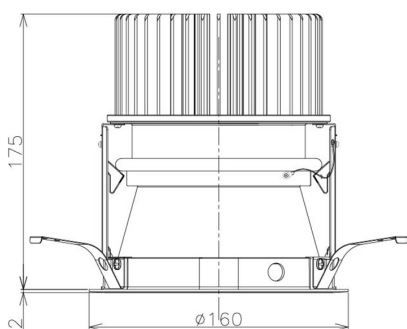

Item no. DD098-6530MW9030D

Series Name: Φ 150 Spark (Deep Cone)

Installation	Recessed mount
Type	
Fixture wattage	65.3W
Beam angle	41 deg
Color Temp.	3000K
CRI	Ra>90
Luminous	5687 lm
Body	Die-cast aluminum alloy
Body finish	N/A
Trim finish	White
Reflector finish	Mirror
IP Rate	IP20
Light source	COB module
Input Voltage	AC220~240V
Dimming Type	Non-Dimmable
Certificate	CE, CCC
Cut Hole	150mm

Height (Weight)	Spot / Medium / Medium flood	Wide flood
65.3W	177 (1.4kg)	
48.5W	177 (1.5kg)	
44.3W	157 (1.2kg)	
33.8W	168 (1.1kg)	157 (1.1kg)
30.3W	168 (1.1kg)	157 (1.1kg)
23.0W	138 (0.9kg)	127 (0.9kg)