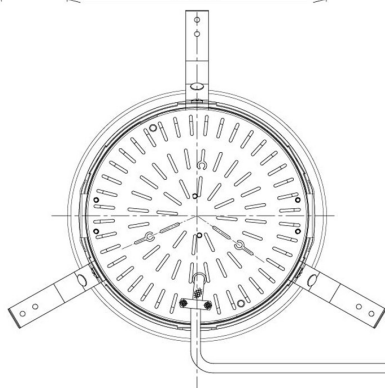

Item no. DD098-6530MW9030D

Series Name:  $\Phi$ 150 Spark (Deep Cone)

Installation	Recessed mount
Type	$\Phi$ 150 Spark (Deep Cone)
Fixture wattage	65.3W
Beam angle	41 deg
Color Temp.	3000K
CRI	Ra>90
Luminous	5687 lm
Body	Die-cast aluminum alloy
Body finish	N/A
Trim finish	White
Reflector finish	Mirror
IP Rate	IP20
Light source	COB module
Input Voltage	AC220~240V
Dimming Type	Non-Dimmable
Certificate	CE, CCC
Cut Hole	150mm

Height (Weight)	Spot / Medium / Medium flood	Wide flood
65.3W	177 (1.4kg)	
48.5W	177 (1.5kg)	
44.3W	157 (1.2kg)	
33.8W	168 (1.1kg)	157 (1.1kg)
30.3W	168 (1.1kg)	157 (1.1kg)
23.0W	138 (0.9kg)	127 (0.9kg)