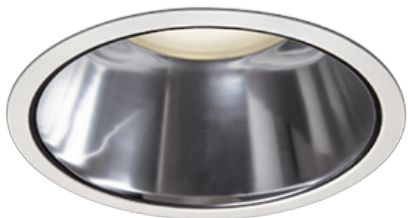

Item no. DD098-6530MW9030D

Series Name:  $\Phi$ 150 Spark (Deep Cone)

Installation	Recessed mount
Type	$\Phi$ 150 Spark (Deep Cone)
Fixture wattage	65.3W
Beam angle	41 deg
Color Temp.	3000K
CRI	Ra>90
Luminous	5687 lm
Body	Die-cast aluminum alloy
Body finish	N/A
Trim finish	White
Reflector finish	Mirror
IP Rate	IP20
Light source	COB module
Input Voltage	AC220~240V
Dimming Type	Non-Dimmable
Certificate	CE, CCC
Cut Hole	150mm

Height (Weight)	Spot / Medium / Medium flood	Wide flood
65.3W	177 (1.4kg)	
48.5W	177 (1.5kg)	
44.3W	157 (1.2kg)	
33.8W	168 (1.1kg)	157 (1.1kg)
30.3W	168 (1.1kg)	157 (1.1kg)
23.0W	138 (0.9kg)	127 (0.9kg)