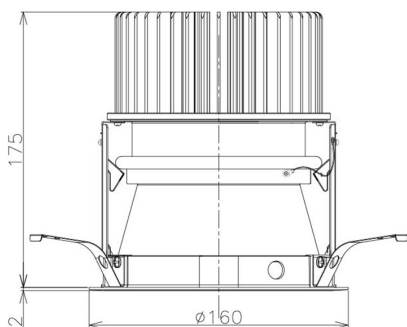

Item no. DD098-6530MW9030D

Series Name:  $\Phi$ 150 Spark (Deep Cone)

Installation	Recessed mount
Type	$\Phi$ 150 Spark (Deep Cone)
Fixture wattage	65.3W
Beam angle	41 deg
Color Temp.	3000K
CRI	Ra>90
Luminous	5687 lm
Body	Die-cast aluminum alloy
Body finish	N/A
Trim finish	White
Reflector finish	Mirror
IP Rate	IP20
Light source	COB module
Input Voltage	AC220~240V
Dimming Type	Non-Dimmable
Certificate	CE, CCC
Cut Hole	150mm

Height (Weight)	Spot / Medium / Medium flood	Wide flood
65.3W	177 (1.4kg)	
48.5W	177 (1.5kg)	
44.3W	157 (1.2kg)	
33.8W	168 (1.1kg)	157 (1.1kg)
30.3W	168 (1.1kg)	157 (1.1kg)
23.0W	138 (0.9kg)	127 (0.9kg)