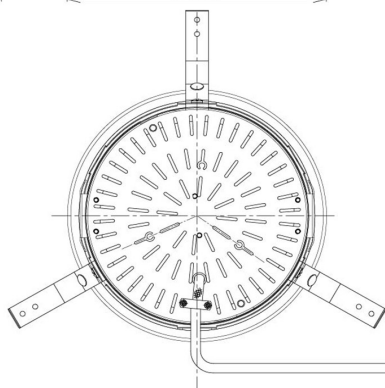

Item no. DD098-6530MW9030D

Series Name: Φ 150 Spark (Deep Cone)

Installation	Recessed mount
Type	
Fixture wattage	65.3W
Beam angle	41 deg
Color Temp.	3000K
CRI	Ra>90
Luminous	5687 lm
Body	Die-cast aluminum alloy
Body finish	N/A
Trim finish	White
Reflector finish	Mirror
IP Rate	IP20
Light source	COB module
Input Voltage	AC220~240V
Dimming Type	Non-Dimmable
Certificate	CE, CCC
Cut Hole	150mm

Height (Weight)	Spot / Medium / Medium flood	Wide flood
65.3W	177 (1.4kg)	
48.5W	177 (1.5kg)	
44.3W	157 (1.2kg)	
33.8W	168 (1.1kg)	157 (1.1kg)
30.3W	168 (1.1kg)	157 (1.1kg)
23.0W	138 (0.9kg)	127 (0.9kg)