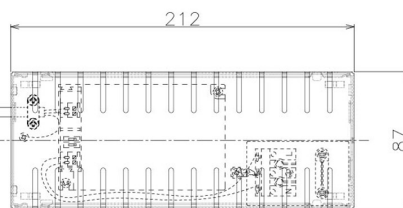

Item no. DD098-6530MW9030D

Series Name: Φ 150 Spark (Deep Cone)

Installation	Recessed mount
Type	
Fixture wattage	65.3W
Beam angle	41 deg
Color Temp.	3000K
CRI	Ra>90
Luminous	5687 lm
Body	Die-cast aluminum alloy
Body finish	N/A
Trim finish	White
Reflector finish	Mirror
IP Rate	IP20
Light source	COB module
Input Voltage	AC220~240V
Dimming Type	Non-Dimmable
Certificate	CE, CCC
Cut Hole	150mm

Height (Weight)	Spot / Medium / Medium flood	Wide flood
65.3W	177 (1.4kg)	
48.5W	177 (1.5kg)	
44.3W	157 (1.2kg)	
33.8W	168 (1.1kg)	157 (1.1kg)
30.3W	168 (1.1kg)	157 (1.1kg)
23.0W	138 (0.9kg)	127 (0.9kg)