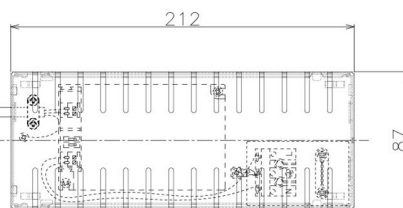

Item no. DD098-6530MW9030D

Series Name:  $\Phi$ 150 Spark (Deep Cone)

Installation	Recessed mount
Type	$\Phi$ 150 Spark (Deep Cone)
Fixture wattage	65.3W
Beam angle	41 deg
Color Temp.	3000K
CRI	Ra>90
Luminous	5687 lm
Body	Die-cast aluminum alloy
Body finish	N/A
Trim finish	White
Reflector finish	Mirror
IP Rate	IP20
Light source	COB module
Input Voltage	AC220~240V
Dimming Type	Non-Dimmable
Certificate	CE, CCC
Cut Hole	150mm

Height (Weight)	Spot / Medium / Medium flood	Wide flood
65.3W	177 (1.4kg)	
48.5W	177 (1.5kg)	
44.3W	157 (1.2kg)	
33.8W	168 (1.1kg)	157 (1.1kg)
30.3W	168 (1.1kg)	157 (1.1kg)
23.0W	138 (0.9kg)	127 (0.9kg)