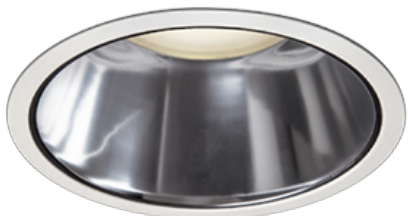

Item no. DD098-6530MW9030D

Series Name: Φ 150 Spark (Deep Cone)

Installation	Recessed mount
Type	
Fixture wattage	65.3W
Beam angle	41 deg
Color Temp.	3000K
CRI	Ra>90
Luminous	5687 lm
Body	Die-cast aluminum alloy
Body finish	N/A
Trim finish	White
Reflector finish	Mirror
IP Rate	IP20
Light source	COB module
Input Voltage	AC220~240V
Dimming Type	Non-Dimmable
Certificate	CE, CCC
Cut Hole	150mm

Height (Weight)	Spot / Medium / Medium flood	Wide flood
65.3W	177 (1.4kg)	
48.5W	177 (1.5kg)	
44.3W	157 (1.2kg)	
33.8W	168 (1.1kg)	157 (1.1kg)
30.3W	168 (1.1kg)	157 (1.1kg)
23.0W	138 (0.9kg)	127 (0.9kg)