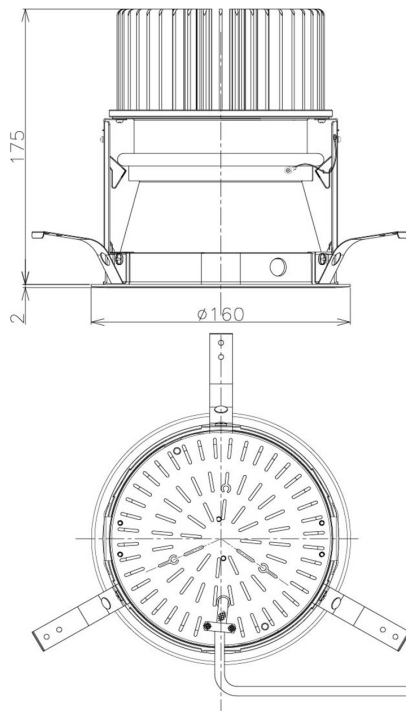

Item no. DD098-6530MW9035D

Series Name: Φ 150 Spark (Deep Cone)

Installation	Recessed mount
Type	
Fixture wattage	65.3W
Beam angle	41 deg
Color Temp.	3500K
CRI	Ra>90
Luminous	5801 lm
Body	Die-cast aluminum alloy
Body finish	N/A
Trim finish	White
Reflector finish	Mirror
IP Rate	IP20
Light source	COB module
Input Voltage	AC220~240V
Dimming Type	Non-Dimmable
Certificate	CE, CCC
Cut Hole	150mm

Height (Weight)	Spot / Medium / Medium flood	Wide flood
65.3W	177 (1.4kg)	
48.5W	177 (1.5kg)	
44.3W	157 (1.2kg)	
33.8W	168 (1.1kg)	157 (1.1kg)
30.3W	168 (1.1kg)	157 (1.1kg)
23.0W	138 (0.9kg)	127 (0.9kg)