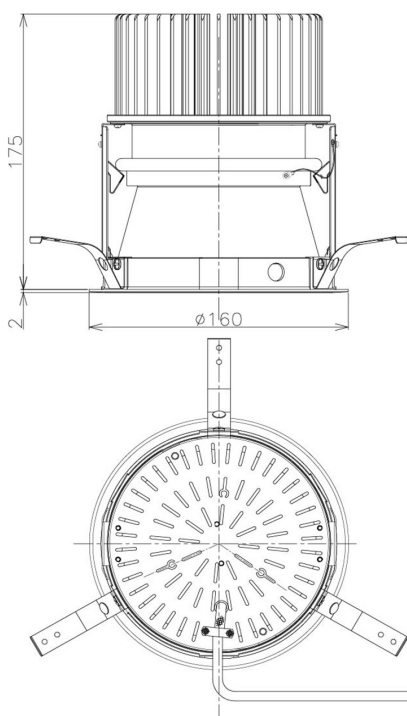

Item no. DD098-6530MW9035D

Series Name: Φ 150 Spark (Deep Cone)

Installation	Recessed mount
Type	Φ 150 Spark (Deep Cone)
Fixture wattage	65.3W
Beam angle	41 deg
Color Temp.	3500K
CRI	Ra>90
Luminous	5801 lm
Body	Die-cast aluminum alloy
Body finish	N/A
Trim finish	White
Reflector finish	Mirror
IP Rate	IP20
Light source	COB module
Input Voltage	AC220~240V
Dimming Type	Non-Dimmable
Certificate	CE, CCC
Cut Hole	150mm

Height (Weight)	Spot / Medium / Medium flood	Wide flood
65.3W	177 (1.4kg)	
48.5W	177 (1.5kg)	
44.3W	157 (1.2kg)	
33.8W	168 (1.1kg)	157 (1.1kg)
30.3W	168 (1.1kg)	157 (1.1kg)
23.0W	138 (0.9kg)	127 (0.9kg)