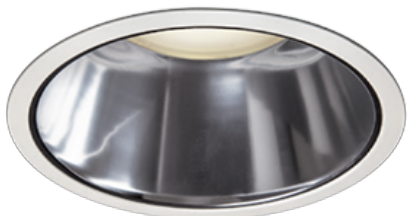

Item no. DD098-6530MW9035D

Series Name: Φ 150 Spark (Deep Cone)

Installation	Recessed mount
Type	Φ 150 Spark (Deep Cone)
Fixture wattage	65.3W
Beam angle	41 deg
Color Temp.	3500K
CRI	Ra>90
Luminous	5801 lm
Body	Die-cast aluminum alloy
Body finish	N/A
Trim finish	White
Reflector finish	Mirror
IP Rate	IP20
Light source	COB module
Input Voltage	AC220~240V
Dimming Type	Non-Dimmable
Certificate	CE, CCC
Cut Hole	150mm

Height (Weight)	Spot / Medium / Medium flood	Wide flood
65.3W	177 (1.4kg)	
48.5W	177 (1.5kg)	
44.3W	157 (1.2kg)	
33.8W	168 (1.1kg)	157 (1.1kg)
30.3W	168 (1.1kg)	157 (1.1kg)
23.0W	138 (0.9kg)	127 (0.9kg)