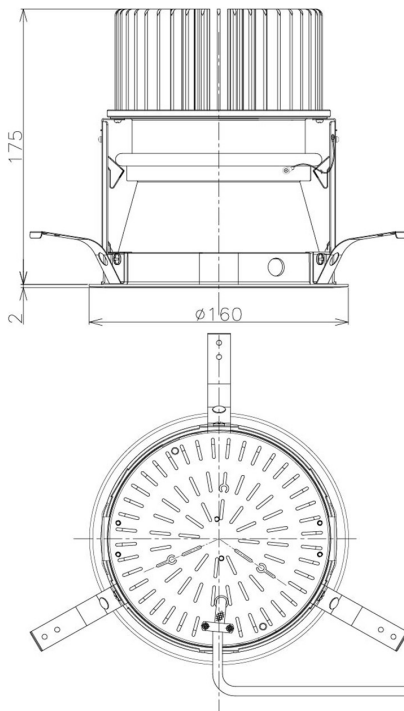

Item no. DD098-6530MW9040D

Series Name: Φ 150 Spark (Deep Cone)

Installation	Recessed mount
Type	
Fixture wattage	65.3W
Beam angle	41 deg
Color Temp.	4000K
CRI	Ra>90
Luminous	5858 lm
Body	Die-cast aluminum alloy
Body finish	N/A
Trim finish	White
Reflector finish	Mirror
IP Rate	IP20
Light source	COB module
Input Voltage	AC220~240V
Dimming Type	Non-Dimmable
Certificate	CE, CCC
Cut Hole	150mm

Height (Weight)	Spot / Medium / Medium flood	Wide flood
65.3W	177 (1.4kg)	
48.5W	177 (1.5kg)	
44.3W	157 (1.2kg)	
33.8W	168 (1.1kg)	157 (1.1kg)
30.3W	168 (1.1kg)	157 (1.1kg)
23.0W	138 (0.9kg)	127 (0.9kg)