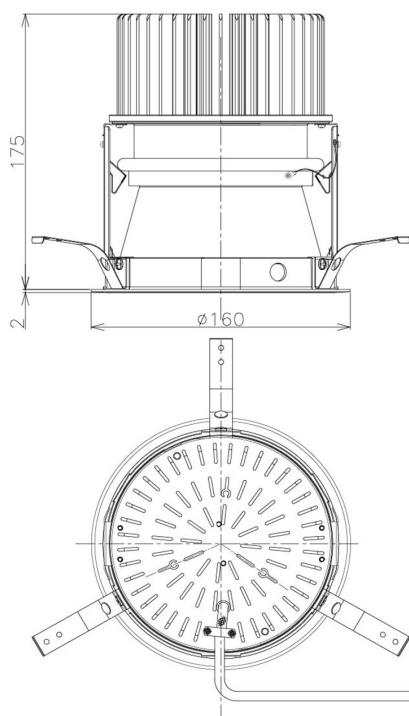

Item no. DD098-6530MW9040D

Series Name: Φ 150 Spark (Deep Cone)

Installation	Recessed mount
Type	
Fixture wattage	65.3W
Beam angle	41 deg
Color Temp.	4000K
CRI	Ra>90
Luminous	5858 lm
Body	Die-cast aluminum alloy
Body finish	N/A
Trim finish	White
Reflector finish	Mirror
IP Rate	IP20
Light source	COB module
Input Voltage	AC220~240V
Dimming Type	Non-Dimmable
Certificate	CE, CCC
Cut Hole	150mm

Height (Weight)	Spot / Medium / Medium flood	Wide flood
65.3W	177 (1.4kg)	
48.5W	177 (1.5kg)	
44.3W	157 (1.2kg)	
33.8W	168 (1.1kg)	157 (1.1kg)
30.3W	168 (1.1kg)	157 (1.1kg)
23.0W	138 (0.9kg)	127 (0.9kg)