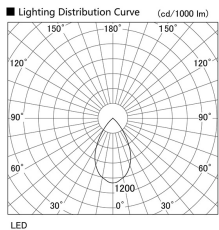

Item no. DD098-6550DW8527D

Series Name: Φ 150 Spark (Deep Cone)

White Reflector

Installation	Recessed mount
Type	Φ 150 Spark (Deep Cone)
Fixture wattage	65.3W
Beam angle	60 deg
Color Temp.	2700K
CRI	Ra>85
Luminous	5807 lm
Body	Die-cast aluminum alloy
Body finish	N/A
Trim finish	White
Reflector finish	White
IP Rate	IP20
Light source	COB module
Input Voltage	AC220~240V
Dimming Type	Non-Dimmable
Certificate	CE, CCC
Cut Hole	150mm

Height (Weight)	Spot / Medium / Medium flood	Wide flood
65.3W	177 (1.4kg)	
48.5W	177 (1.5kg)	
44.3W	157 (1.2kg)	
33.8W	168 (1.1kg)	157 (1.1kg)
30.3W	168 (1.1kg)	157 (1.1kg)
23.0W	138 (0.9kg)	127 (0.9kg)