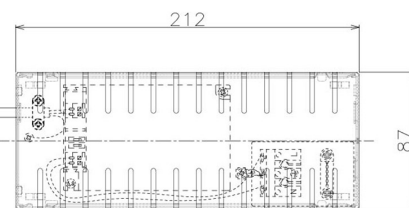

Item no. DD098-6550DW8527D

Series Name: Φ 150 Spark (Deep Cone)

White Reflector

Installation	Recessed mount
Type	Φ 150 Spark (Deep Cone)
Fixture wattage	65.3W
Beam angle	60 deg
Color Temp.	2700K
CRI	Ra>85
Luminous	5807 lm
Body	Die-cast aluminum alloy
Body finish	N/A
Trim finish	White
Reflector finish	White
IP Rate	IP20
Light source	COB module
Input Voltage	AC220~240V
Dimming Type	Non-Dimmable
Certificate	CE, CCC
Cut Hole	150mm

Height (Weight)	Spot / Medium / Medium flood	Wide flood
65.3W	177 (1.4kg)	
48.5W	177 (1.5kg)	
44.3W	157 (1.2kg)	
33.8W	168 (1.1kg)	157 (1.1kg)
30.3W	168 (1.1kg)	157 (1.1kg)
23.0W	138 (0.9kg)	127 (0.9kg)