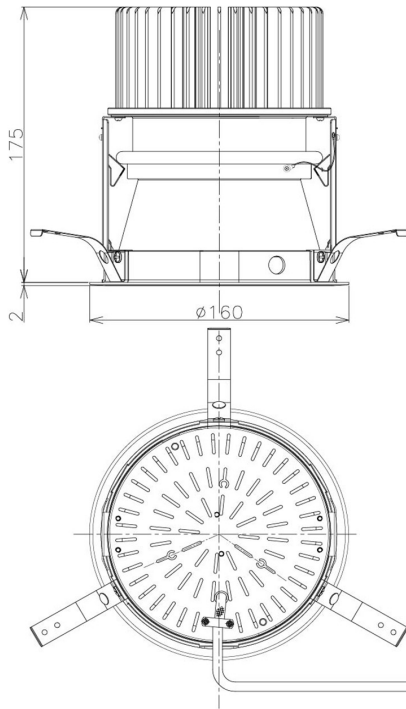

Item no. DD098-6550DW8527D

Series Name: Φ 150 Spark (Deep Cone)

White Reflector

Installation	Recessed mount
Type	Φ 150 Spark (Deep Cone)
Fixture wattage	65.3W
Beam angle	60 deg
Color Temp.	2700K
CRI	Ra>85
Luminous	5807 lm
Body	Die-cast aluminum alloy
Body finish	N/A
Trim finish	White
Reflector finish	White
IP Rate	IP20
Light source	COB module
Input Voltage	AC220~240V
Dimming Type	Non-Dimmable
Certificate	CE, CCC
Cut Hole	150mm

Height (Weight)	Spot / Medium / Medium flood	Wide flood
65.3W	177 (1.4kg)	
48.5W	177 (1.5kg)	
44.3W	157 (1.2kg)	
33.8W	168 (1.1kg)	157 (1.1kg)
30.3W	168 (1.1kg)	157 (1.1kg)
23.0W	138 (0.9kg)	127 (0.9kg)