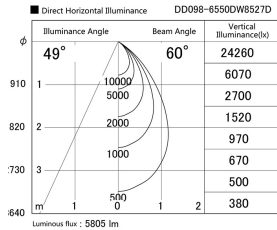

Item no. DD098-6550DW8527D

Series Name: Φ 150 Spark (Deep Cone)

White Reflector

Installation	Recessed mount
Type	Φ 150 Spark (Deep Cone)
Fixture wattage	65.3W
Beam angle	60 deg
Color Temp.	2700K
CRI	Ra>85
Luminous	5807 lm
Body	Die-cast aluminum alloy
Body finish	N/A
Trim finish	White
Reflector finish	White
IP Rate	IP20
Light source	COB module
Input Voltage	AC220~240V
Dimming Type	Non-Dimmable
Certificate	CE, CCC
Cut Hole	150mm

Height (Weight)	Spot / Medium / Medium flood	Wide flood
65.3W	177 (1.4kg)	
48.5W	177 (1.5kg)	
44.3W	157 (1.2kg)	
33.8W	168 (1.1kg)	157 (1.1kg)
30.3W	168 (1.1kg)	157 (1.1kg)
23.0W	138 (0.9kg)	127 (0.9kg)