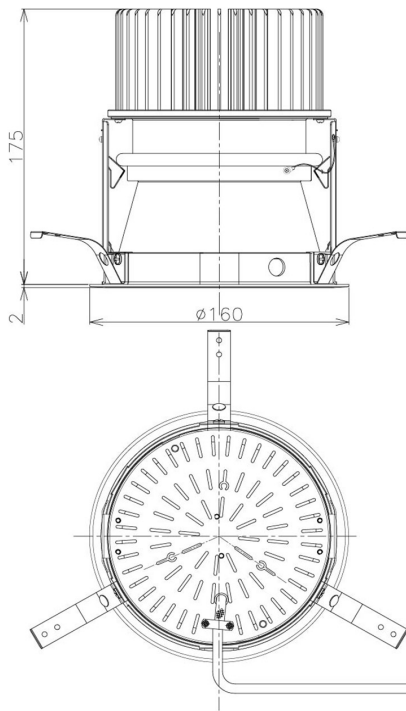

Item no. DD098-6550DW8530D

Series Name: Φ 150 Spark (Deep Cone)

White Reflector

Installation	Recessed mount
Type	Φ 150 Spark (Deep Cone)
Fixture wattage	65.3W
Beam angle	60 deg
Color Temp.	3000K
CRI	Ra>85
Luminous	6049 lm
Body	Die-cast aluminum alloy
Body finish	N/A
Trim finish	White
Reflector finish	White
IP Rate	IP20
Light source	COB module
Input Voltage	AC220~240V
Dimming Type	Non-Dimmable
Certificate	CE, CCC
Cut Hole	150mm

Height (Weight)	Spot / Medium / Medium flood	Wide flood
65.3W	177 (1.4kg)	
48.5W	177 (1.5kg)	
44.3W	157 (1.2kg)	
33.8W	168 (1.1kg)	157 (1.1kg)
30.3W	168 (1.1kg)	157 (1.1kg)
23.0W	138 (0.9kg)	127 (0.9kg)