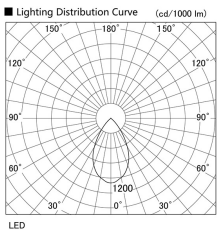

Item no. DD098-6550DW8530D

Series Name: Φ 150 Spark (Deep Cone)

White Reflector

Installation	Recessed mount
Type	Φ 150 Spark (Deep Cone)
Fixture wattage	65.3W
Beam angle	60 deg
Color Temp.	3000K
CRI	Ra>85
Luminous	6049 lm
Body	Die-cast aluminum alloy
Body finish	N/A
Trim finish	White
Reflector finish	White
IP Rate	IP20
Light source	COB module
Input Voltage	AC220~240V
Dimming Type	Non-Dimmable
Certificate	CE, CCC
Cut Hole	150mm

Height (Weight)	Spot / Medium / Medium flood	Wide flood
65.3W	177 (1.4kg)	
48.5W	177 (1.5kg)	
44.3W	157 (1.2kg)	
33.8W	168 (1.1kg)	157 (1.1kg)
30.3W	168 (1.1kg)	157 (1.1kg)
23.0W	138 (0.9kg)	127 (0.9kg)