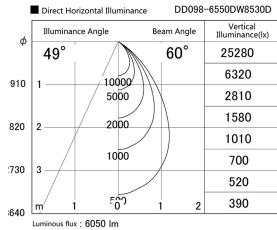

Item no. DD098-6550DW8530D

Series Name: Φ 150 Spark (Deep Cone)

White Reflector

Installation	Recessed mount
Type	Φ 150 Spark (Deep Cone)
Fixture wattage	65.3W
Beam angle	60 deg
Color Temp.	3000K
CRI	Ra>85
Luminous	6049 lm
Body	Die-cast aluminum alloy
Body finish	N/A
Trim finish	White
Reflector finish	White
IP Rate	IP20
Light source	COB module
Input Voltage	AC220~240V
Dimming Type	Non-Dimmable
Certificate	CE, CCC
Cut Hole	150mm

Height (Weight)	Spot / Medium / Medium flood	Wide flood
65.3W	177 (1.4kg)	
48.5W	177 (1.5kg)	
44.3W	157 (1.2kg)	
33.8W	168 (1.1kg)	157 (1.1kg)
30.3W	168 (1.1kg)	157 (1.1kg)
23.0W	138 (0.9kg)	127 (0.9kg)