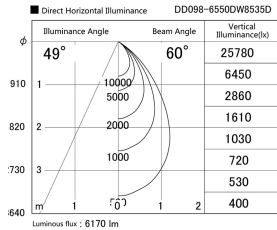

Item no. DD098-6550DW8535D

Series Name: Φ 150 Spark (Deep Cone)

White Reflector

Installation	Recessed mount
Type	
Fixture wattage	65.3W
Beam angle	60 deg
Color Temp.	3500K
CRI	Ra>85
Luminous	6170 lm
Body	Die-cast aluminum alloy
Body finish	N/A
Trim finish	White
Reflector finish	White
IP Rate	IP20
Light source	COB module
Input Voltage	AC220~240V
Dimming Type	Non-Dimmable
Certificate	CE, CCC
Cut Hole	150mm

Height (Weight)	Spot / Medium / Medium flood	Wide flood
65.3W	177 (1.4kg)	
48.5W	177 (1.5kg)	
44.3W	157 (1.2kg)	
33.8W	168 (1.1kg)	157 (1.1kg)
30.3W	168 (1.1kg)	157 (1.1kg)
23.0W	138 (0.9kg)	127 (0.9kg)