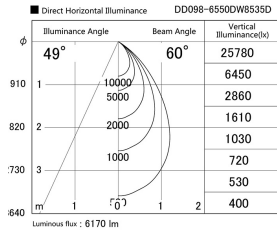

Item no. DD098-6550DW8535D

Series Name: Φ 150 Spark (Deep Cone)

White Reflector

Installation	Recessed mount
Type	Φ 150 Spark (Deep Cone)
Fixture wattage	65.3W
Beam angle	60 deg
Color Temp.	3500K
CRI	Ra>85
Luminous	6170 lm
Body	Die-cast aluminum alloy
Body finish	N/A
Trim finish	White
Reflector finish	White
IP Rate	IP20
Light source	COB module
Input Voltage	AC220~240V
Dimming Type	Non-Dimmable
Certificate	CE, CCC
Cut Hole	150mm

Height (Weight)	Spot / Medium / Medium flood	Wide flood
65.3W	177 (1.4kg)	
48.5W	177 (1.5kg)	
44.3W	157 (1.2kg)	
33.8W	168 (1.1kg)	157 (1.1kg)
30.3W	168 (1.1kg)	157 (1.1kg)
23.0W	138 (0.9kg)	127 (0.9kg)