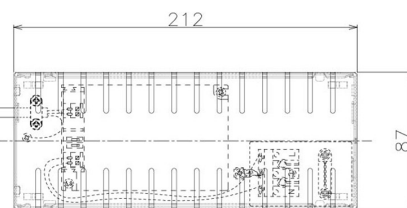

Item no. DD098-6550DW8535D

Series Name: Φ 150 Spark (Deep Cone)

White Reflector

Installation	Recessed mount
Type	Φ 150 Spark (Deep Cone)
Fixture wattage	65.3W
Beam angle	60 deg
Color Temp.	3500K
CRI	Ra>85
Luminous	6170 lm
Body	Die-cast aluminum alloy
Body finish	N/A
Trim finish	White
Reflector finish	White
IP Rate	IP20
Light source	COB module
Input Voltage	AC220~240V
Dimming Type	Non-Dimmable
Certificate	CE, CCC
Cut Hole	150mm

Height (Weight)	Spot / Medium / Medium flood	Wide flood
65.3W	177 (1.4kg)	
48.5W	177 (1.5kg)	
44.3W	157 (1.2kg)	
33.8W	168 (1.1kg)	157 (1.1kg)
30.3W	168 (1.1kg)	157 (1.1kg)
23.0W	138 (0.9kg)	127 (0.9kg)