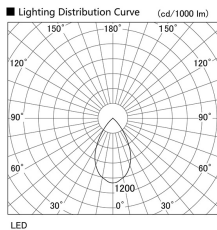

Item no. DD098-6550DW8535D

Series Name: Φ 150 Spark (Deep Cone)

White Reflector

Installation	Recessed mount
Type	Φ 150 Spark (Deep Cone)
Fixture wattage	65.3W
Beam angle	60 deg
Color Temp.	3500K
CRI	Ra>85
Luminous	6170 lm
Body	Die-cast aluminum alloy
Body finish	N/A
Trim finish	White
Reflector finish	White
IP Rate	IP20
Light source	COB module
Input Voltage	AC220~240V
Dimming Type	Non-Dimmable
Certificate	CE, CCC
Cut Hole	150mm

Height (Weight)	Spot / Medium / Medium flood	Wide flood
65.3W	177 (1.4kg)	
48.5W	177 (1.5kg)	
44.3W	157 (1.2kg)	
33.8W	168 (1.1kg)	157 (1.1kg)
30.3W	168 (1.1kg)	157 (1.1kg)
23.0W	138 (0.9kg)	127 (0.9kg)