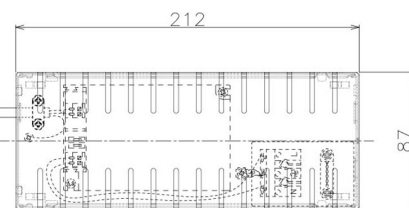

Item no. DD098-6550DW8535D

Series Name: Φ 150 Spark (Deep Cone)

White Reflector

Installation	Recessed mount
Type	
Fixture wattage	65.3W
Beam angle	60 deg
Color Temp.	3500K
CRI	Ra>85
Luminous	6170 lm
Body	Die-cast aluminum alloy
Body finish	N/A
Trim finish	White
Reflector finish	White
IP Rate	IP20
Light source	COB module
Input Voltage	AC220~240V
Dimming Type	Non-Dimmable
Certificate	CE, CCC
Cut Hole	150mm

Height (Weight)	Spot / Medium / Medium flood	Wide flood
65.3W	177 (1.4kg)	
48.5W	177 (1.5kg)	
44.3W	157 (1.2kg)	
33.8W	168 (1.1kg)	157 (1.1kg)
30.3W	168 (1.1kg)	157 (1.1kg)
23.0W	138 (0.9kg)	127 (0.9kg)