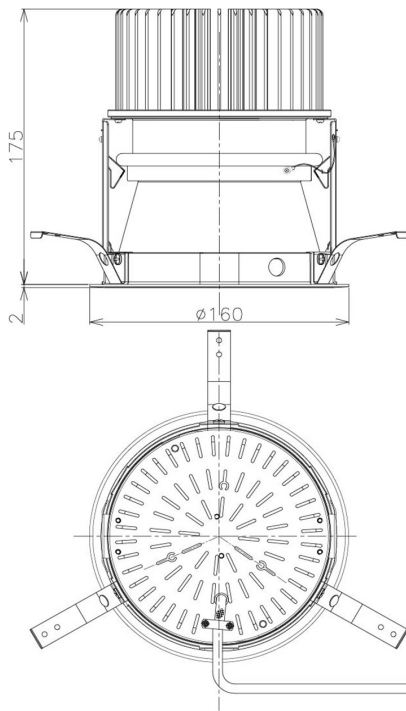

Item no. DD098-6550DW8535D

Series Name: Φ 150 Spark (Deep Cone)

White Reflector

Installation	Recessed mount
Type	Φ 150 Spark (Deep Cone)
Fixture wattage	65.3W
Beam angle	60 deg
Color Temp.	3500K
CRI	Ra>85
Luminous	6170 lm
Body	Die-cast aluminum alloy
Body finish	N/A
Trim finish	White
Reflector finish	White
IP Rate	IP20
Light source	COB module
Input Voltage	AC220~240V
Dimming Type	Non-Dimmable
Certificate	CE, CCC
Cut Hole	150mm

Height (Weight)	Spot / Medium / Medium flood	Wide flood
65.3W	177 (1.4kg)	
48.5W	177 (1.5kg)	
44.3W	157 (1.2kg)	
33.8W	168 (1.1kg)	157 (1.1kg)
30.3W	168 (1.1kg)	157 (1.1kg)
23.0W	138 (0.9kg)	127 (0.9kg)