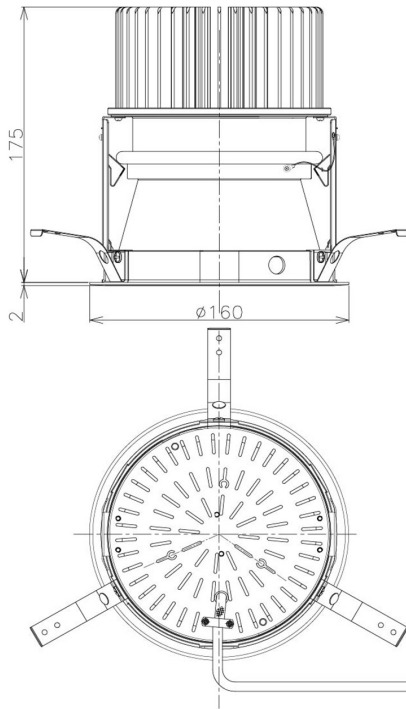

Item no. DD098-6550DW8535D

Series Name: Φ 150 Spark (Deep Cone)

White Reflector

Installation	Recessed mount
Type	
Fixture wattage	65.3W
Beam angle	60 deg
Color Temp.	3500K
CRI	Ra>85
Luminous	6170 lm
Body	Die-cast aluminum alloy
Body finish	N/A
Trim finish	White
Reflector finish	White
IP Rate	IP20
Light source	COB module
Input Voltage	AC220~240V
Dimming Type	Non-Dimmable
Certificate	CE, CCC
Cut Hole	150mm

Height (Weight)	Spot / Medium / Medium flood	Wide flood
65.3W	177 (1.4kg)	
48.5W	177 (1.5kg)	
44.3W	157 (1.2kg)	
33.8W	168 (1.1kg)	157 (1.1kg)
30.3W	168 (1.1kg)	157 (1.1kg)
23.0W	138 (0.9kg)	127 (0.9kg)