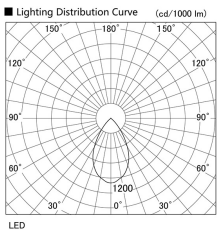

Item no. DD098-6550DW8535D

Series Name: Φ 150 Spark (Deep Cone)

White Reflector

Installation	Recessed mount
Type	
Fixture wattage	65.3W
Beam angle	60 deg
Color Temp.	3500K
CRI	Ra>85
Luminous	6170 lm
Body	Die-cast aluminum alloy
Body finish	N/A
Trim finish	White
Reflector finish	White
IP Rate	IP20
Light source	COB module
Input Voltage	AC220~240V
Dimming Type	Non-Dimmable
Certificate	CE, CCC
Cut Hole	150mm

Height (Weight)	Spot / Medium / Medium flood	Wide flood
65.3W	177 (1.4kg)	
48.5W	177 (1.5kg)	
44.3W	157 (1.2kg)	
33.8W	168 (1.1kg)	157 (1.1kg)
30.3W	168 (1.1kg)	157 (1.1kg)
23.0W	138 (0.9kg)	127 (0.9kg)