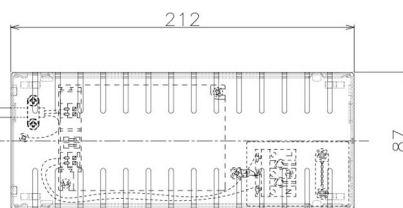

Item no. DD098-6550DW8540D

Series Name: Φ 150 Spark (Deep Cone)

White Reflector

Installation	Recessed mount
Type	Φ 150 Spark (Deep Cone)
Fixture wattage	65.3W
Beam angle	60 deg
Color Temp.	4000K
CRI	Ra>85
Luminous	6230 lm
Body	Die-cast aluminum alloy
Body finish	N/A
Trim finish	White
Reflector finish	White
IP Rate	IP20
Light source	COB module
Input Voltage	AC220~240V
Dimming Type	Non-Dimmable
Certificate	CE, CCC
Cut Hole	150mm

Height (Weight)	Spot / Medium / Medium flood	Wide flood
65.3W	177 (1.4kg)	
48.5W	177 (1.5kg)	
44.3W	157 (1.2kg)	
33.8W	168 (1.1kg)	157 (1.1kg)
30.3W	168 (1.1kg)	157 (1.1kg)
23.0W	138 (0.9kg)	127 (0.9kg)