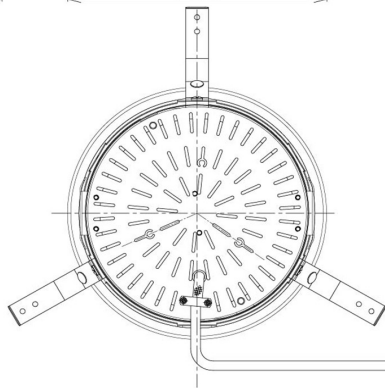

Item no. DD098-6550DW8540D

Series Name: Φ 150 Spark (Deep Cone)

White Reflector

Installation	Recessed mount
Type	Φ 150 Spark (Deep Cone)
Fixture wattage	65.3W
Beam angle	60 deg
Color Temp.	4000K
CRI	Ra>85
Luminous	6230 lm
Body	Die-cast aluminum alloy
Body finish	N/A
Trim finish	White
Reflector finish	White
IP Rate	IP20
Light source	COB module
Input Voltage	AC220~240V
Dimming Type	Non-Dimmable
Certificate	CE, CCC
Cut Hole	150mm

Height (Weight)	Spot / Medium / Medium flood	Wide flood
65.3W	177 (1.4kg)	
48.5W	177 (1.5kg)	
44.3W	157 (1.2kg)	
33.8W	168 (1.1kg)	157 (1.1kg)
30.3W	168 (1.1kg)	157 (1.1kg)
23.0W	138 (0.9kg)	127 (0.9kg)