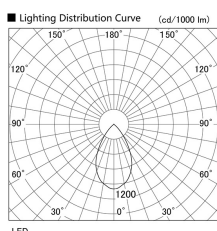

Item no. DD098-6550DW8540D

Series Name: Φ 150 Spark (Deep Cone)

White Reflector

Installation	Recessed mount
Type	Φ 150 Spark (Deep Cone)
Fixture wattage	65.3W
Beam angle	60 deg
Color Temp.	4000K
CRI	Ra>85
Luminous	6230 lm
Body	Die-cast aluminum alloy
Body finish	N/A
Trim finish	White
Reflector finish	White
IP Rate	IP20
Light source	COB module
Input Voltage	AC220~240V
Dimming Type	Non-Dimmable
Certificate	CE, CCC
Cut Hole	150mm

Height (Weight)	Spot / Medium / Medium flood	Wide flood
65.3W	177 (1.4kg)	
48.5W	177 (1.5kg)	
44.3W	157 (1.2kg)	
33.8W	168 (1.1kg)	157 (1.1kg)
30.3W	168 (1.1kg)	157 (1.1kg)
23.0W	138 (0.9kg)	127 (0.9kg)