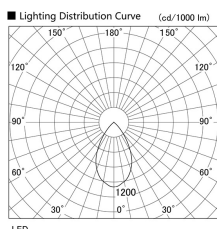

Item no. DD098-6550DW8540D

Series Name:  $\Phi$ 150 Spark (Deep Cone)

White Reflector

Installation	Recessed mount
Type	
Fixture wattage	65.3W
Beam angle	60 deg
Color Temp.	4000K
CRI	Ra>85
Luminous	6230 lm
Body	Die-cast aluminum alloy
Body finish	N/A
Trim finish	White
Reflector finish	White
IP Rate	IP20
Light source	COB module
Input Voltage	AC220~240V
Dimming Type	Non-Dimmable
Certificate	CE, CCC
Cut Hole	150mm

Height (Weight)	Spot / Medium / Medium flood	Wide flood
65.3W	177 (1.4kg)	
48.5W	177 (1.5kg)	
44.3W	157 (1.2kg)	
33.8W	168 (1.1kg)	157 (1.1kg)
30.3W	168 (1.1kg)	157 (1.1kg)
23.0W	138 (0.9kg)	127 (0.9kg)