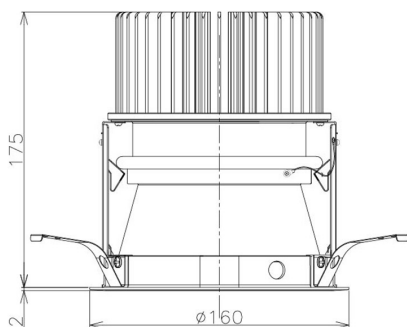

Item no. DD098-6550DW8540D

Series Name: Φ 150 Spark (Deep Cone)

White Reflector

Installation	Recessed mount
Type	Φ 150 Spark (Deep Cone)
Fixture wattage	65.3W
Beam angle	60 deg
Color Temp.	4000K
CRI	Ra>85
Luminous	6230 lm
Body	Die-cast aluminum alloy
Body finish	N/A
Trim finish	White
Reflector finish	White
IP Rate	IP20
Light source	COB module
Input Voltage	AC220~240V
Dimming Type	Non-Dimmable
Certificate	CE, CCC
Cut Hole	150mm

Height (Weight)	Spot / Medium / Medium flood	Wide flood
65.3W	177 (1.4kg)	
48.5W	177 (1.5kg)	
44.3W	157 (1.2kg)	
33.8W	168 (1.1kg)	157 (1.1kg)
30.3W	168 (1.1kg)	157 (1.1kg)
23.0W	138 (0.9kg)	127 (0.9kg)