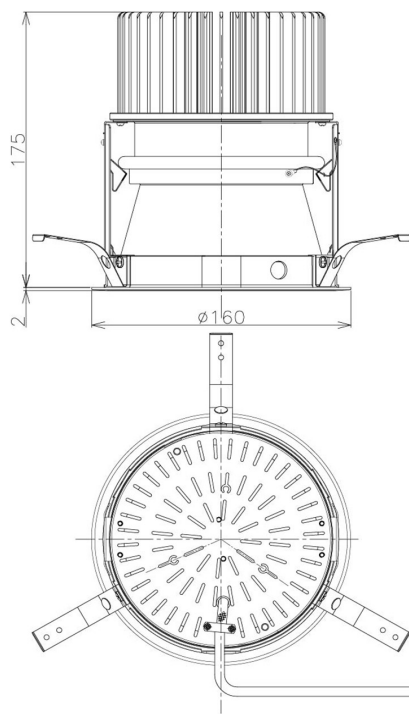

Item no. DD098-6550DW8540D

Series Name:  $\Phi$ 150 Spark (Deep Cone)

White Reflector

Installation	Recessed mount
Type	
Fixture wattage	65.3W
Beam angle	60 deg
Color Temp.	4000K
CRI	Ra>85
Luminous	6230 lm
Body	Die-cast aluminum alloy
Body finish	N/A
Trim finish	White
Reflector finish	White
IP Rate	IP20
Light source	COB module
Input Voltage	AC220~240V
Dimming Type	Non-Dimmable
Certificate	CE, CCC
Cut Hole	150mm

Height (Weight)	Spot / Medium / Medium flood	Wide flood
65.3W	177 (1.4kg)	
48.5W	177 (1.5kg)	
44.3W	157 (1.2kg)	
33.8W	168 (1.1kg)	157 (1.1kg)
30.3W	168 (1.1kg)	157 (1.1kg)
23.0W	138 (0.9kg)	127 (0.9kg)