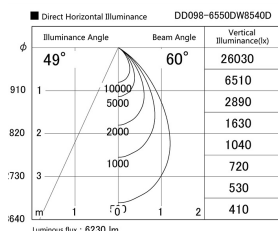

Item no. DD098-6550DW8540D

Series Name:  $\Phi$ 150 Spark (Deep Cone)

White Reflector

Installation	Recessed mount
Type	
Fixture wattage	65.3W
Beam angle	60 deg
Color Temp.	4000K
CRI	Ra>85
Luminous	6230 lm
Body	Die-cast aluminum alloy
Body finish	N/A
Trim finish	White
Reflector finish	White
IP Rate	IP20
Light source	COB module
Input Voltage	AC220~240V
Dimming Type	Non-Dimmable
Certificate	CE, CCC
Cut Hole	150mm

Height (Weight)	Spot / Medium / Medium flood	Wide flood
65.3W	177 (1.4kg)	
48.5W	177 (1.5kg)	
44.3W	157 (1.2kg)	
33.8W	168 (1.1kg)	157 (1.1kg)
30.3W	168 (1.1kg)	157 (1.1kg)
23.0W	138 (0.9kg)	127 (0.9kg)