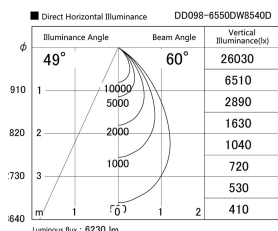

Item no. DD098-6550DW8540D

Series Name: Φ 150 Spark (Deep Cone)

White Reflector

Installation	Recessed mount
Type	Φ 150 Spark (Deep Cone)
Fixture wattage	65.3W
Beam angle	60 deg
Color Temp.	4000K
CRI	Ra>85
Luminous	6230 lm
Body	Die-cast aluminum alloy
Body finish	N/A
Trim finish	White
Reflector finish	White
IP Rate	IP20
Light source	COB module
Input Voltage	AC220~240V
Dimming Type	Non-Dimmable
Certificate	CE, CCC
Cut Hole	150mm

Height (Weight)	Spot / Medium / Medium flood	Wide flood
65.3W	177 (1.4kg)	
48.5W	177 (1.5kg)	
44.3W	157 (1.2kg)	
33.8W	168 (1.1kg)	157 (1.1kg)
30.3W	168 (1.1kg)	157 (1.1kg)
23.0W	138 (0.9kg)	127 (0.9kg)