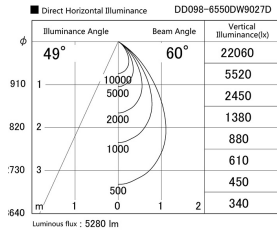

Item no. DD098-6550DW9027D

Series Name: Φ 150 Spark (Deep Cone)

White Reflector

Installation	Recessed mount
Type	
Fixture wattage	65.3W
Beam angle	60 deg
Color Temp.	2700K
CRI	Ra>90
Luminous	5280 lm
Body	Die-cast aluminum alloy
Body finish	N/A
Trim finish	White
Reflector finish	White
IP Rate	IP20
Light source	COB module
Input Voltage	AC220~240V
Dimming Type	Non-Dimmable
Certificate	CE, CCC
Cut Hole	150mm

Height (Weight)	Spot / Medium / Medium flood	Wide flood
65.3W	177 (1.4kg)	
48.5W	177 (1.5kg)	
44.3W	157 (1.2kg)	
33.8W	168 (1.1kg)	157 (1.1kg)
30.3W	168 (1.1kg)	157 (1.1kg)
23.0W	138 (0.9kg)	127 (0.9kg)