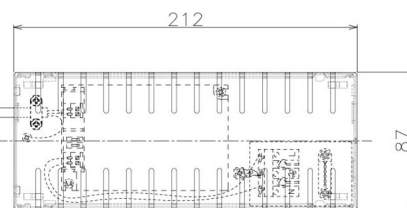

Item no. DD098-6550DW9027D

Series Name: Φ 150 Spark (Deep Cone)

White Reflector

Installation	Recessed mount
Type	
Fixture wattage	65.3W
Beam angle	60 deg
Color Temp.	2700K
CRI	Ra>90
Luminous	5280 lm
Body	Die-cast aluminum alloy
Body finish	N/A
Trim finish	White
Reflector finish	White
IP Rate	IP20
Light source	COB module
Input Voltage	AC220~240V
Dimming Type	Non-Dimmable
Certificate	CE, CCC
Cut Hole	150mm

Height (Weight)	Spot / Medium / Medium flood	Wide flood
65.3W	177 (1.4kg)	
48.5W	177 (1.5kg)	
44.3W	157 (1.2kg)	
33.8W	168 (1.1kg)	157 (1.1kg)
30.3W	168 (1.1kg)	157 (1.1kg)
23.0W	138 (0.9kg)	127 (0.9kg)