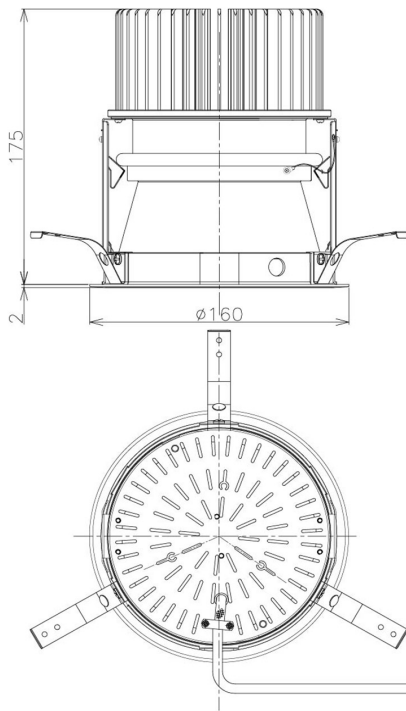

Item no. DD098-6550DW9027D

Series Name: Φ 150 Spark (Deep Cone)

White Reflector

Installation	Recessed mount
Type	
Fixture wattage	65.3W
Beam angle	60 deg
Color Temp.	2700K
CRI	Ra>90
Luminous	5280 lm
Body	Die-cast aluminum alloy
Body finish	N/A
Trim finish	White
Reflector finish	White
IP Rate	IP20
Light source	COB module
Input Voltage	AC220~240V
Dimming Type	Non-Dimmable
Certificate	CE, CCC
Cut Hole	150mm

Height (Weight)	Spot / Medium / Medium flood	Wide flood
65.3W	177 (1.4kg)	
48.5W	177 (1.5kg)	
44.3W	157 (1.2kg)	
33.8W	168 (1.1kg)	157 (1.1kg)
30.3W	168 (1.1kg)	157 (1.1kg)
23.0W	138 (0.9kg)	127 (0.9kg)