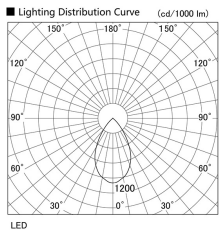

Item no. DD098-6550DW9027D

Series Name: Φ 150 Spark (Deep Cone)

White Reflector

Installation	Recessed mount
Type	
Fixture wattage	65.3W
Beam angle	60 deg
Color Temp.	2700K
CRI	Ra>90
Luminous	5280 lm
Body	Die-cast aluminum alloy
Body finish	N/A
Trim finish	White
Reflector finish	White
IP Rate	IP20
Light source	COB module
Input Voltage	AC220~240V
Dimming Type	Non-Dimmable
Certificate	CE, CCC
Cut Hole	150mm

Height (Weight)	Spot / Medium / Medium flood	Wide flood
65.3W	177 (1.4kg)	
48.5W	177 (1.5kg)	
44.3W	157 (1.2kg)	
33.8W	168 (1.1kg)	157 (1.1kg)
30.3W	168 (1.1kg)	157 (1.1kg)
23.0W	138 (0.9kg)	127 (0.9kg)