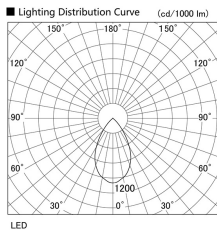

Item no. DD098-6550DW9030D

Series Name: Φ 150 Spark (Deep Cone)

White Reflector

Installation	Recessed mount
Type	
Fixture wattage	65.3W
Beam angle	60 deg
Color Temp.	3000K
CRI	Ra>90
Luminous	5500 lm
Body	Die-cast aluminum alloy
Body finish	N/A
Trim finish	White
Reflector finish	White
IP Rate	IP20
Light source	COB module
Input Voltage	AC220~240V
Dimming Type	Non-Dimmable
Certificate	CE, CCC
Cut Hole	150mm

Height (Weight)	Spot / Medium / Medium flood	Wide flood
65.3W	177 (1.4kg)	
48.5W	177 (1.5kg)	
44.3W	157 (1.2kg)	
33.8W	168 (1.1kg)	157 (1.1kg)
30.3W	168 (1.1kg)	157 (1.1kg)
23.0W	138 (0.9kg)	127 (0.9kg)