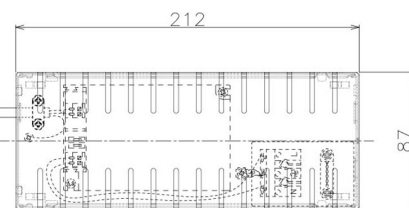

Item no. DD098-6550DW9030D

Series Name: Φ 150 Spark (Deep Cone)

White Reflector

Installation	Recessed mount
Type	
Fixture wattage	65.3W
Beam angle	60 deg
Color Temp.	3000K
CRI	Ra>90
Luminous	5500 lm
Body	Die-cast aluminum alloy
Body finish	N/A
Trim finish	White
Reflector finish	White
IP Rate	IP20
Light source	COB module
Input Voltage	AC220~240V
Dimming Type	Non-Dimmable
Certificate	CE, CCC
Cut Hole	150mm

Height (Weight)	Spot / Medium / Medium flood	Wide flood
65.3W	177 (1.4kg)	
48.5W	177 (1.5kg)	
44.3W	157 (1.2kg)	
33.8W	168 (1.1kg)	157 (1.1kg)
30.3W	168 (1.1kg)	157 (1.1kg)
23.0W	138 (0.9kg)	127 (0.9kg)