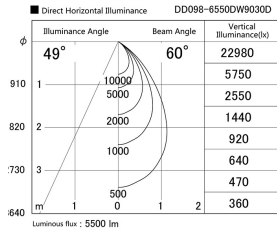

Item no. DD098-6550DW9030D

Series Name: Φ 150 Spark (Deep Cone)

White Reflector

Installation	Recessed mount
Type	Φ 150 Spark (Deep Cone)
Fixture wattage	65.3W
Beam angle	60 deg
Color Temp.	3000K
CRI	Ra>90
Luminous	5500 lm
Body	Die-cast aluminum alloy
Body finish	N/A
Trim finish	White
Reflector finish	White
IP Rate	IP20
Light source	COB module
Input Voltage	AC220~240V
Dimming Type	Non-Dimmable
Certificate	CE, CCC
Cut Hole	150mm

Height (Weight)	Spot / Medium / Medium flood	Wide flood
65.3W	177 (1.4kg)	
48.5W	177 (1.5kg)	
44.3W	157 (1.2kg)	
33.8W	168 (1.1kg)	157 (1.1kg)
30.3W	168 (1.1kg)	157 (1.1kg)
23.0W	138 (0.9kg)	127 (0.9kg)