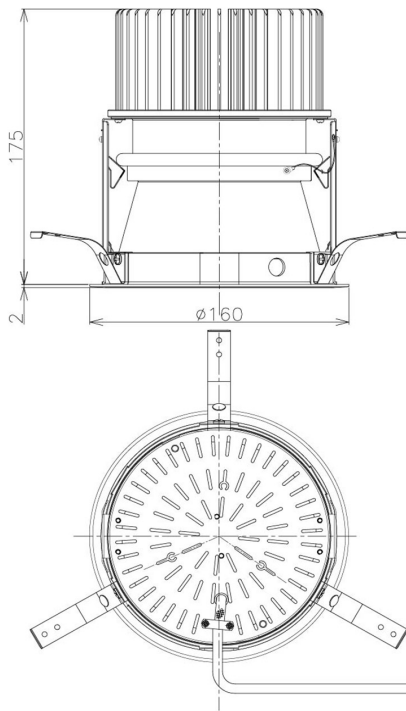

Item no. DD098-6550DW9030D

Series Name: Φ 150 Spark (Deep Cone)

White Reflector

Installation	Recessed mount
Type	
Fixture wattage	65.3W
Beam angle	60 deg
Color Temp.	3000K
CRI	Ra>90
Luminous	5500 lm
Body	Die-cast aluminum alloy
Body finish	N/A
Trim finish	White
Reflector finish	White
IP Rate	IP20
Light source	COB module
Input Voltage	AC220~240V
Dimming Type	Non-Dimmable
Certificate	CE, CCC
Cut Hole	150mm

Height (Weight)	Spot / Medium / Medium flood	Wide flood
65.3W	177 (1.4kg)	
48.5W	177 (1.5kg)	
44.3W	157 (1.2kg)	
33.8W	168 (1.1kg)	157 (1.1kg)
30.3W	168 (1.1kg)	157 (1.1kg)
23.0W	138 (0.9kg)	127 (0.9kg)