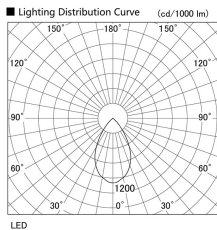

Item no. DD098-6550DW9030D

Series Name: Φ 150 Spark (Deep Cone)

White Reflector

Installation	Recessed mount
Type	Φ 150 Spark (Deep Cone)
Fixture wattage	65.3W
Beam angle	60 deg
Color Temp.	3000K
CRI	Ra>90
Luminous	5500 lm
Body	Die-cast aluminum alloy
Body finish	N/A
Trim finish	White
Reflector finish	White
IP Rate	IP20
Light source	COB module
Input Voltage	AC220~240V
Dimming Type	Non-Dimmable
Certificate	CE, CCC
Cut Hole	150mm

Height (Weight)	Spot / Medium / Medium flood	Wide flood
65.3W	177 (1.4kg)	
48.5W	177 (1.5kg)	
44.3W	157 (1.2kg)	
33.8W	168 (1.1kg)	157 (1.1kg)
30.3W	168 (1.1kg)	157 (1.1kg)
23.0W	138 (0.9kg)	127 (0.9kg)