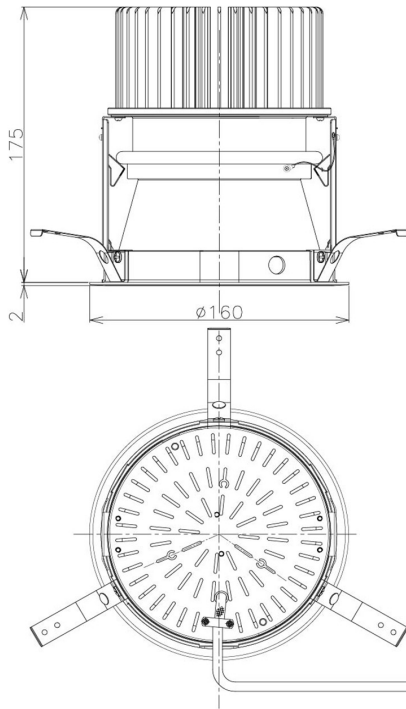

Item no. DD098-6550DW9030D

Series Name: Φ 150 Spark (Deep Cone)

White Reflector

Installation	Recessed mount
Type	Φ 150 Spark (Deep Cone)
Fixture wattage	65.3W
Beam angle	60 deg
Color Temp.	3000K
CRI	Ra>90
Luminous	5500 lm
Body	Die-cast aluminum alloy
Body finish	N/A
Trim finish	White
Reflector finish	White
IP Rate	IP20
Light source	COB module
Input Voltage	AC220~240V
Dimming Type	Non-Dimmable
Certificate	CE, CCC
Cut Hole	150mm

Height (Weight)	Spot / Medium / Medium flood	Wide flood
65.3W	177 (1.4kg)	
48.5W	177 (1.5kg)	
44.3W	157 (1.2kg)	
33.8W	168 (1.1kg)	157 (1.1kg)
30.3W	168 (1.1kg)	157 (1.1kg)
23.0W	138 (0.9kg)	127 (0.9kg)