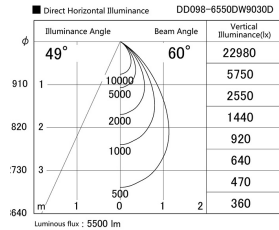

Item no. DD098-6550DW9030D

Series Name: Φ 150 Spark (Deep Cone)

White Reflector

Installation	Recessed mount
Type	
Fixture wattage	65.3W
Beam angle	60 deg
Color Temp.	3000K
CRI	Ra>90
Luminous	5500 lm
Body	Die-cast aluminum alloy
Body finish	N/A
Trim finish	White
Reflector finish	White
IP Rate	IP20
Light source	COB module
Input Voltage	AC220~240V
Dimming Type	Non-Dimmable
Certificate	CE, CCC
Cut Hole	150mm

Height (Weight)	Spot / Medium / Medium flood	Wide flood
65.3W	177 (1.4kg)	
48.5W	177 (1.5kg)	
44.3W	157 (1.2kg)	
33.8W	168 (1.1kg)	157 (1.1kg)
30.3W	168 (1.1kg)	157 (1.1kg)
23.0W	138 (0.9kg)	127 (0.9kg)