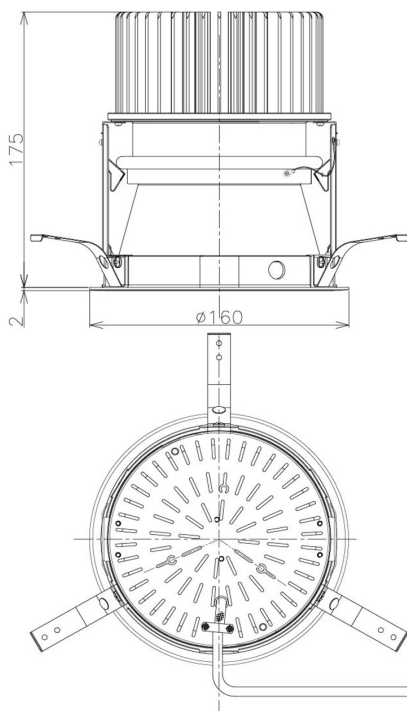

Item no. DD098-6550DW9035D

Series Name: Φ 150 Spark (Deep Cone)

White Reflector

Installation	Recessed mount
Type	
Fixture wattage	65.3W
Beam angle	60 deg
Color Temp.	3500K
CRI	Ra>90
Luminous	5610 lm
Body	Die-cast aluminum alloy
Body finish	N/A
Trim finish	White
Reflector finish	White
IP Rate	IP20
Light source	COB module
Input Voltage	AC220~240V
Dimming Type	Non-Dimmable
Certificate	CE, CCC
Cut Hole	150mm

Height (Weight)	Spot / Medium / Medium flood	Wide flood
65.3W	177 (1.4kg)	
48.5W	177 (1.5kg)	
44.3W	157 (1.2kg)	
33.8W	168 (1.1kg)	157 (1.1kg)
30.3W	168 (1.1kg)	157 (1.1kg)
23.0W	138 (0.9kg)	127 (0.9kg)