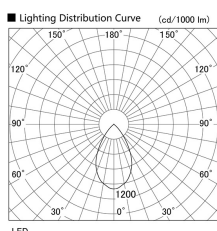

Item no. DD098-6550DW9035D

Series Name: Φ 150 Spark (Deep Cone)

White Reflector

Installation	Recessed mount
Type	
Fixture wattage	65.3W
Beam angle	60 deg
Color Temp.	3500K
CRI	Ra>90
Luminous	5610 lm
Body	Die-cast aluminum alloy
Body finish	N/A
Trim finish	White
Reflector finish	White
IP Rate	IP20
Light source	COB module
Input Voltage	AC220~240V
Dimming Type	Non-Dimmable
Certificate	CE, CCC
Cut Hole	150mm

Height (Weight)	Spot / Medium / Medium flood	Wide flood
65.3W	177 (1.4kg)	
48.5W	177 (1.5kg)	
44.3W	157 (1.2kg)	
33.8W	168 (1.1kg)	157 (1.1kg)
30.3W	168 (1.1kg)	157 (1.1kg)
23.0W	138 (0.9kg)	127 (0.9kg)