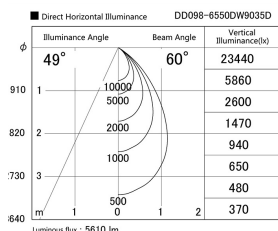

Item no. DD098-6550DW9035D

Series Name: Φ 150 Spark (Deep Cone)

White Reflector

Installation	Recessed mount
Type	
Fixture wattage	65.3W
Beam angle	60 deg
Color Temp.	3500K
CRI	Ra>90
Luminous	5610 lm
Body	Die-cast aluminum alloy
Body finish	N/A
Trim finish	White
Reflector finish	White
IP Rate	IP20
Light source	COB module
Input Voltage	AC220~240V
Dimming Type	Non-Dimmable
Certificate	CE, CCC
Cut Hole	150mm

Height (Weight)	Spot / Medium / Medium flood	Wide flood
65.3W	177 (1.4kg)	
48.5W	177 (1.5kg)	
44.3W	157 (1.2kg)	
33.8W	168 (1.1kg)	157 (1.1kg)
30.3W	168 (1.1kg)	157 (1.1kg)
23.0W	138 (0.9kg)	127 (0.9kg)