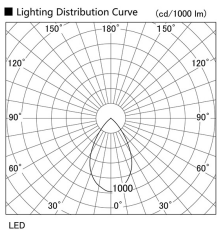

Item no. DD098-6550MB8527D

Series Name: Φ 150 Spark (Deep Cone)

Installation	Recessed mount
Type	Φ 150 Spark (Deep Cone)
Fixture wattage	65.3W
Beam angle	50 deg
Color Temp.	2700K
CRI	Ra>85
Luminous	6214 lm
Body	Die-cast aluminum alloy
Body finish	N/A
Trim finish	Black
Reflector finish	Mirror
IP Rate	IP20
Light source	COB module
Input Voltage	AC220~240V
Dimming Type	Non-Dimmable
Certificate	CE, CCC
Cut Hole	150mm

Height (Weight)	Spot / Medium / Medium flood	Wide flood
65.3W	177 (1.4kg)	
48.5W	177 (1.5kg)	
44.3W	157 (1.2kg)	
33.8W	168 (1.1kg)	157 (1.1kg)
30.3W	168 (1.1kg)	157 (1.1kg)
23.0W	138 (0.9kg)	127 (0.9kg)