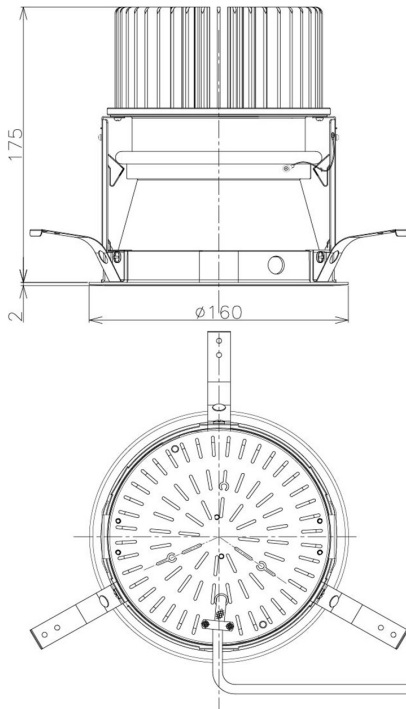

Item no. DD098-6550MB8527D

Series Name: Φ 150 Spark (Deep Cone)

Installation	Recessed mount
Type	Φ 150 Spark (Deep Cone)
Fixture wattage	65.3W
Beam angle	50 deg
Color Temp.	2700K
CRI	Ra>85
Luminous	6214 lm
Body	Die-cast aluminum alloy
Body finish	N/A
Trim finish	Black
Reflector finish	Mirror
IP Rate	IP20
Light source	COB module
Input Voltage	AC220~240V
Dimming Type	Non-Dimmable
Certificate	CE, CCC
Cut Hole	150mm

Height (Weight)	Spot / Medium / Medium flood	Wide flood
65.3W	177 (1.4kg)	
48.5W	177 (1.5kg)	
44.3W	157 (1.2kg)	
33.8W	168 (1.1kg)	157 (1.1kg)
30.3W	168 (1.1kg)	157 (1.1kg)
23.0W	138 (0.9kg)	127 (0.9kg)