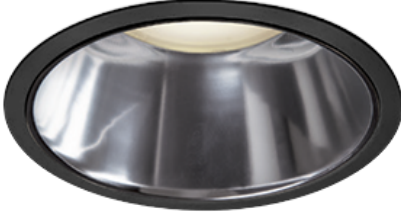

Item no. DD098-6550MB8527D

Series Name: Φ 150 Spark (Deep Cone)

Installation	Recessed mount
Type	Φ 150 Spark (Deep Cone)
Fixture wattage	65.3W
Beam angle	50 deg
Color Temp.	2700K
CRI	Ra>85
Luminous	6214 lm
Body	Die-cast aluminum alloy
Body finish	N/A
Trim finish	Black
Reflector finish	Mirror
IP Rate	IP20
Light source	COB module
Input Voltage	AC220~240V
Dimming Type	Non-Dimmable
Certificate	CE, CCC
Cut Hole	150mm

Height (Weight)	Spot / Medium / Medium flood	Wide flood
65.3W	177 (1.4kg)	
48.5W	177 (1.5kg)	
44.3W	157 (1.2kg)	
33.8W	168 (1.1kg)	157 (1.1kg)
30.3W	168 (1.1kg)	157 (1.1kg)
23.0W	138 (0.9kg)	127 (0.9kg)