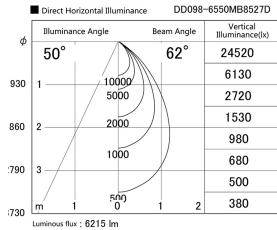

Item no. DD098-6550MB8527D

Series Name: Φ 150 Spark (Deep Cone)

Installation	Recessed mount
Type	Φ 150 Spark (Deep Cone)
Fixture wattage	65.3W
Beam angle	50 deg
Color Temp.	2700K
CRI	Ra>85
Luminous	6214 lm
Body	Die-cast aluminum alloy
Body finish	N/A
Trim finish	Black
Reflector finish	Mirror
IP Rate	IP20
Light source	COB module
Input Voltage	AC220~240V
Dimming Type	Non-Dimmable
Certificate	CE, CCC
Cut Hole	150mm

Height (Weight)	Spot / Medium / Medium flood	Wide flood
65.3W	177 (1.4kg)	
48.5W	177 (1.5kg)	
44.3W	157 (1.2kg)	
33.8W	168 (1.1kg)	157 (1.1kg)
30.3W	168 (1.1kg)	157 (1.1kg)
23.0W	138 (0.9kg)	127 (0.9kg)