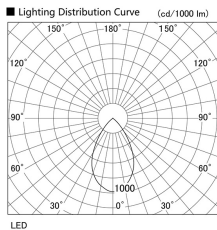

Item no. DD098-6550MB8535D

Series Name: Φ 150 Spark (Deep Cone)

Installation	Recessed mount
Type	Φ 150 Spark (Deep Cone)
Fixture wattage	65.3W
Beam angle	50 deg
Color Temp.	3500K
CRI	Ra>85
Luminous	6602 lm
Body	Die-cast aluminum alloy
Body finish	N/A
Trim finish	Black
Reflector finish	Mirror
IP Rate	IP20
Light source	COB module
Input Voltage	AC220~240V
Dimming Type	Non-Dimmable
Certificate	CE, CCC
Cut Hole	150mm

Height (Weight)	Spot / Medium / Medium flood	Wide flood
65.3W	177 (1.4kg)	
48.5W	177 (1.5kg)	
44.3W	157 (1.2kg)	
33.8W	168 (1.1kg)	157 (1.1kg)
30.3W	168 (1.1kg)	157 (1.1kg)
23.0W	138 (0.9kg)	127 (0.9kg)