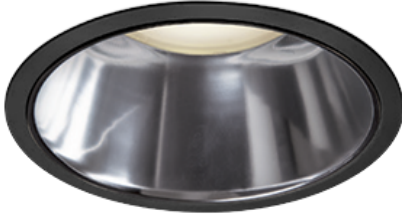

Item no. DD098-6550MB8535D

Series Name: Φ 150 Spark (Deep Cone)

Installation	Recessed mount
Type	Φ 150 Spark (Deep Cone)
Fixture wattage	65.3W
Beam angle	50 deg
Color Temp.	3500K
CRI	Ra>85
Luminous	6602 lm
Body	Die-cast aluminum alloy
Body finish	N/A
Trim finish	Black
Reflector finish	Mirror
IP Rate	IP20
Light source	COB module
Input Voltage	AC220~240V
Dimming Type	Non-Dimmable
Certificate	CE, CCC
Cut Hole	150mm

Height (Weight)	Spot / Medium / Medium flood	Wide flood
65.3W	177 (1.4kg)	
48.5W	177 (1.5kg)	
44.3W	157 (1.2kg)	
33.8W	168 (1.1kg)	157 (1.1kg)
30.3W	168 (1.1kg)	157 (1.1kg)
23.0W	138 (0.9kg)	127 (0.9kg)