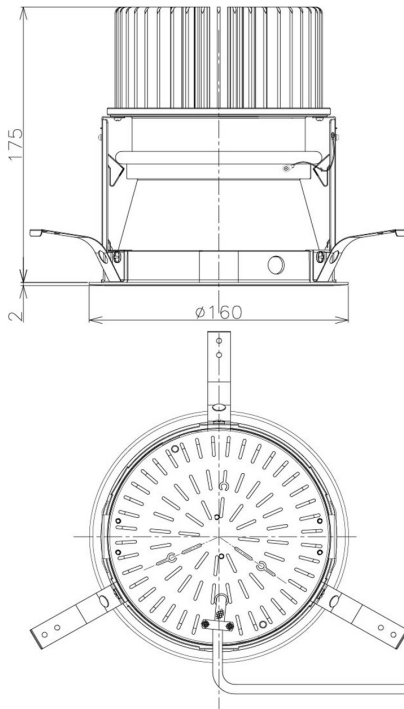

Item no. DD098-6550MB8535D

Series Name: Φ 150 Spark (Deep Cone)

Installation	Recessed mount
Type	Φ 150 Spark (Deep Cone)
Fixture wattage	65.3W
Beam angle	50 deg
Color Temp.	3500K
CRI	Ra>85
Luminous	6602 lm
Body	Die-cast aluminum alloy
Body finish	N/A
Trim finish	Black
Reflector finish	Mirror
IP Rate	IP20
Light source	COB module
Input Voltage	AC220~240V
Dimming Type	Non-Dimmable
Certificate	CE, CCC
Cut Hole	150mm

Height (Weight)	Spot / Medium / Medium flood	Wide flood
65.3W	177 (1.4kg)	
48.5W	177 (1.5kg)	
44.3W	157 (1.2kg)	
33.8W	168 (1.1kg)	157 (1.1kg)
30.3W	168 (1.1kg)	157 (1.1kg)
23.0W	138 (0.9kg)	127 (0.9kg)