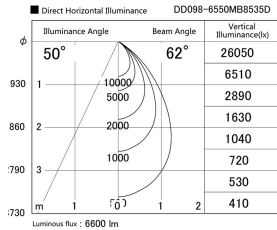

Item no. DD098-6550MB8535D

Series Name: Φ 150 Spark (Deep Cone)

Installation	Recessed mount
Type	Φ 150 Spark (Deep Cone)
Fixture wattage	65.3W
Beam angle	50 deg
Color Temp.	3500K
CRI	Ra>85
Luminous	6602 lm
Body	Die-cast aluminum alloy
Body finish	N/A
Trim finish	Black
Reflector finish	Mirror
IP Rate	IP20
Light source	COB module
Input Voltage	AC220~240V
Dimming Type	Non-Dimmable
Certificate	CE, CCC
Cut Hole	150mm

Height (Weight)	Spot / Medium / Medium flood	Wide flood
65.3W	177 (1.4kg)	
48.5W	177 (1.5kg)	
44.3W	157 (1.2kg)	
33.8W	168 (1.1kg)	157 (1.1kg)
30.3W	168 (1.1kg)	157 (1.1kg)
23.0W	138 (0.9kg)	127 (0.9kg)