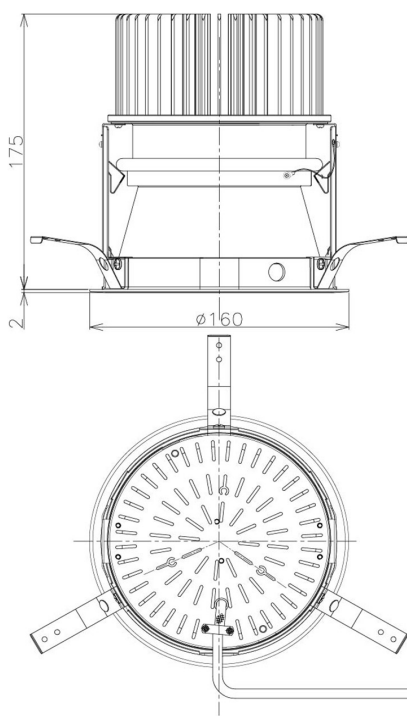

Item no. DD098-6550MW8027D

Series Name:  $\Phi$ 150 Spark (Deep Cone)

Installation	Recessed mount
Type	$\Phi$ 150 Spark (Deep Cone)
Fixture wattage	65.3W
Beam angle	50 deg
Color Temp.	2700K
CRI	Ra>90
Luminous	6611 lm
Body	Die-cast aluminum alloy
Body finish	N/A
Trim finish	White
Reflector finish	Mirror
IP Rate	IP20
Light source	COB module
Input Voltage	AC220~240V
Dimming Type	Non-Dimmable
Certificate	CE, CCC
Cut Hole	150mm

Height (Weight)	Spot / Medium / Medium flood	Wide flood
65.3W	177 (1.4kg)	
48.5W	177 (1.5kg)	
44.3W	157 (1.2kg)	
33.8W	168 (1.1kg)	157 (1.1kg)
30.3W	168 (1.1kg)	157 (1.1kg)
23.0W	138 (0.9kg)	127 (0.9kg)