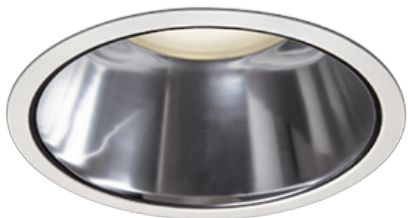

Item no. DD098-6550MW8027D

Series Name:  $\Phi$ 150 Spark (Deep Cone)

Installation	Recessed mount
Type	$\Phi$ 150 Spark (Deep Cone)
Fixture wattage	65.3W
Beam angle	50 deg
Color Temp.	2700K
CRI	Ra>90
Luminous	6611 lm
Body	Die-cast aluminum alloy
Body finish	N/A
Trim finish	White
Reflector finish	Mirror
IP Rate	IP20
Light source	COB module
Input Voltage	AC220~240V
Dimming Type	Non-Dimmable
Certificate	CE, CCC
Cut Hole	150mm

Height (Weight)	Spot / Medium / Medium flood	Wide flood
65.3W	177 (1.4kg)	
48.5W	177 (1.5kg)	
44.3W	157 (1.2kg)	
33.8W	168 (1.1kg)	157 (1.1kg)
30.3W	168 (1.1kg)	157 (1.1kg)
23.0W	138 (0.9kg)	127 (0.9kg)