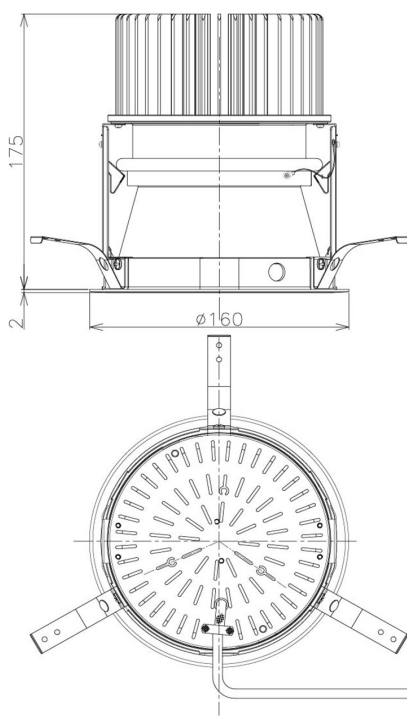

Item no. DD098-6550MW8030D

Series Name:  $\Phi$ 150 Spark (Deep Cone)

Installation	Recessed mount
Type	$\Phi$ 150 Spark (Deep Cone)
Fixture wattage	65.3W
Beam angle	50 deg
Color Temp.	3000K
CRI	Ra>90
Luminous	6886 lm
Body	Die-cast aluminum alloy
Body finish	N/A
Trim finish	White
Reflector finish	Mirror
IP Rate	IP20
Light source	COB module
Input Voltage	AC220~240V
Dimming Type	Non-Dimmable
Certificate	CE, CCC
Cut Hole	150mm

Height (Weight)	Spot / Medium / Medium flood	Wide flood
65.3W	177 (1.4kg)	
48.5W	177 (1.5kg)	
44.3W	157 (1.2kg)	
33.8W	168 (1.1kg)	157 (1.1kg)
30.3W	168 (1.1kg)	157 (1.1kg)
23.0W	138 (0.9kg)	127 (0.9kg)