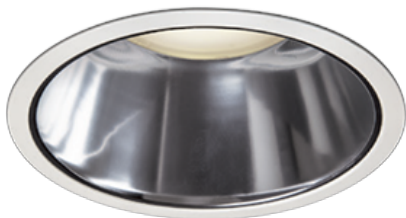

Item no. DD098-6550MW8030D

Series Name:  $\Phi$ 150 Spark (Deep Cone)

Installation	Recessed mount
Type	$\Phi$ 150 Spark (Deep Cone)
Fixture wattage	65.3W
Beam angle	50 deg
Color Temp.	3000K
CRI	Ra>90
Luminous	6886 lm
Body	Die-cast aluminum alloy
Body finish	N/A
Trim finish	White
Reflector finish	Mirror
IP Rate	IP20
Light source	COB module
Input Voltage	AC220~240V
Dimming Type	Non-Dimmable
Certificate	CE, CCC
Cut Hole	150mm

Height (Weight)	Spot / Medium / Medium flood	Wide flood
65.3W	177 (1.4kg)	
48.5W	177 (1.5kg)	
44.3W	157 (1.2kg)	
33.8W	168 (1.1kg)	157 (1.1kg)
30.3W	168 (1.1kg)	157 (1.1kg)
23.0W	138 (0.9kg)	127 (0.9kg)