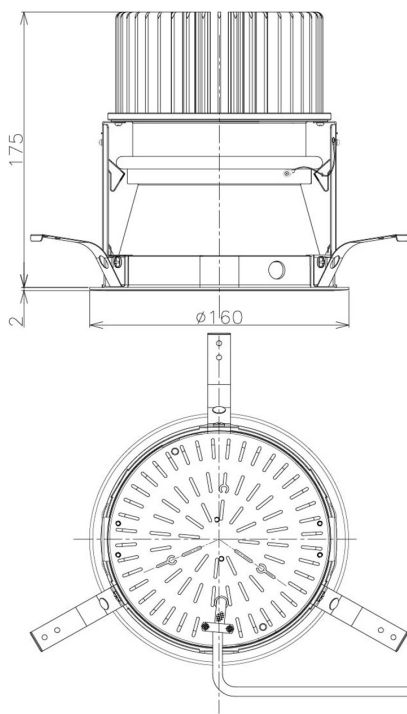

Item no. DD098-6550MW8030D

Series Name:  $\Phi$ 150 Spark (Deep Cone)

Installation	Recessed mount
Type	
Fixture wattage	65.3W
Beam angle	50 deg
Color Temp.	3000K
CRI	Ra>90
Luminous	6886 lm
Body	Die-cast aluminum alloy
Body finish	N/A
Trim finish	White
Reflector finish	Mirror
IP Rate	IP20
Light source	COB module
Input Voltage	AC220~240V
Dimming Type	Non-Dimmable
Certificate	CE, CCC
Cut Hole	150mm

Height (Weight)	Spot / Medium / Medium flood	Wide flood
65.3W	177 (1.4kg)	
48.5W	177 (1.5kg)	
44.3W	157 (1.2kg)	
33.8W	168 (1.1kg)	157 (1.1kg)
30.3W	168 (1.1kg)	157 (1.1kg)
23.0W	138 (0.9kg)	127 (0.9kg)