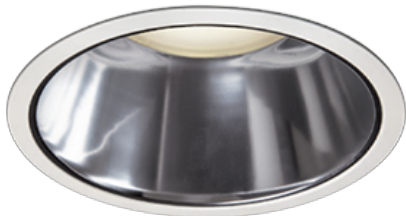

Item no. DD098-6550MW8030D

Series Name:  $\Phi$ 150 Spark (Deep Cone)

Installation	Recessed mount
Type	
Fixture wattage	65.3W
Beam angle	50 deg
Color Temp.	3000K
CRI	Ra>90
Luminous	6886 lm
Body	Die-cast aluminum alloy
Body finish	N/A
Trim finish	White
Reflector finish	Mirror
IP Rate	IP20
Light source	COB module
Input Voltage	AC220~240V
Dimming Type	Non-Dimmable
Certificate	CE, CCC
Cut Hole	150mm

Height (Weight)	Spot / Medium / Medium flood	Wide flood
65.3W	177 (1.4kg)	
48.5W	177 (1.5kg)	
44.3W	157 (1.2kg)	
33.8W	168 (1.1kg)	157 (1.1kg)
30.3W	168 (1.1kg)	157 (1.1kg)
23.0W	138 (0.9kg)	127 (0.9kg)