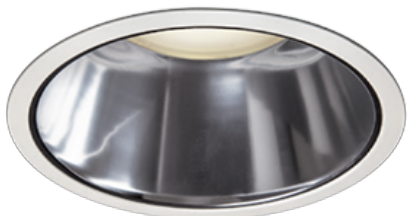

Item no. DD098-6550MW8035D

Series Name: Φ 150 Spark (Deep Cone)

Installation	Recessed mount
Type	Φ 150 Spark (Deep Cone)
Fixture wattage	65.3W
Beam angle	50 deg
Color Temp.	3500K
CRI	Ra>90
Luminous	7024 lm
Body	Die-cast aluminum alloy
Body finish	N/A
Trim finish	White
Reflector finish	Mirror
IP Rate	IP20
Light source	COB module
Input Voltage	AC220~240V
Dimming Type	Non-Dimmable
Certificate	CE, CCC
Cut Hole	150mm

Height (Weight)	Spot / Medium / Medium flood	Wide flood
65.3W	177 (1.4kg)	
48.5W	177 (1.5kg)	
44.3W	157 (1.2kg)	
33.8W	168 (1.1kg)	157 (1.1kg)
30.3W	168 (1.1kg)	157 (1.1kg)
23.0W	138 (0.9kg)	127 (0.9kg)