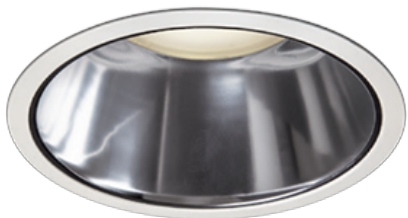

Item no. DD098-6550MW8035D

Series Name: Φ 150 Spark (Deep Cone)

Installation	Recessed mount
Type	
Fixture wattage	65.3W
Beam angle	50 deg
Color Temp.	3500K
CRI	Ra>90
Luminous	7024 lm
Body	Die-cast aluminum alloy
Body finish	N/A
Trim finish	White
Reflector finish	Mirror
IP Rate	IP20
Light source	COB module
Input Voltage	AC220~240V
Dimming Type	Non-Dimmable
Certificate	CE, CCC
Cut Hole	150mm

Height (Weight)	Spot / Medium / Medium flood	Wide flood
65.3W	177 (1.4kg)	
48.5W	177 (1.5kg)	
44.3W	157 (1.2kg)	
33.8W	168 (1.1kg)	157 (1.1kg)
30.3W	168 (1.1kg)	157 (1.1kg)
23.0W	138 (0.9kg)	127 (0.9kg)