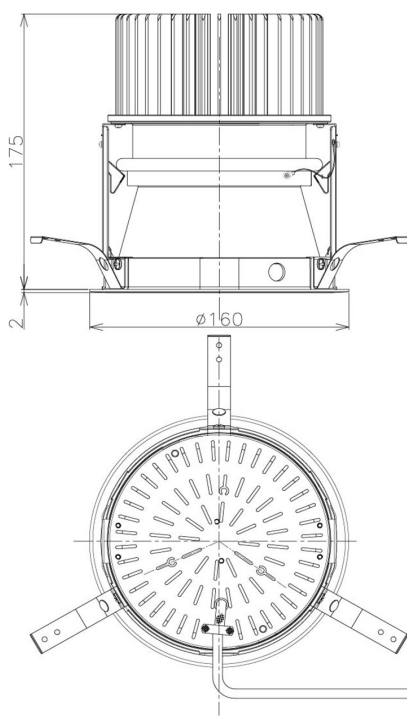

Item no. DD098-6550MW8035D

Series Name: Φ 150 Spark (Deep Cone)

Installation	Recessed mount
Type	Φ 150 Spark (Deep Cone)
Fixture wattage	65.3W
Beam angle	50 deg
Color Temp.	3500K
CRI	Ra>90
Luminous	7024 lm
Body	Die-cast aluminum alloy
Body finish	N/A
Trim finish	White
Reflector finish	Mirror
IP Rate	IP20
Light source	COB module
Input Voltage	AC220~240V
Dimming Type	Non-Dimmable
Certificate	CE, CCC
Cut Hole	150mm

Height (Weight)	Spot / Medium / Medium flood	Wide flood
65.3W	177 (1.4kg)	
48.5W	177 (1.5kg)	
44.3W	157 (1.2kg)	
33.8W	168 (1.1kg)	157 (1.1kg)
30.3W	168 (1.1kg)	157 (1.1kg)
23.0W	138 (0.9kg)	127 (0.9kg)