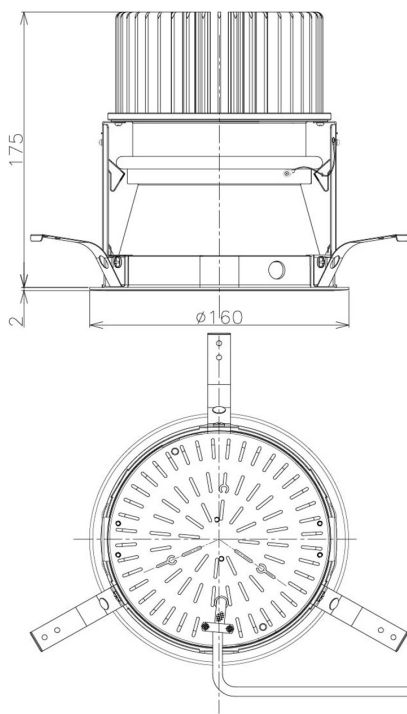

Item no. DD098-6550MW8035D

Series Name: Φ 150 Spark (Deep Cone)

Installation	Recessed mount
Type	
Fixture wattage	65.3W
Beam angle	50 deg
Color Temp.	3500K
CRI	Ra>90
Luminous	7024 lm
Body	Die-cast aluminum alloy
Body finish	N/A
Trim finish	White
Reflector finish	Mirror
IP Rate	IP20
Light source	COB module
Input Voltage	AC220~240V
Dimming Type	Non-Dimmable
Certificate	CE, CCC
Cut Hole	150mm

Height (Weight)	Spot / Medium / Medium flood	Wide flood
65.3W	177 (1.4kg)	
48.5W	177 (1.5kg)	
44.3W	157 (1.2kg)	
33.8W	168 (1.1kg)	157 (1.1kg)
30.3W	168 (1.1kg)	157 (1.1kg)
23.0W	138 (0.9kg)	127 (0.9kg)