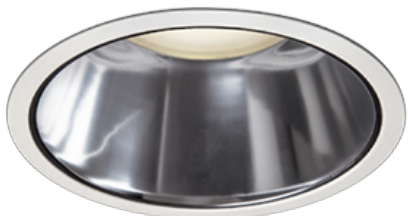

Item no. DD098-6550MW8040D

Series Name: Φ 150 Spark (Deep Cone)

Installation	Recessed mount
Type	
Fixture wattage	65.3W
Beam angle	50 deg
Color Temp.	4000K
CRI	Ra>90
Luminous	7093 lm
Body	Die-cast aluminum alloy
Body finish	N/A
Trim finish	White
Reflector finish	Mirror
IP Rate	IP20
Light source	COB module
Input Voltage	AC220~240V
Dimming Type	Non-Dimmable
Certificate	CE, CCC
Cut Hole	150mm

Height (Weight)	Spot / Medium / Medium flood	Wide flood
65.3W	177 (1.4kg)	
48.5W	177 (1.5kg)	
44.3W	157 (1.2kg)	
33.8W	168 (1.1kg)	157 (1.1kg)
30.3W	168 (1.1kg)	157 (1.1kg)
23.0W	138 (0.9kg)	127 (0.9kg)