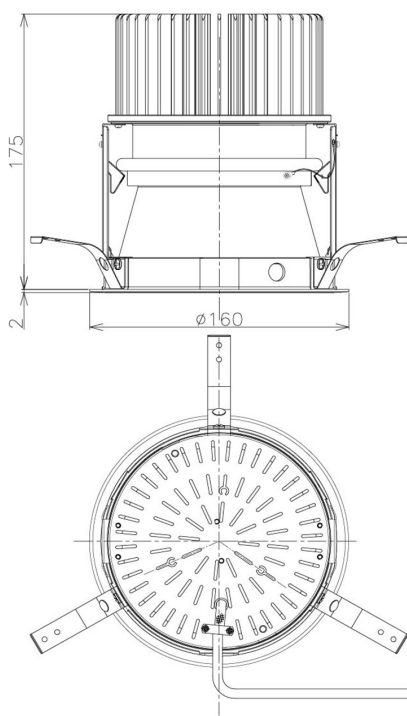

Item no. DD098-6550MW8040D

Series Name: Φ 150 Spark (Deep Cone)

Installation	Recessed mount
Type	
Fixture wattage	65.3W
Beam angle	50 deg
Color Temp.	4000K
CRI	Ra>90
Luminous	7093 lm
Body	Die-cast aluminum alloy
Body finish	N/A
Trim finish	White
Reflector finish	Mirror
IP Rate	IP20
Light source	COB module
Input Voltage	AC220~240V
Dimming Type	Non-Dimmable
Certificate	CE, CCC
Cut Hole	150mm

Height (Weight)	Spot / Medium / Medium flood	Wide flood
65.3W	177 (1.4kg)	
48.5W	177 (1.5kg)	
44.3W	157 (1.2kg)	
33.8W	168 (1.1kg)	157 (1.1kg)
30.3W	168 (1.1kg)	157 (1.1kg)
23.0W	138 (0.9kg)	127 (0.9kg)