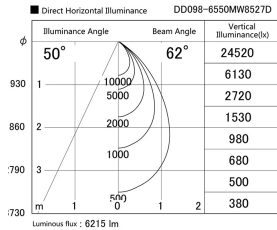

Item no. DD098-6550MW8527D

Series Name:  $\Phi$ 150 Spark (Deep Cone)

Installation	Recessed mount
Type	$\Phi$ 150 Spark (Deep Cone)
Fixture wattage	65.3W
Beam angle	50 deg
Color Temp.	2700K
CRI	Ra>85
Luminous	6214 lm
Body	Die-cast aluminum alloy
Body finish	N/A
Trim finish	White
Reflector finish	Mirror
IP Rate	IP20
Light source	COB module
Input Voltage	AC220~240V
Dimming Type	Non-Dimmable
Certificate	CE, CCC
Cut Hole	150mm

Height (Weight)	Spot / Medium / Medium flood	Wide flood
65.3W	177 (1.4kg)	
48.5W	177 (1.5kg)	
44.3W	157 (1.2kg)	
33.8W	168 (1.1kg)	157 (1.1kg)
30.3W	168 (1.1kg)	157 (1.1kg)
23.0W	138 (0.9kg)	127 (0.9kg)