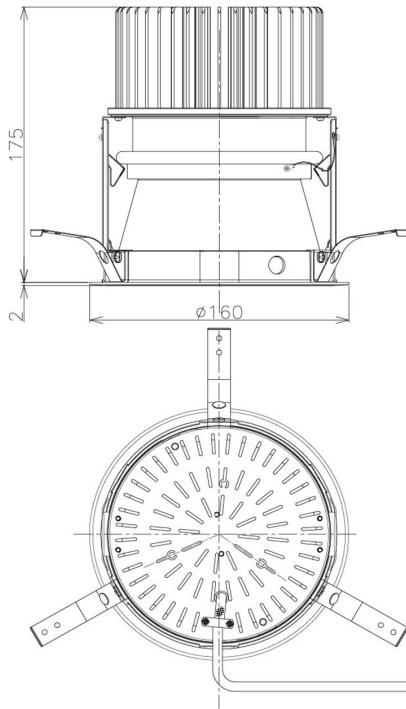

Item no. DD098-6550MW8527D

Series Name: Φ 150 Spark (Deep Cone)

Installation	Recessed mount
Type	
Fixture wattage	65.3W
Beam angle	50 deg
Color Temp.	2700K
CRI	Ra>85
Luminous	6214 lm
Body	Die-cast aluminum alloy
Body finish	N/A
Trim finish	White
Reflector finish	Mirror
IP Rate	IP20
Light source	COB module
Input Voltage	AC220~240V
Dimming Type	Non-Dimmable
Certificate	CE, CCC
Cut Hole	150mm

Height (Weight)	Spot / Medium / Medium flood	Wide flood
65.3W	177 (1.4kg)	
48.5W	177 (1.5kg)	
44.3W	157 (1.2kg)	
33.8W	168 (1.1kg)	157 (1.1kg)
30.3W	168 (1.1kg)	157 (1.1kg)
23.0W	138 (0.9kg)	127 (0.9kg)