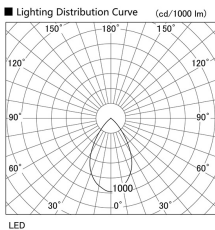

Item no. DD098-6550MW8527D

Series Name: Φ 150 Spark (Deep Cone)

Installation	Recessed mount
Type	
Fixture wattage	65.3W
Beam angle	50 deg
Color Temp.	2700K
CRI	Ra>85
Luminous	6214 lm
Body	Die-cast aluminum alloy
Body finish	N/A
Trim finish	White
Reflector finish	Mirror
IP Rate	IP20
Light source	COB module
Input Voltage	AC220~240V
Dimming Type	Non-Dimmable
Certificate	CE, CCC
Cut Hole	150mm

Height (Weight)	Spot / Medium / Medium flood	Wide flood
65.3W	177 (1.4kg)	
48.5W	177 (1.5kg)	
44.3W	157 (1.2kg)	
33.8W	168 (1.1kg)	157 (1.1kg)
30.3W	168 (1.1kg)	157 (1.1kg)
23.0W	138 (0.9kg)	127 (0.9kg)