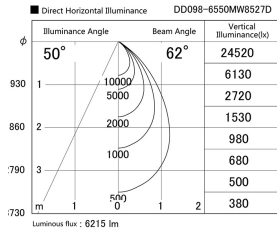

Item no. DD098-6550MW8527D

Series Name: Φ 150 Spark (Deep Cone)

Installation	Recessed mount
Type	
Fixture wattage	65.3W
Beam angle	50 deg
Color Temp.	2700K
CRI	Ra>85
Luminous	6214 lm
Body	Die-cast aluminum alloy
Body finish	N/A
Trim finish	White
Reflector finish	Mirror
IP Rate	IP20
Light source	COB module
Input Voltage	AC220~240V
Dimming Type	Non-Dimmable
Certificate	CE, CCC
Cut Hole	150mm

Height (Weight)	Spot / Medium / Medium flood	Wide flood
65.3W	177 (1.4kg)	
48.5W	177 (1.5kg)	
44.3W	157 (1.2kg)	
33.8W	168 (1.1kg)	157 (1.1kg)
30.3W	168 (1.1kg)	157 (1.1kg)
23.0W	138 (0.9kg)	127 (0.9kg)