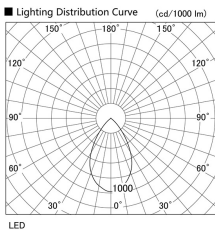

Item no. DD098-6550MW8527D

Series Name:  $\Phi$ 150 Spark (Deep Cone)

Installation	Recessed mount
Type	$\Phi$ 150 Spark (Deep Cone)
Fixture wattage	65.3W
Beam angle	50 deg
Color Temp.	2700K
CRI	Ra>85
Luminous	6214 lm
Body	Die-cast aluminum alloy
Body finish	N/A
Trim finish	White
Reflector finish	Mirror
IP Rate	IP20
Light source	COB module
Input Voltage	AC220~240V
Dimming Type	Non-Dimmable
Certificate	CE, CCC
Cut Hole	150mm

Height (Weight)	Spot / Medium / Medium flood	Wide flood
65.3W	177 (1.4kg)	
48.5W	177 (1.5kg)	
44.3W	157 (1.2kg)	
33.8W	168 (1.1kg)	157 (1.1kg)
30.3W	168 (1.1kg)	157 (1.1kg)
23.0W	138 (0.9kg)	127 (0.9kg)