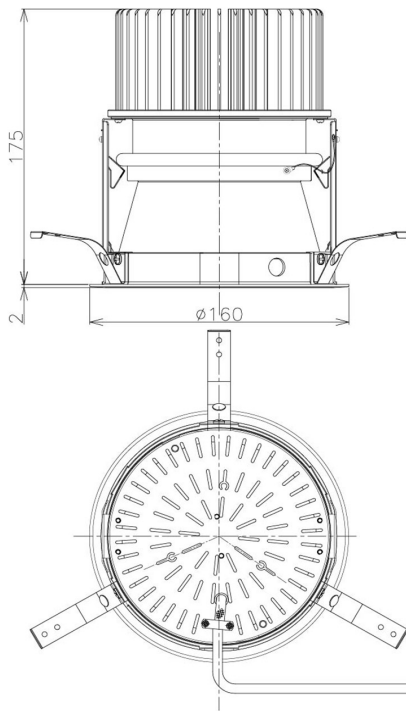

Item no. DD098-6550MW8527D

Series Name:  $\Phi$ 150 Spark (Deep Cone)

Installation	Recessed mount
Type	$\Phi$ 150 Spark (Deep Cone)
Fixture wattage	65.3W
Beam angle	50 deg
Color Temp.	2700K
CRI	Ra>85
Luminous	6214 lm
Body	Die-cast aluminum alloy
Body finish	N/A
Trim finish	White
Reflector finish	Mirror
IP Rate	IP20
Light source	COB module
Input Voltage	AC220~240V
Dimming Type	Non-Dimmable
Certificate	CE, CCC
Cut Hole	150mm

Height (Weight)	Spot / Medium / Medium flood	Wide flood
65.3W	177 (1.4kg)	
48.5W	177 (1.5kg)	
44.3W	157 (1.2kg)	
33.8W	168 (1.1kg)	157 (1.1kg)
30.3W	168 (1.1kg)	157 (1.1kg)
23.0W	138 (0.9kg)	127 (0.9kg)